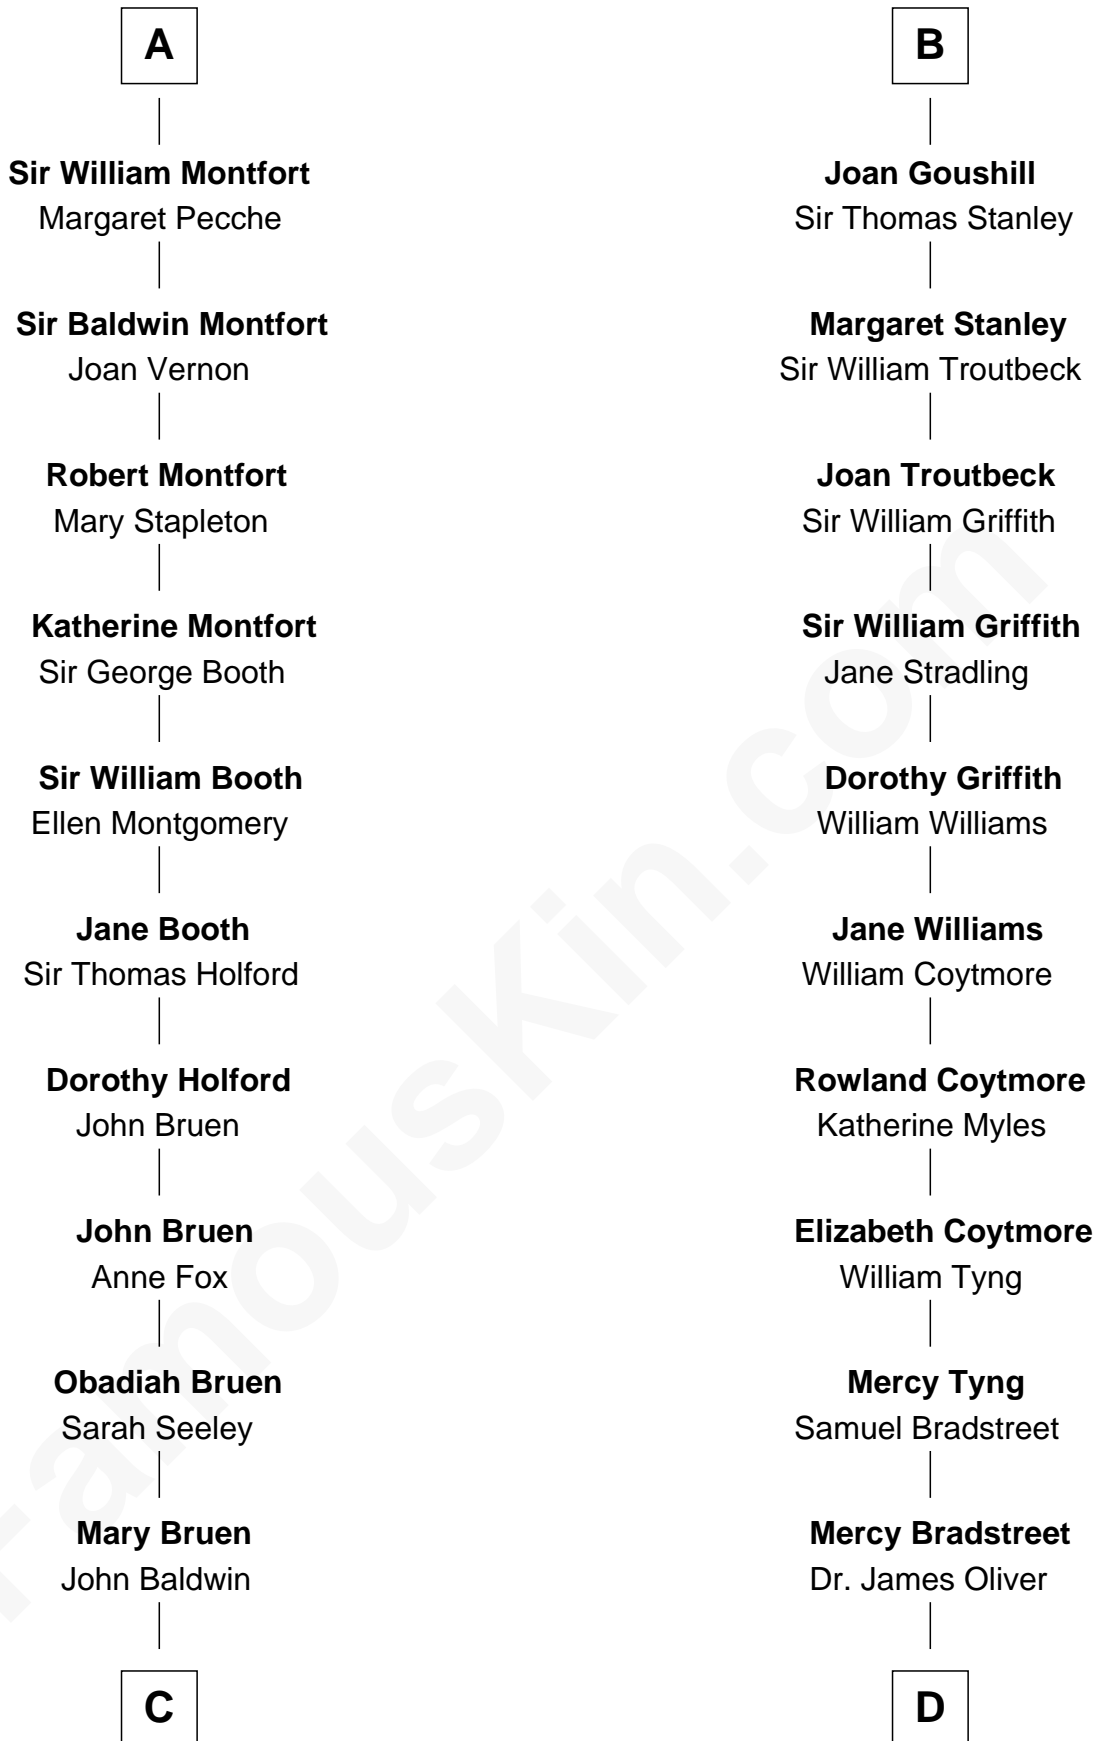

FamousKin.com Relationship Chart of

Abraham Baldwin

Signer of the U.S. Constitution

20th cousin of

Oliver Wendell Holmes, Sr.

American "Fireside" Poet

Richard de Clare
Amice of Gloucester

C

Abigail Baldwin

Samuel Baldwin

Timothy Baldwin

Bathsheba Stone

Michael Baldwin

Lucy Dudley

Abraham Baldwin

Signer of the U.S. Constitution