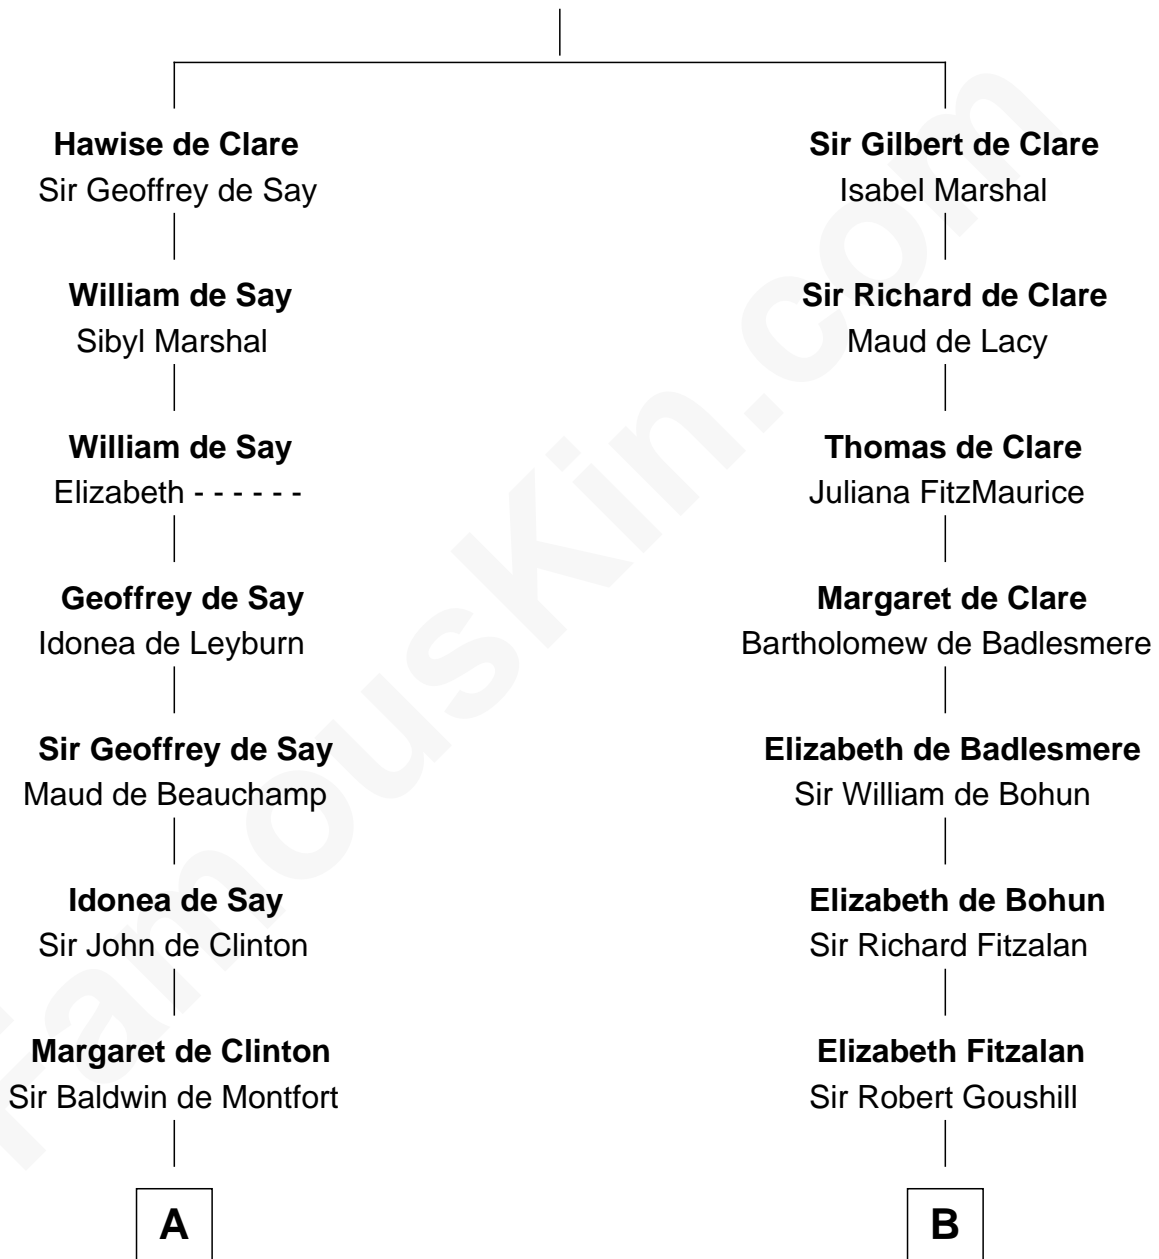

FamousKin.com Relationship Chart of

Abraham Baldwin

Signer of the U.S. Constitution

20th cousin of

Oliver Wendell Holmes, Sr.

American "Fireside" Poet

Richard de Clare
Amice of Gloucester

C

Abigail Baldwin

Samuel Baldwin

Timothy Baldwin

Bathsheba Stone

Michael Baldwin

Lucy Dudley

Abraham Baldwin

Signer of the U.S. Constitution

D

Sarah Oliver

Jacob Wendell

Oliver Wendell

Mary Jackson

Sarah Wendell

Rev. Abiel Holmes

Oliver Wendell Holmes, Sr.