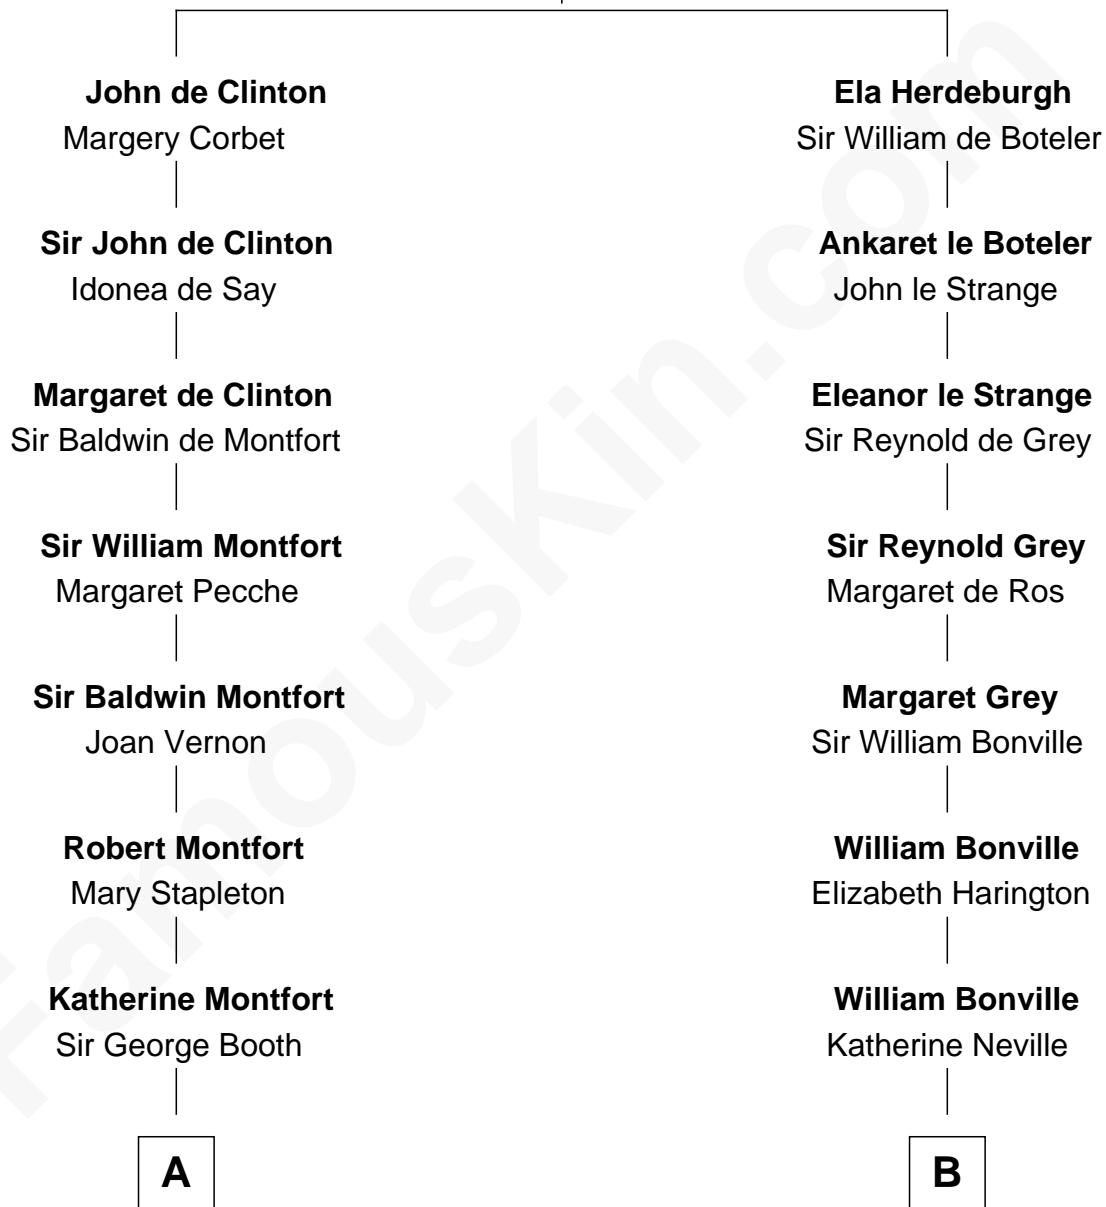

# FamousKin.com Relationship Chart of

**Abraham Baldwin**

*Signer of the U.S. Constitution*

16th cousin 2 times removed of

**Oliver Wendell Holmes, Sr.**

*American "Fireside" Poet*

**Ida de Odingsells**

*with husband*

*John de Clinton*

*with husband*

*Sir Roger de Herdeburgh*

C

Sarah Wendell  
Rev. Abiel Holmes

Oliver Wendell Holmes, Sr.  
*American "Fireside" Poet*

FamousKin.com