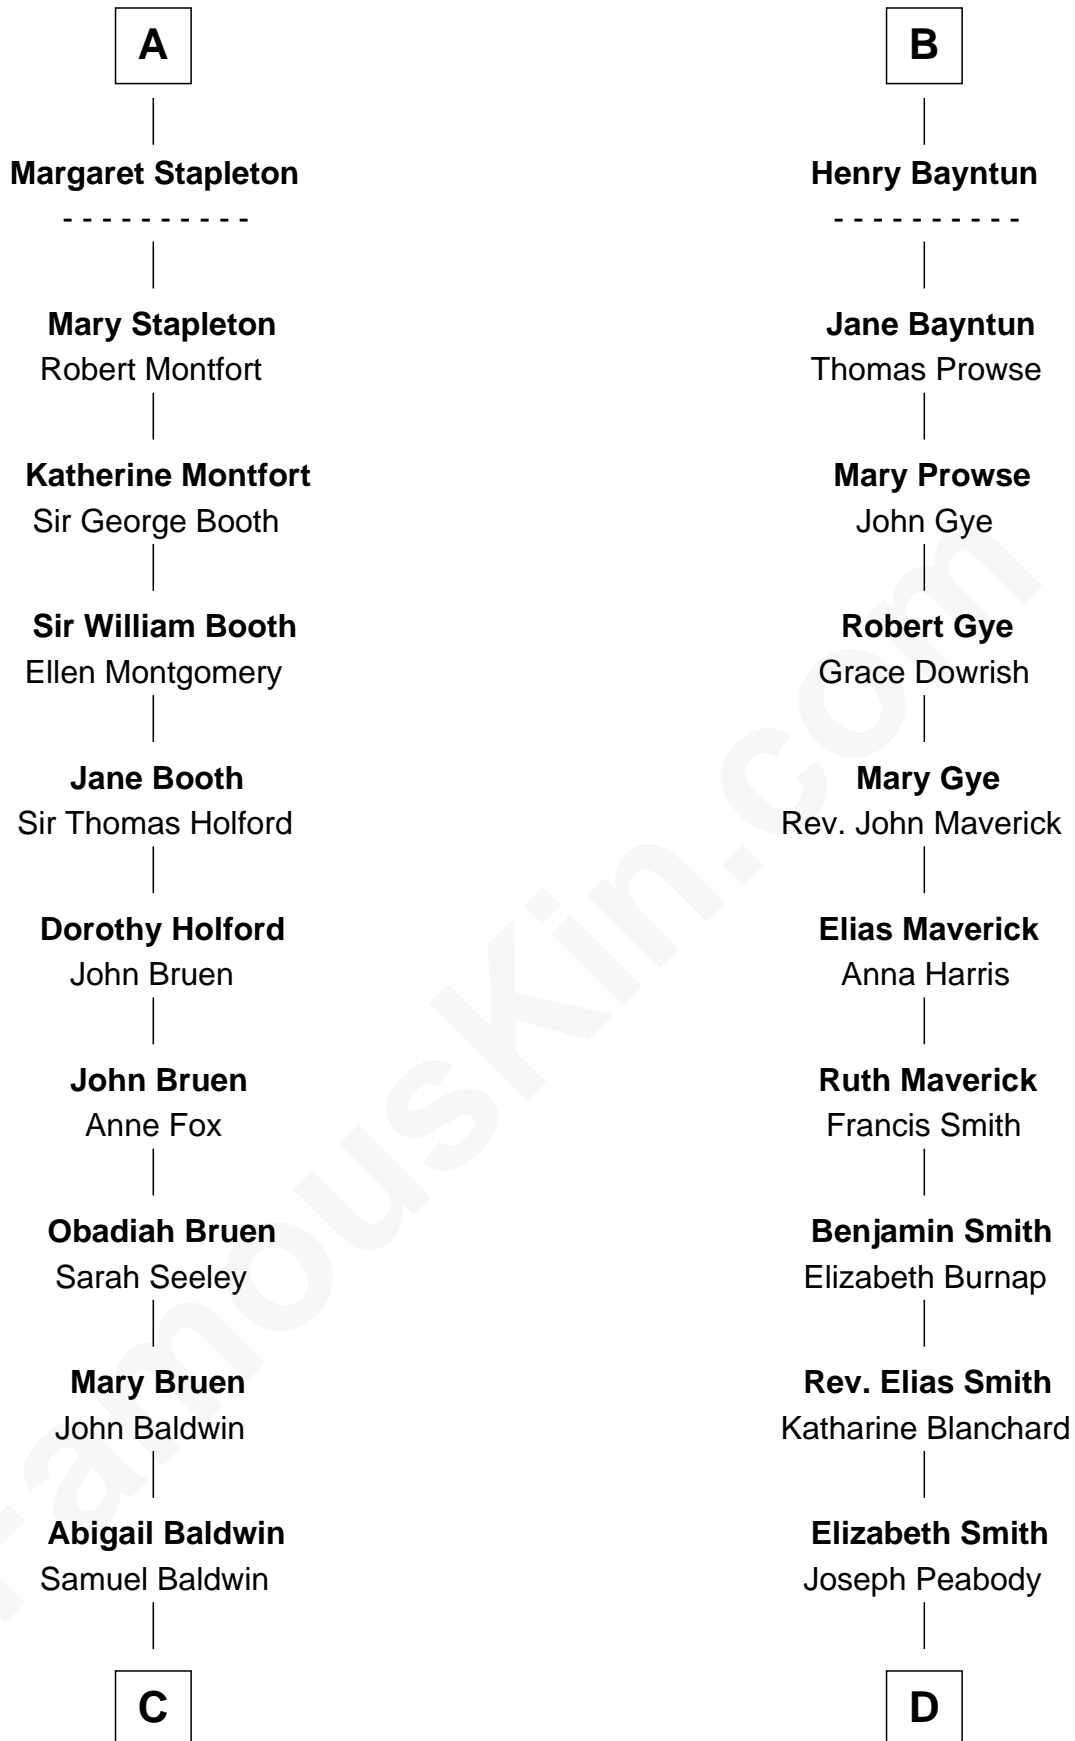

# FamousKin.com Relationship Chart of

**Abraham Baldwin**

*Signer of the U.S. Constitution*

**19th cousin 2 times removed of**

**Endicott Peabody**

*62nd Governor of Massachusetts*

**John, King of England**

John Stapleton

**A**

**Henry III, King of England**

Eleanor of Provence

**Edmund Plantagenet**

Blanche of Artois

**Henry Plantagenet**

Maud de Chaworth

**Eleanor Plantagenet**

Richard Fitzalan

**John Fitzalan**

Eleanor Maltravers

**Joan Fitzalan**

Sir William Echyngam

**Joan Echyngam**

Sir John Bayntun

**B**

**C**

**Timothy Baldwin**  
Bathsheba Stone

**Michael Baldwin**  
Lucy Dudley

**Abraham Baldwin**  
*Signer of the U.S. Constitution*

**D**

**Francis Peabody**  
Martha Endicott

**Samuel Endicott Peabody**  
Marianne Cabot Lee