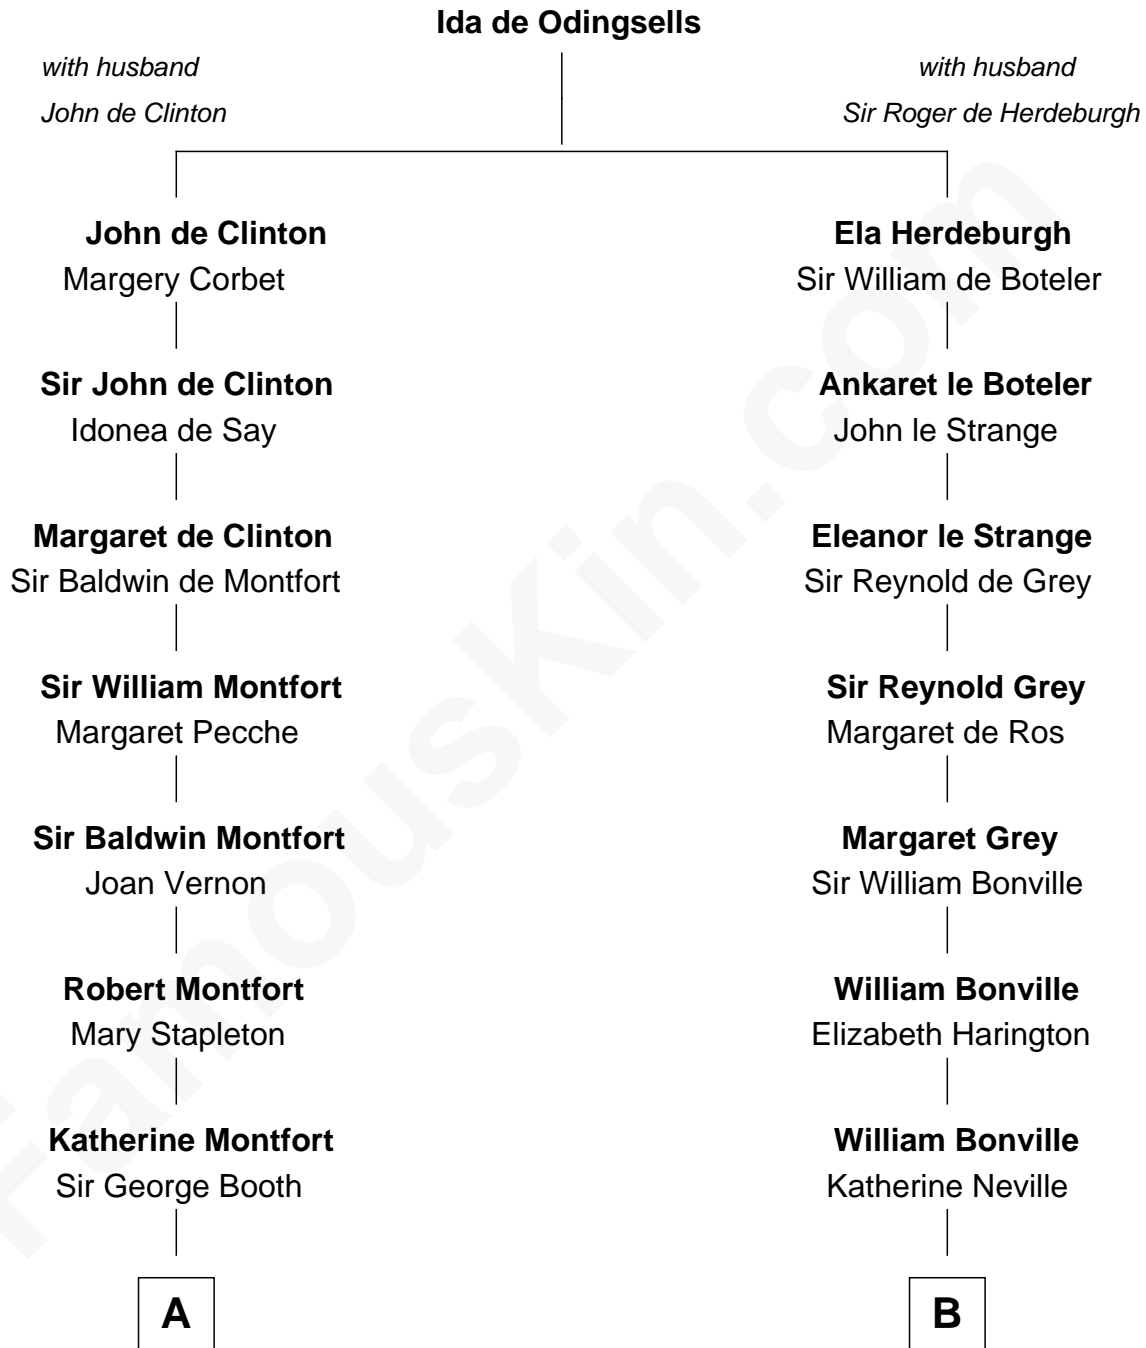

FamousKin.com Relationship Chart of

Abraham Baldwin

Signer of the U.S. Constitution

16th cousin 4 times removed of

Endicott Peabody

62nd Governor of Massachusetts

C

—
Mary Eliot Dwight
Dr. Samuel Parkman

—
Henry Parkman
Mary Frances Parker

—
Mary Elizabeth Parkman
Rt. Rev. Malcolm Endicott Peabody

—
Endicott Peabody
62nd Governor of Massachusetts

FamousKin.com