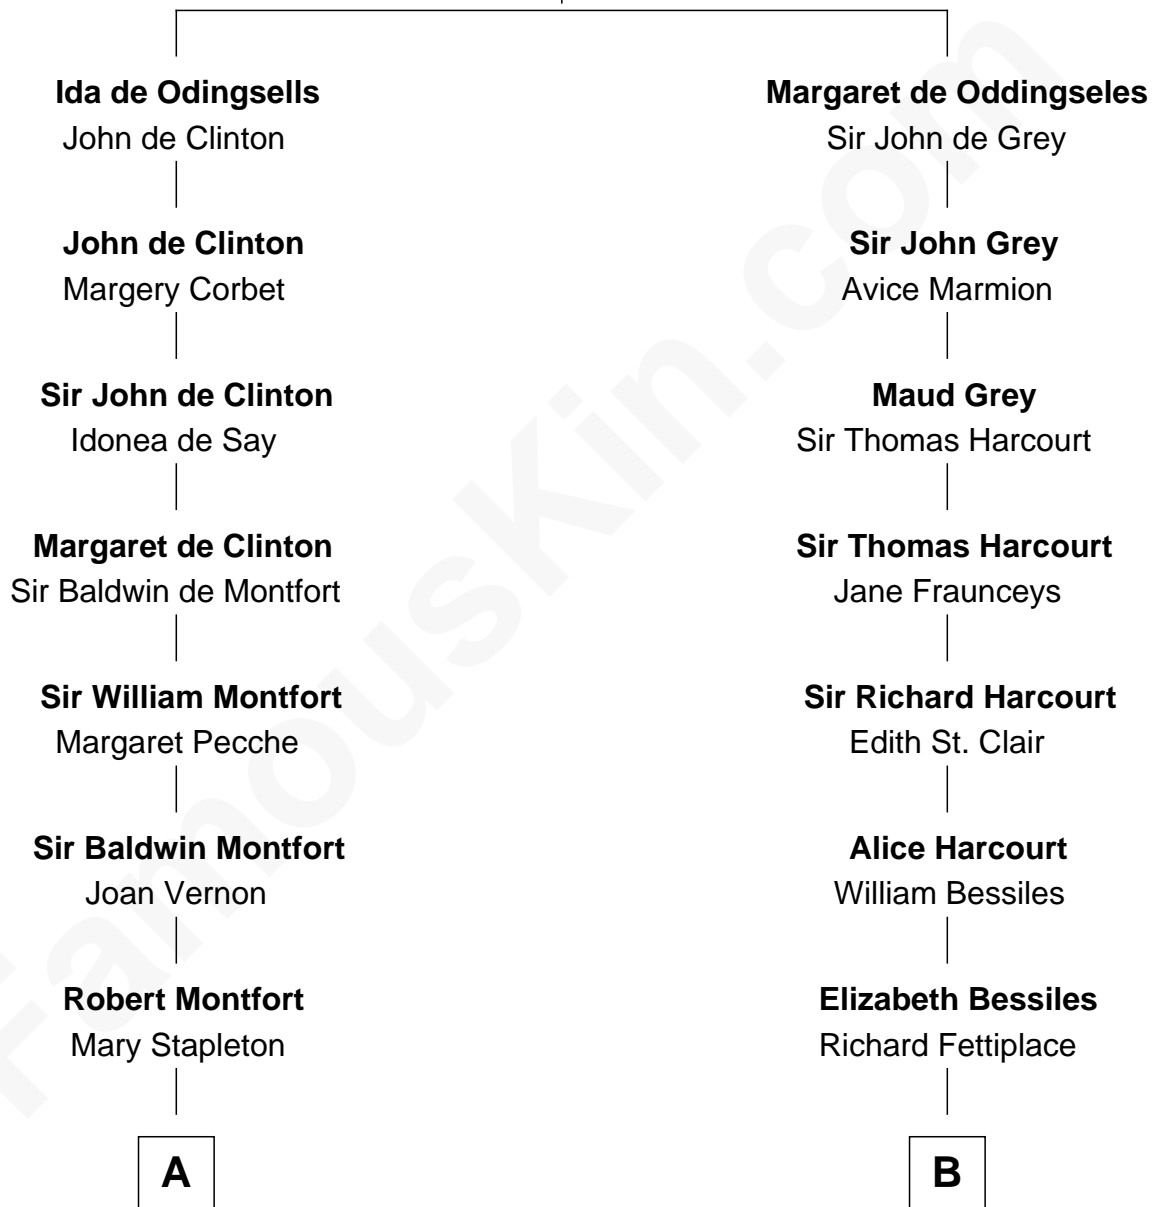

# FamousKin.com Relationship Chart of

**Abraham Baldwin**

*Signer of the U.S. Constitution*

17th cousin 2 times removed of

**Endicott Peabody**

*62nd Governor of Massachusetts*

**William de Odingsells**

Ela FitzWalter

C

**Henry Parkman**

Mary Frances Parker

**Mary Elizabeth Parkman**

Rt. Rev. Malcolm Endicott Peabody

**Endicott Peabody**

*62nd Governor of Massachusetts*

FamousKin.com