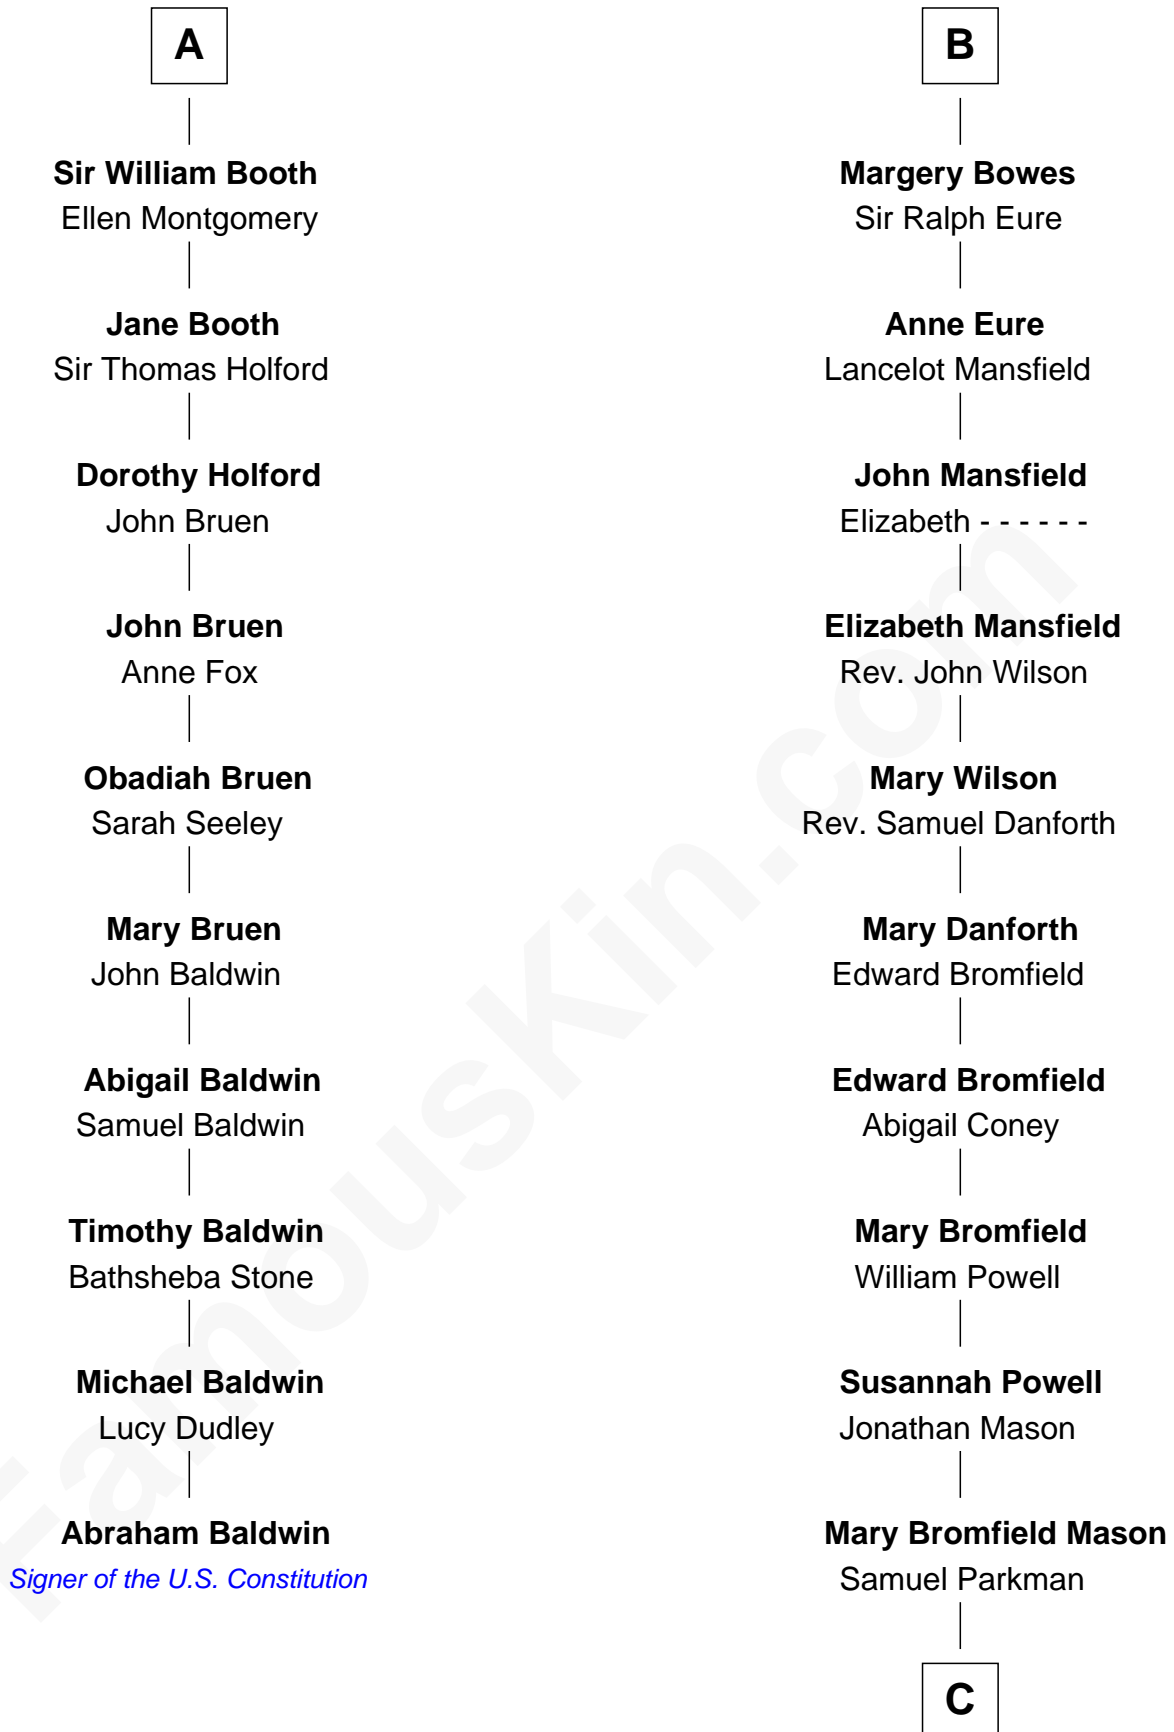

FamousKin.com Relationship Chart of

Abraham Baldwin

Signer of the U.S. Constitution

16th cousin 4 times removed of

Endicott Peabody

62nd Governor of Massachusetts

Guy de Beauchamp

Alice de Toeni

Maud de Beauchamp

Sir Geoffrey de Say

Idonea de Say

Sir John de Clinton

Margaret de Clinton

Sir Baldwin de Montfort

Sir William Montfort

Margaret Pecche

Maud FitzHugh

Sir Ralph Bowes

Margery Conyers

Sir Ralph Bowes

Elizabeth Clifford

B

C

Dr. Samuel Parkman