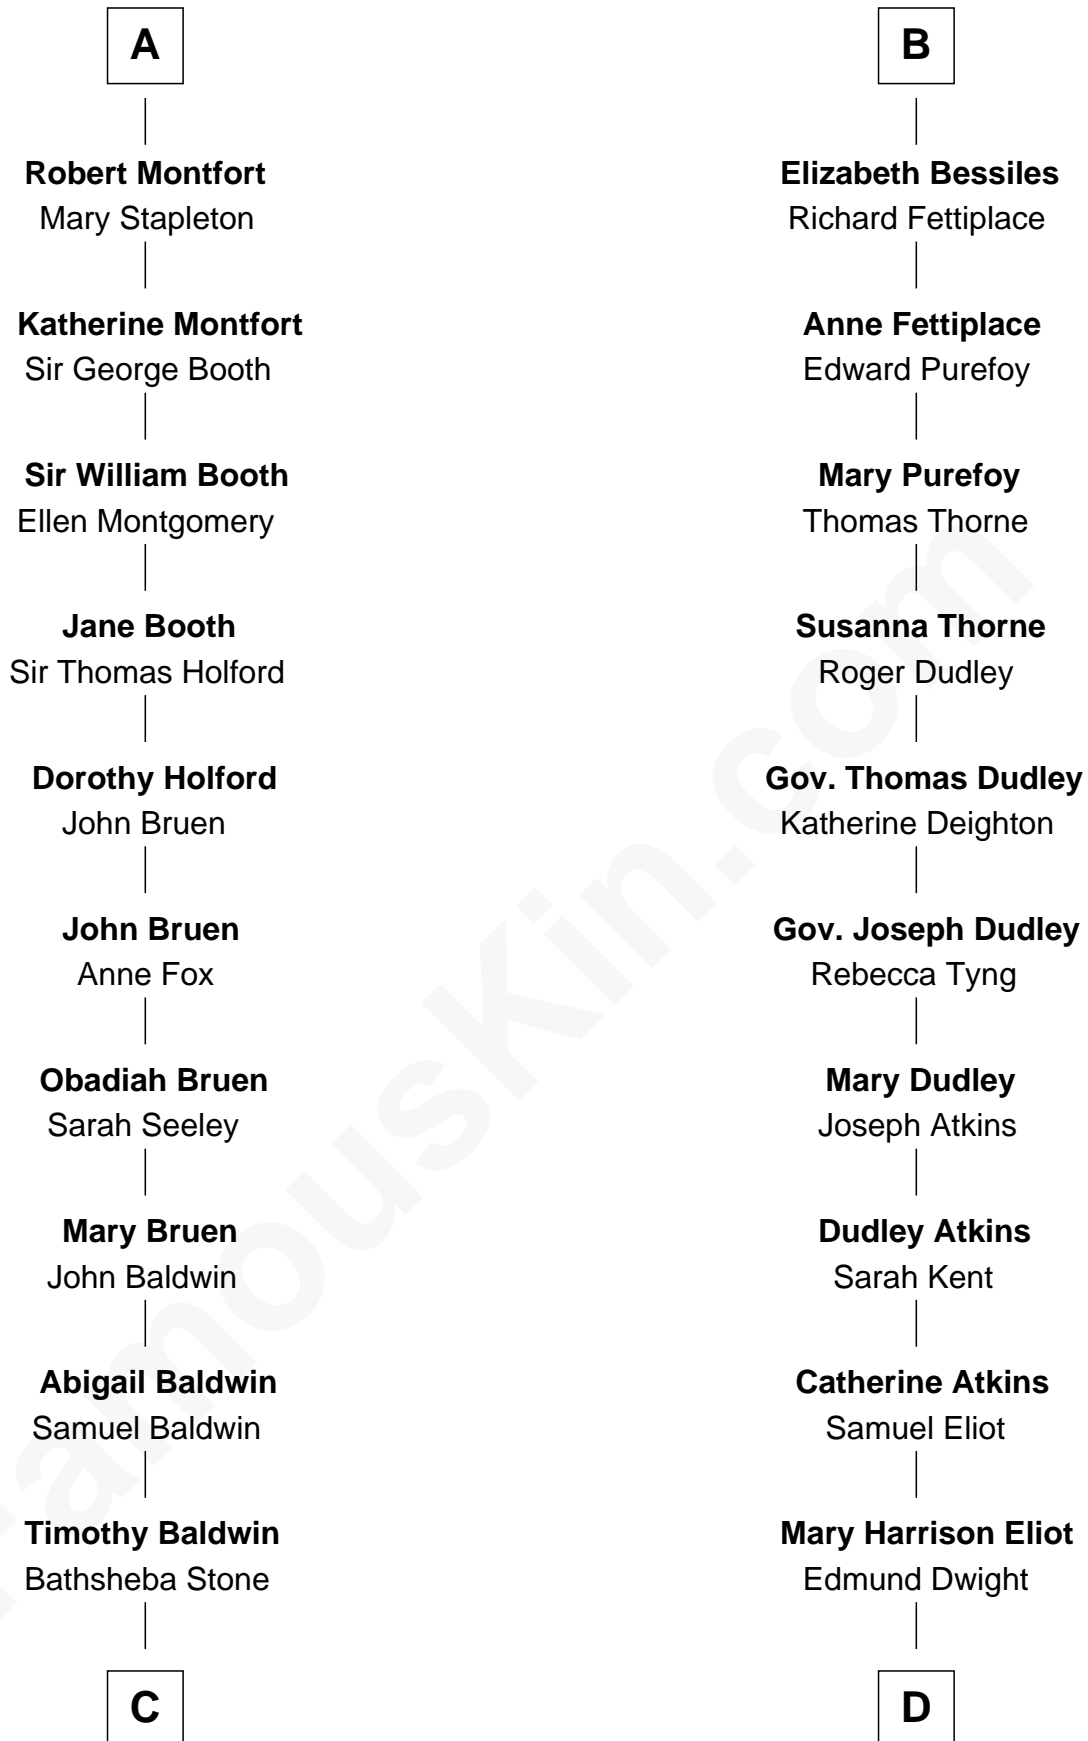

FamousKin.com Relationship Chart of

Abraham Baldwin

Signer of the U.S. Constitution

18th cousin 2 times removed of

Endicott Peabody

62nd Governor of Massachusetts

Sir William de Harcourt

*with wife
Alice la Zouche*

Sir William de Harcourt
Joan de Grey

Robert de Pembridge
Juliane - - - - -

Sir Thomas Harcourt
Maud Grey

Juliane de Pembridge
Sir Richard de Vernon

Sir Thomas Harcourt
Jane Fraunceys

Sir Richard Vernon
Joan Griffith

Sir Richard Harcourt
Edith St. Clair

Joan Vernon
Sir Baldwin Montfort

Alice Harcourt
William Bessiles

A

B

C

Michael Baldwin

Lucy Dudley