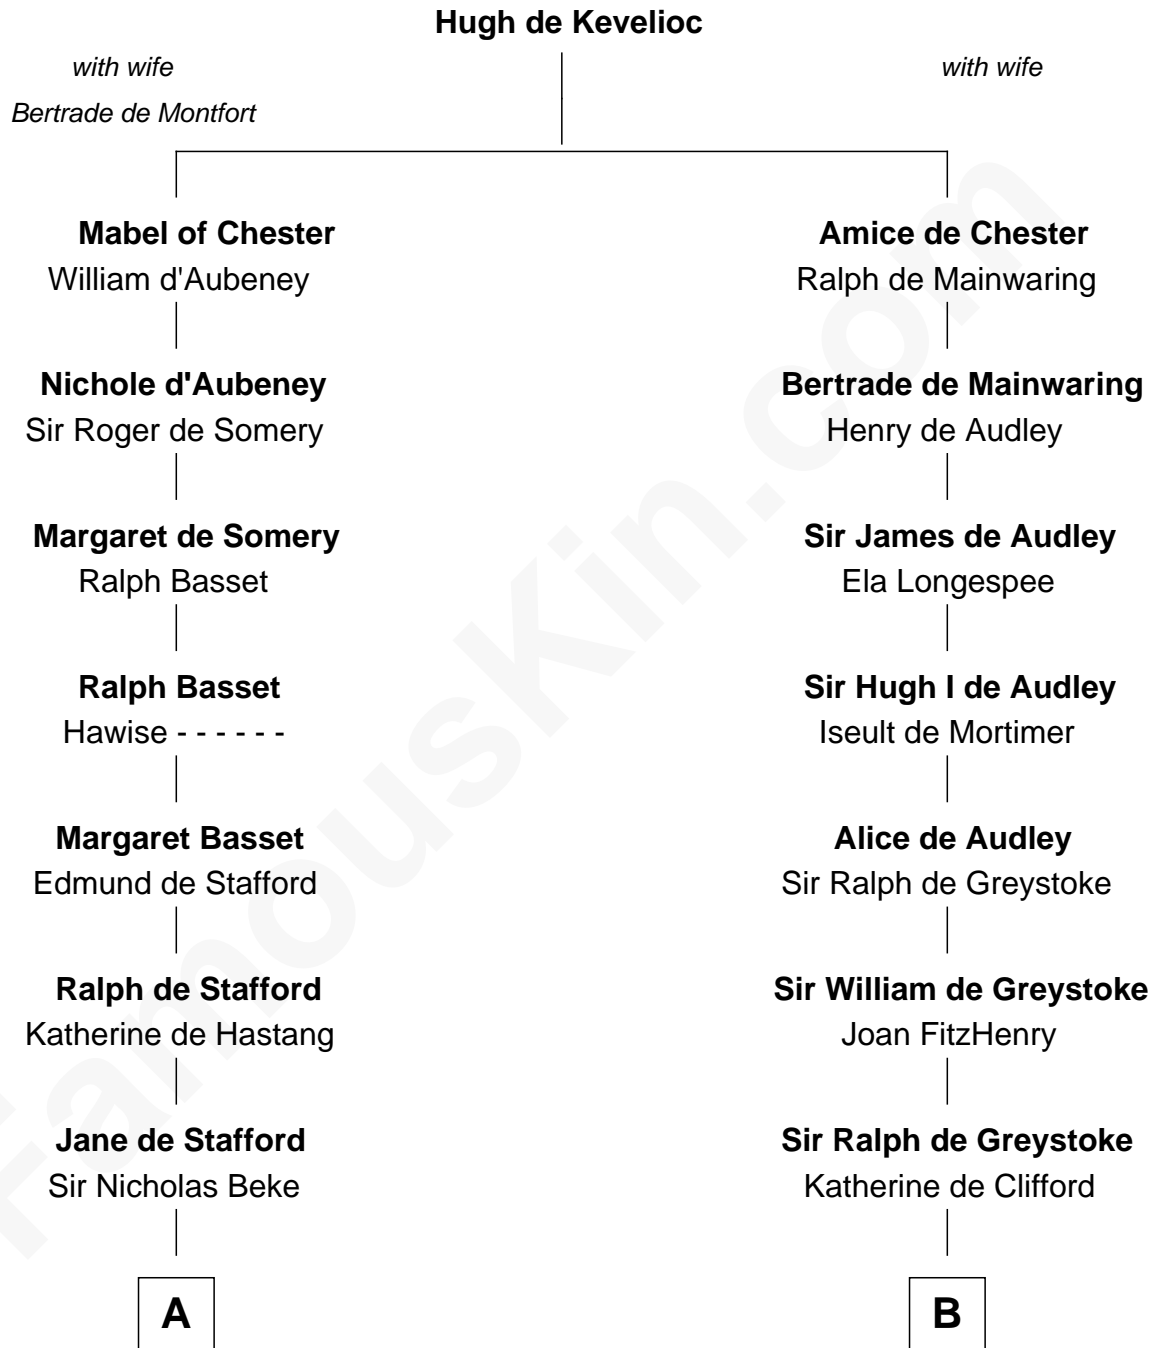

FamousKin.com Relationship Chart of

Abraham Baldwin

Signer of the U.S. Constitution

21st cousin of

Ichabod Goodwin

27th Governor of New Hampshire

C

Mary Bruen
John Baldwin

Abigail Baldwin
Samuel Baldwin

Timothy Baldwin
Bathsheba Stone

Michael Baldwin
Lucy Dudley

Abraham Baldwin
Signer of the U.S. Constitution

D

Mary Frost
John Hill

Elisha Hill
Mary Plaisted

Hannah Hill
Dominicus Goodwin

Samuel Goodwin
Anna Thompson Gerrish

Ichabod Goodwin
27th Governor of New Hampshire