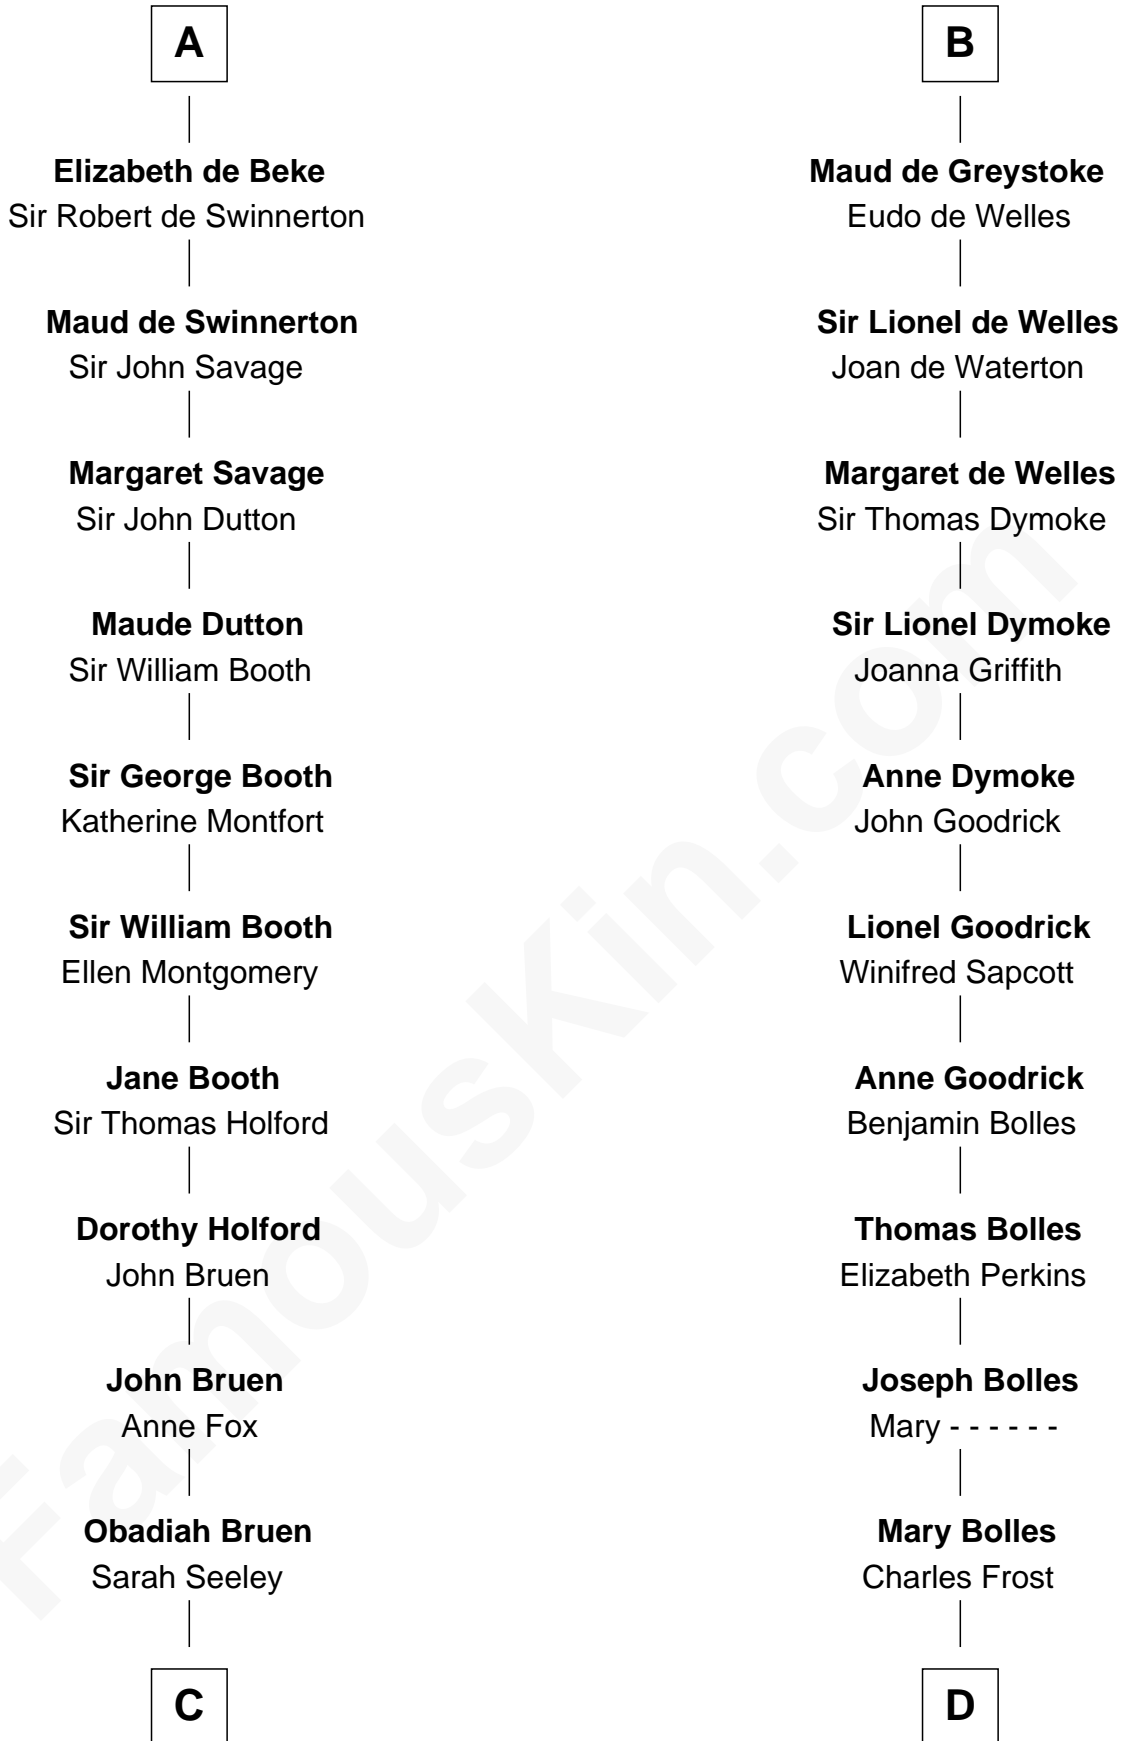

FamousKin.com Relationship Chart of

Abraham Baldwin

Signer of the U.S. Constitution

21st cousin of

Ichabod Goodwin

27th Governor of New Hampshire

C

Mary Bruen
John Baldwin

Abigail Baldwin
Samuel Baldwin

Timothy Baldwin
Bathsheba Stone

Michael Baldwin
Lucy Dudley

Abraham Baldwin
Signer of the U.S. Constitution

D

Mary Frost
John Hill

Elisha Hill
Mary Plaisted

Hannah Hill
Dominicus Goodwin

Samuel Goodwin
Anna Thompson Gerrish

Ichabod Goodwin
27th Governor of New Hampshire