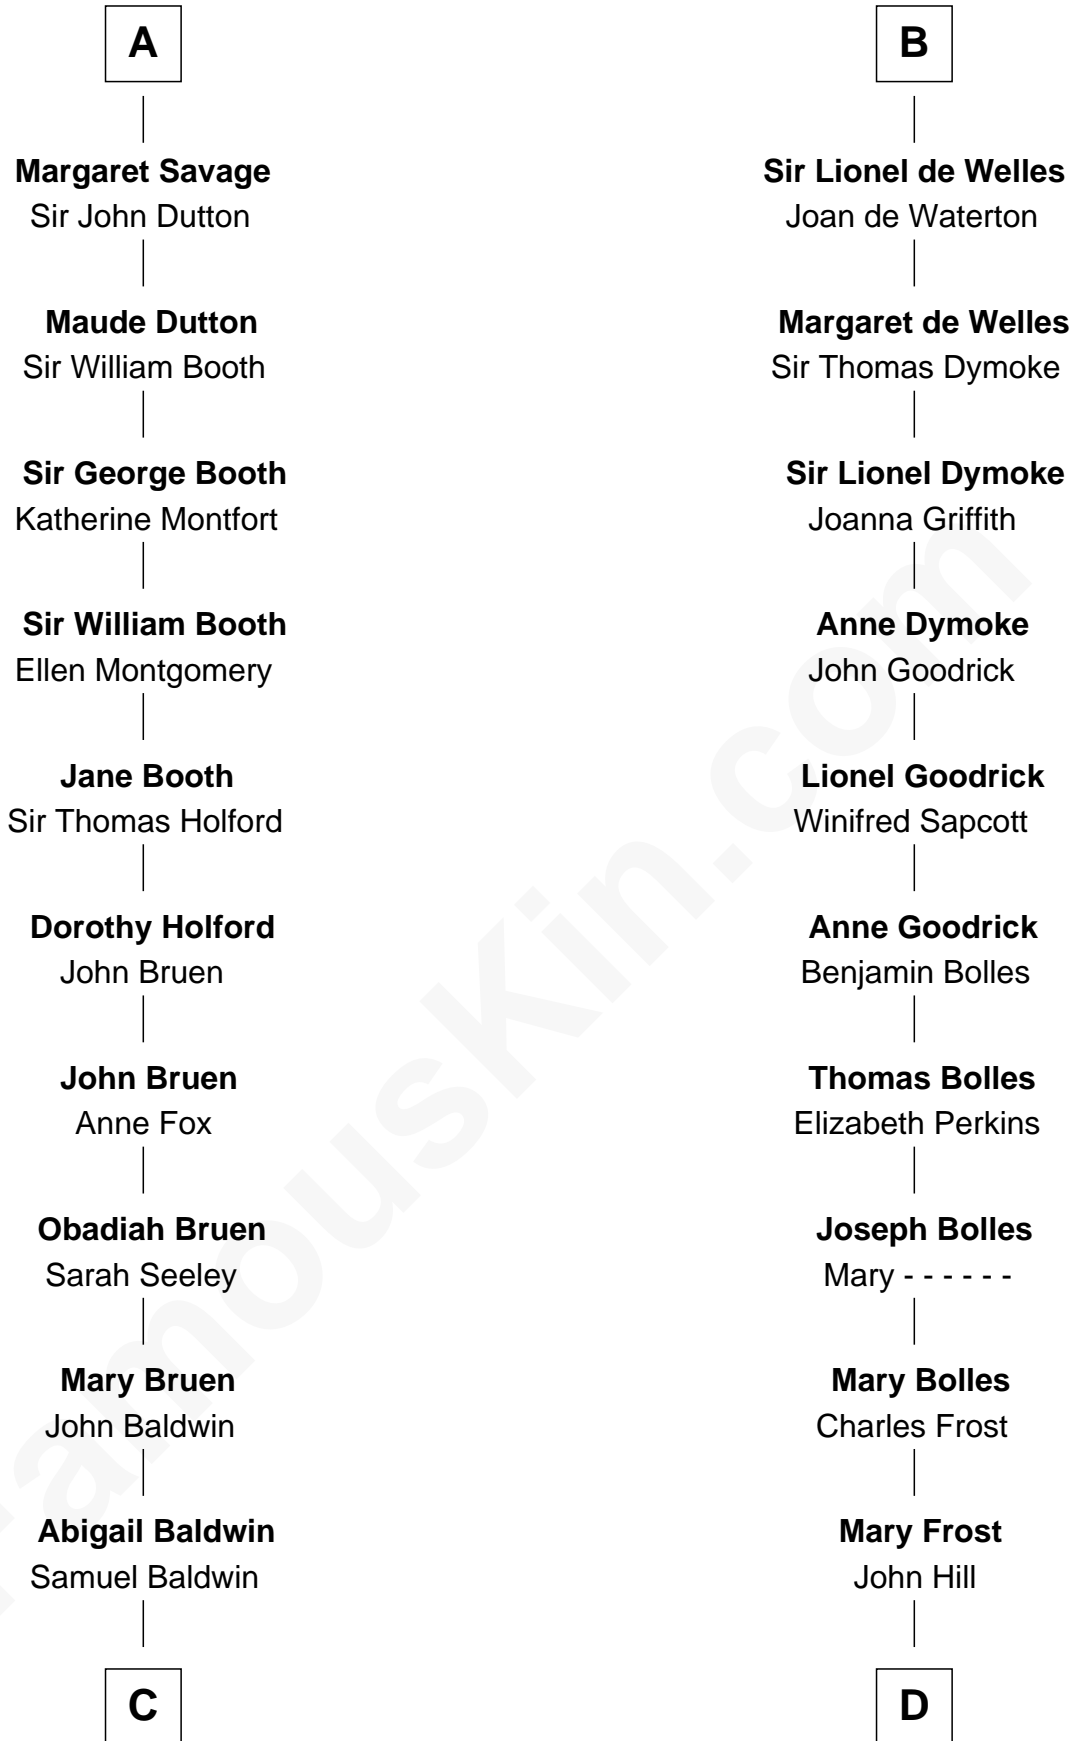

FamousKin.com Relationship Chart of

Abraham Baldwin

Signer of the U.S. Constitution

19th cousin 1 time removed of

Ichabod Goodwin

27th Governor of New Hampshire

Sir Roger de Quincy

Helen of Galloway

C

Timothy Baldwin
Bathsheba Stone

Michael Baldwin
Lucy Dudley

Abraham Baldwin
Signer of the U.S. Constitution

D

Elisha Hill
Mary Plaisted

Hannah Hill
Dominicus Goodwin

Samuel Goodwin
Anna Thompson Gerrish

Ichabod Goodwin
27th Governor of New Hampshire

FamousKin.com