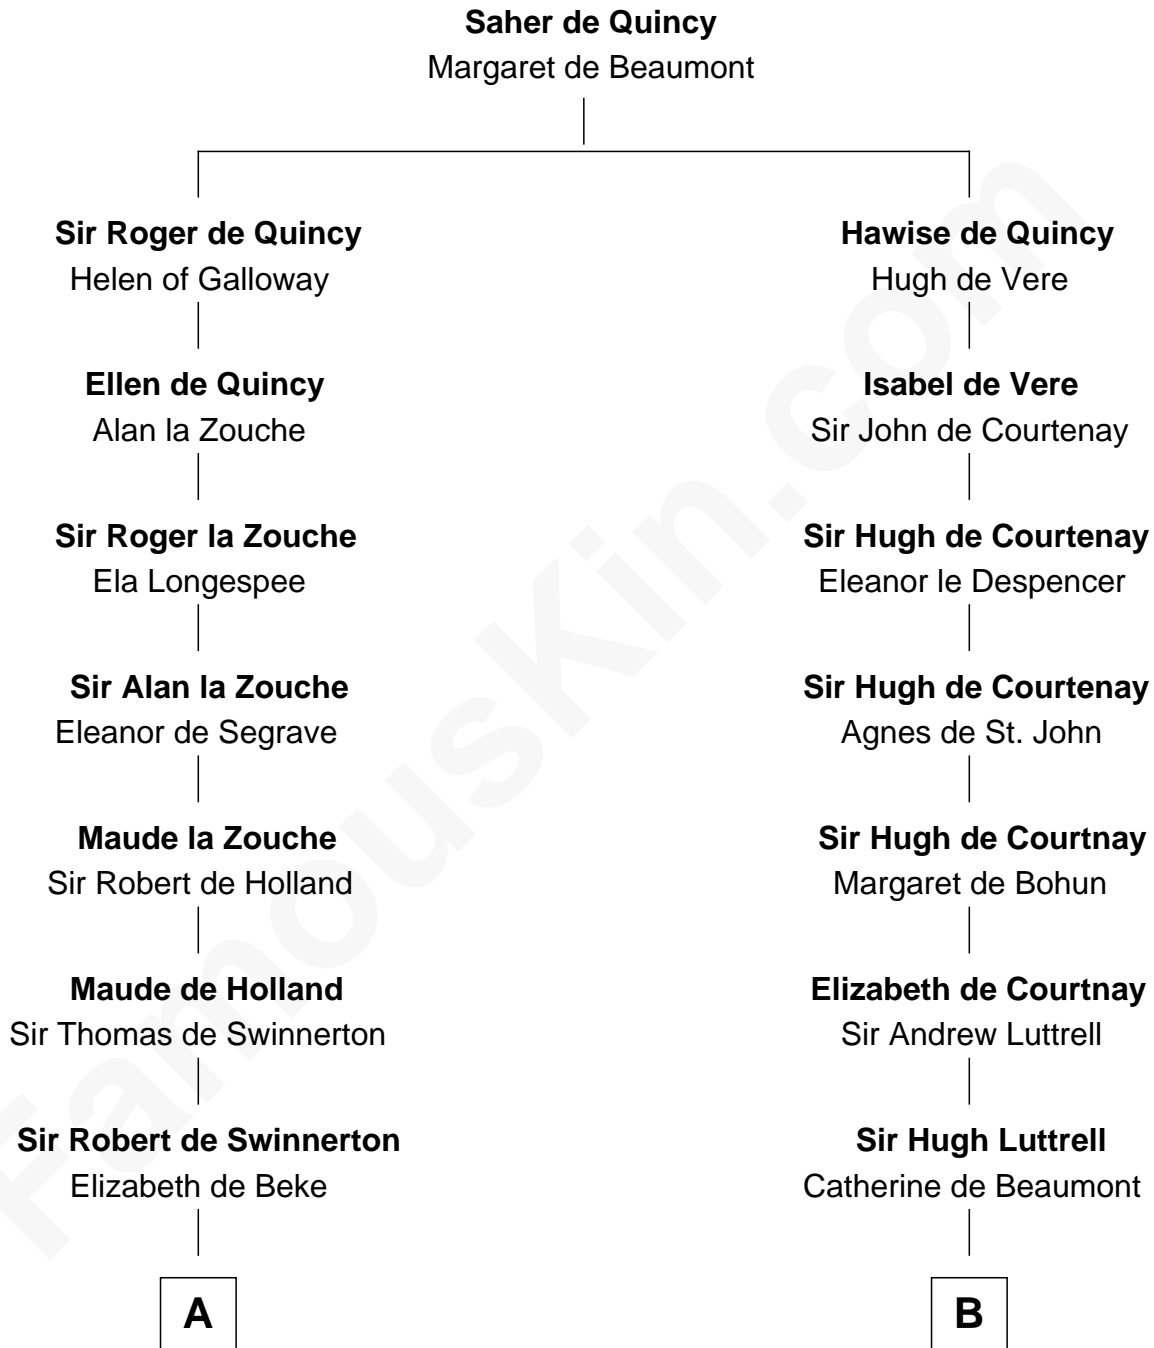

FamousKin.com Relationship Chart of

Abraham Baldwin

Signer of the U.S. Constitution

19th cousin 1 time removed of

Ichabod Goodwin

27th Governor of New Hampshire

C

Abigail Baldwin
Samuel Baldwin

Timothy Baldwin
Bathsheba Stone

Michael Baldwin
Lucy Dudley

Abraham Baldwin
Signer of the U.S. Constitution

D

Col. Joseph Gerrish
Anna Thompson

Anna Thompson Gerrish
Samuel Goodwin

Ichabod Goodwin
27th Governor of New Hampshire