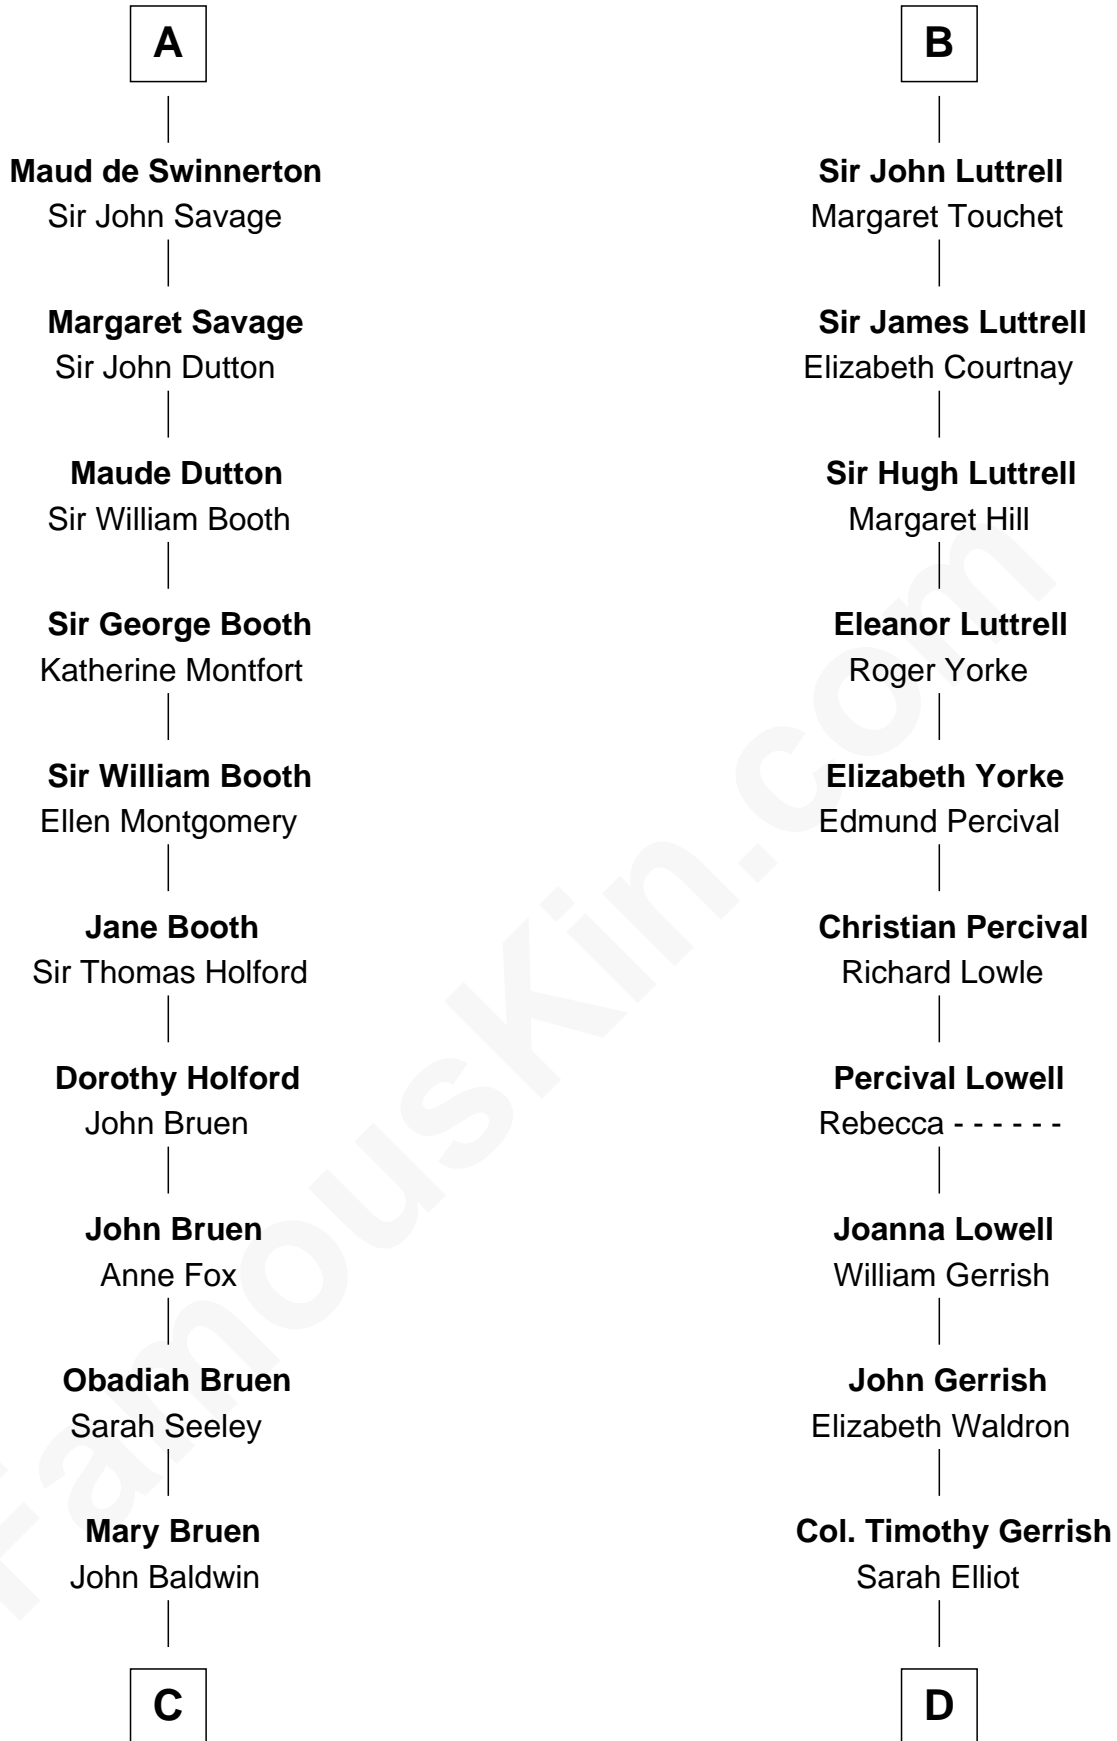

FamousKin.com Relationship Chart of

Abraham Baldwin

Signer of the U.S. Constitution

19th cousin 1 time removed of

Ichabod Goodwin

27th Governor of New Hampshire

C

Abigail Baldwin
Samuel Baldwin

Timothy Baldwin
Bathsheba Stone

Michael Baldwin
Lucy Dudley

Abraham Baldwin
Signer of the U.S. Constitution

D

Col. Joseph Gerrish
Anna Thompson

Anna Thompson Gerrish
Samuel Goodwin

Ichabod Goodwin
27th Governor of New Hampshire