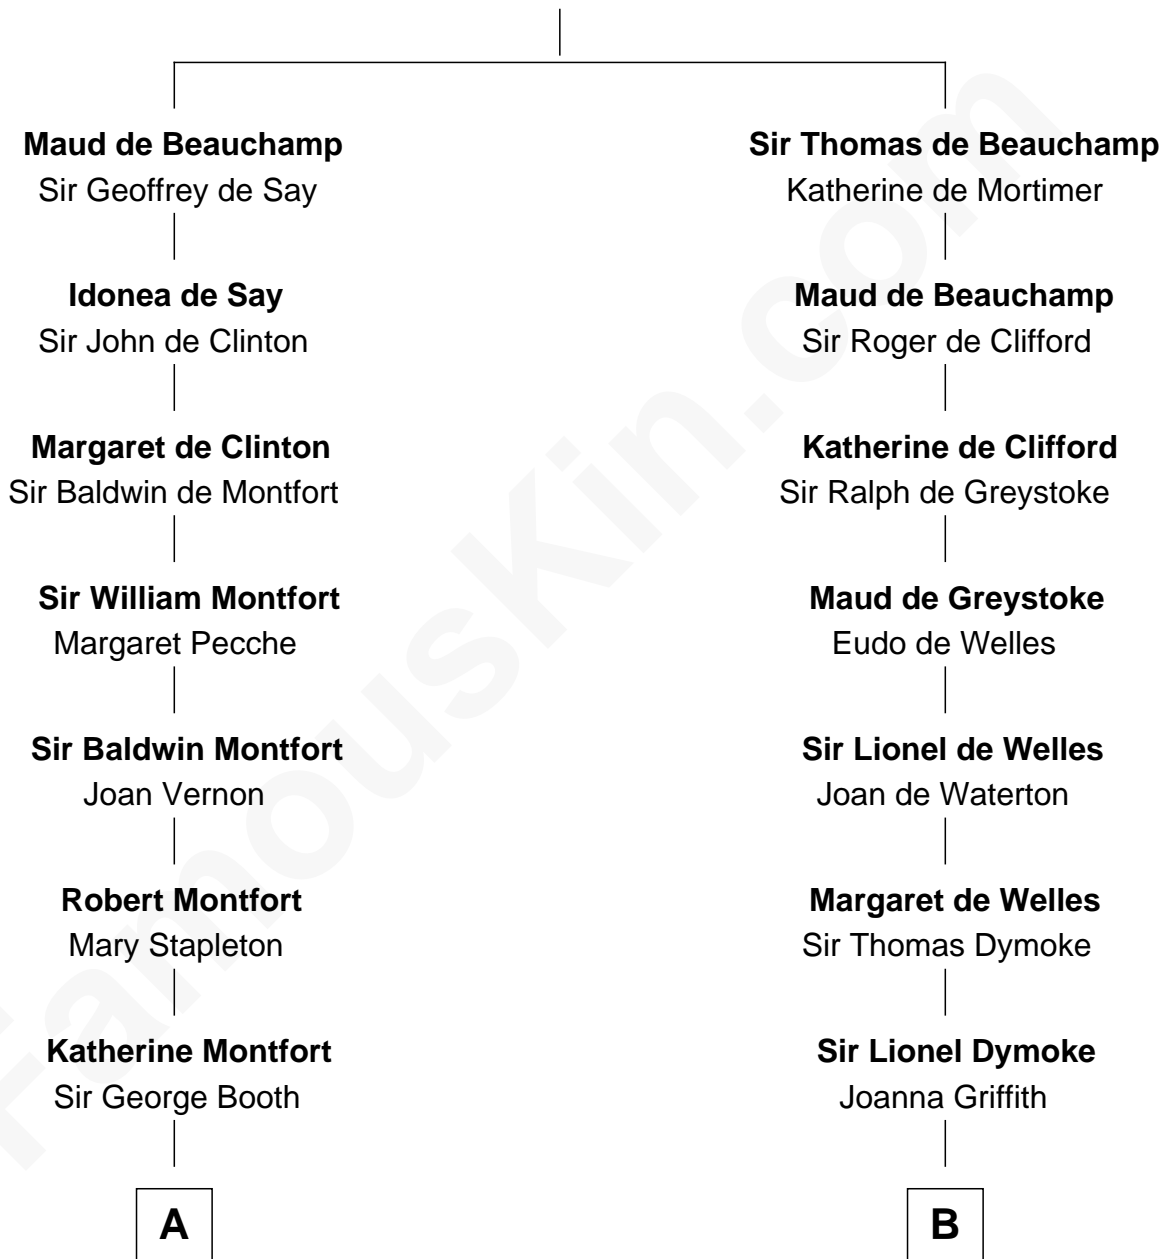

FamousKin.com Relationship Chart of

Abraham Baldwin

Signer of the U.S. Constitution

16th cousin 1 time removed of

Ichabod Goodwin

27th Governor of New Hampshire

Guy de Beauchamp

Alice de Toeni

A

Sir William Booth
Ellen Montgomery

Jane Booth
Sir Thomas Holford

Dorothy Holford
John Bruen

John Bruen
Anne Fox

Obadiah Bruen
Sarah Seeley

Mary Bruen
John Baldwin

Abigail Baldwin
Samuel Baldwin

Timothy Baldwin
Bathsheba Stone

Michael Baldwin
Lucy Dudley

Abraham Baldwin
Signer of the U.S. Constitution

B

Anne Dymoke
John Goodrick

Lionel Goodrick
Winifred Sappcott

Anne Goodrick
Benjamin Bolles

Thomas Bolles
Elizabeth Perkins