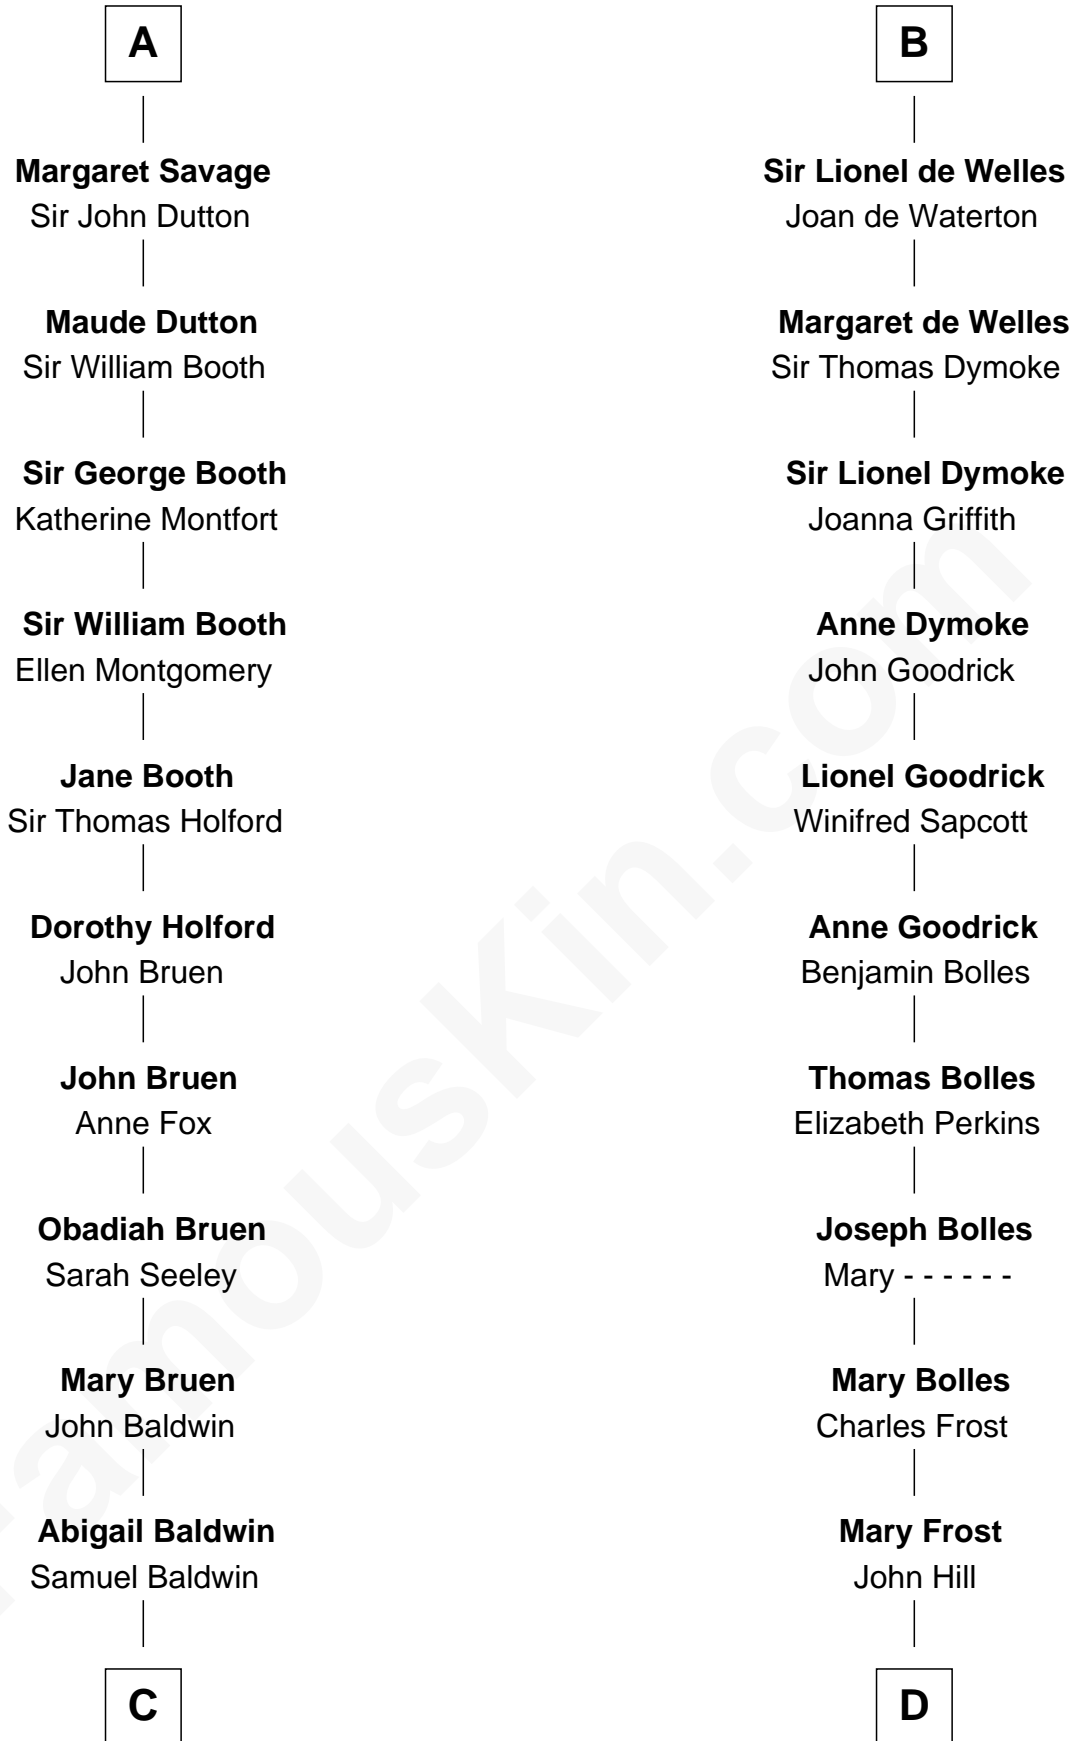

FamousKin.com Relationship Chart of

Abraham Baldwin

Signer of the U.S. Constitution

19th cousin 1 time removed of

Ichabod Goodwin

27th Governor of New Hampshire

Sir William Longespee

Ela of Salisbury

Stephen Longespee
Emmeline de Ridelisford

Ela Longespee
Sir Roger la Zouche

Sir Alan la Zouche
Eleanor de Segrave

Maude la Zouche
Sir Robert de Holland

Maude de Holland
Sir Thomas de Swinnerton

Sir Robert de Swinnerton
Elizabeth de Beke

Maud de Swinnerton
Sir John Savage

A

William Longespee
Idoine de Camville

Ela Longespee
Sir James de Audley

Sir Hugh I de Audley
Iseult de Mortimer

Alice de Audley
Sir Ralph de Greystoke

Sir William de Greystoke
Joan FitzHenry

Sir Ralph de Greystoke
Katherine de Clifford

Maud de Greystoke
Eudo de Welles

B

C

Timothy Baldwin
Bathsheba Stone

Michael Baldwin
Lucy Dudley

Abraham Baldwin
Signer of the U.S. Constitution

D