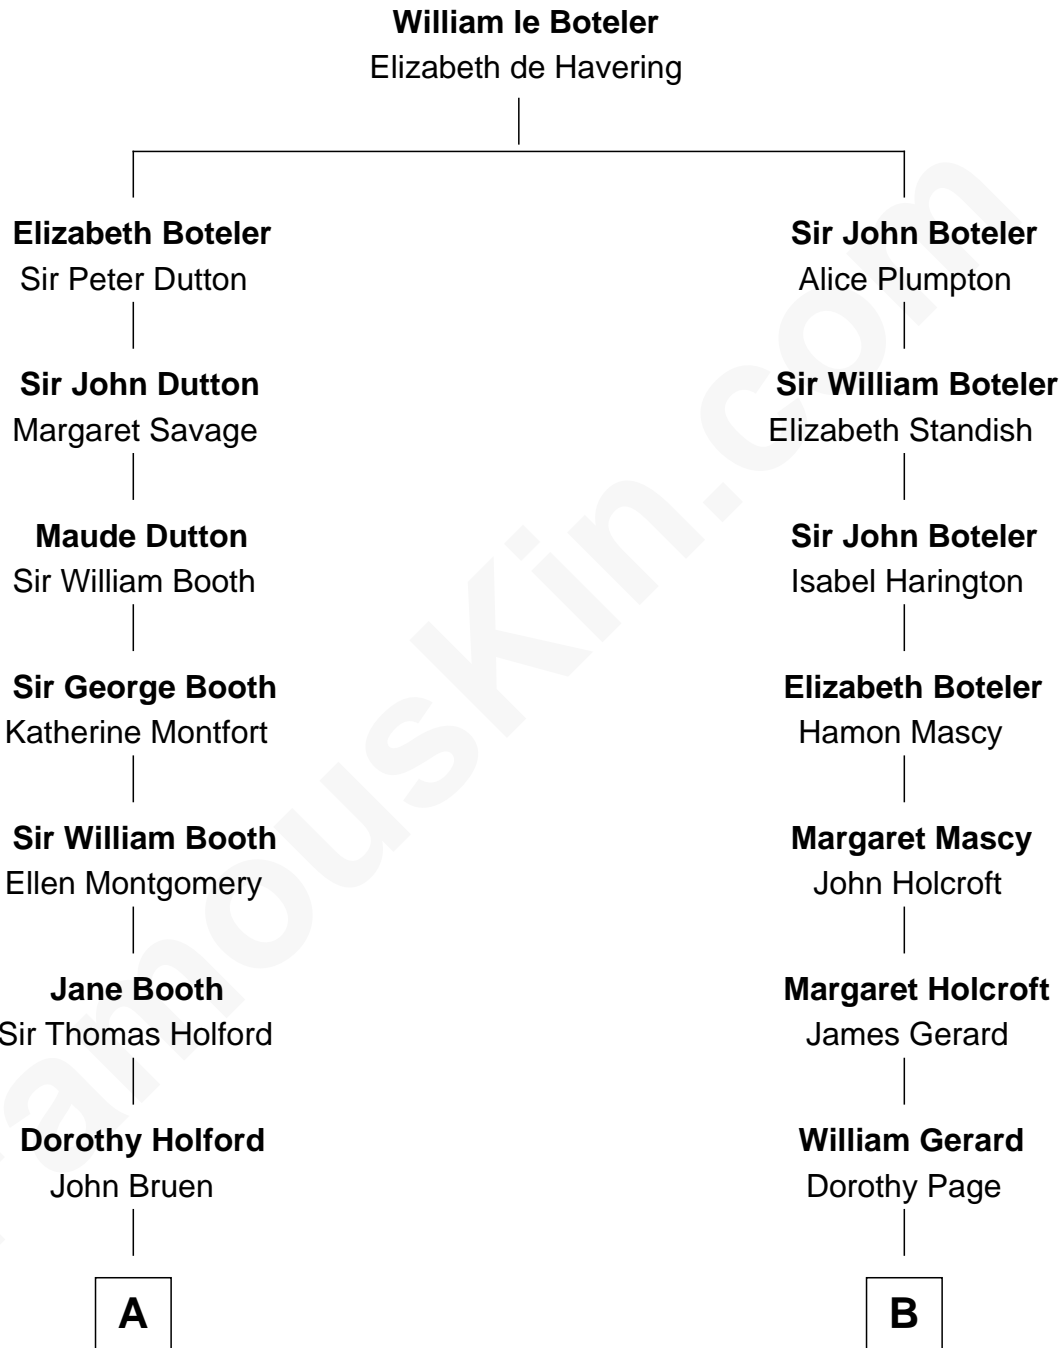

FamousKin.com

Relationship Chart of

Abraham Baldwin

Signer of the U.S. Constitution

13th cousin 2 times removed of

Capt. William Lewis Herndon

Captain of the ill fated S.S. Central America

A

John Bruen
Anne Fox

Obadiah Bruen
Sarah Seeley

Mary Bruen
John Baldwin

Abigail Baldwin
Samuel Baldwin

Timothy Baldwin
Bathsheba Stone

Michael Baldwin
Lucy Dudley

Abraham Baldwin
Signer of the U.S. Constitution

Dabney Herndon
Elizabeth Hull

Capt. William Lewis Herndon
Captain of the S.S. Central America