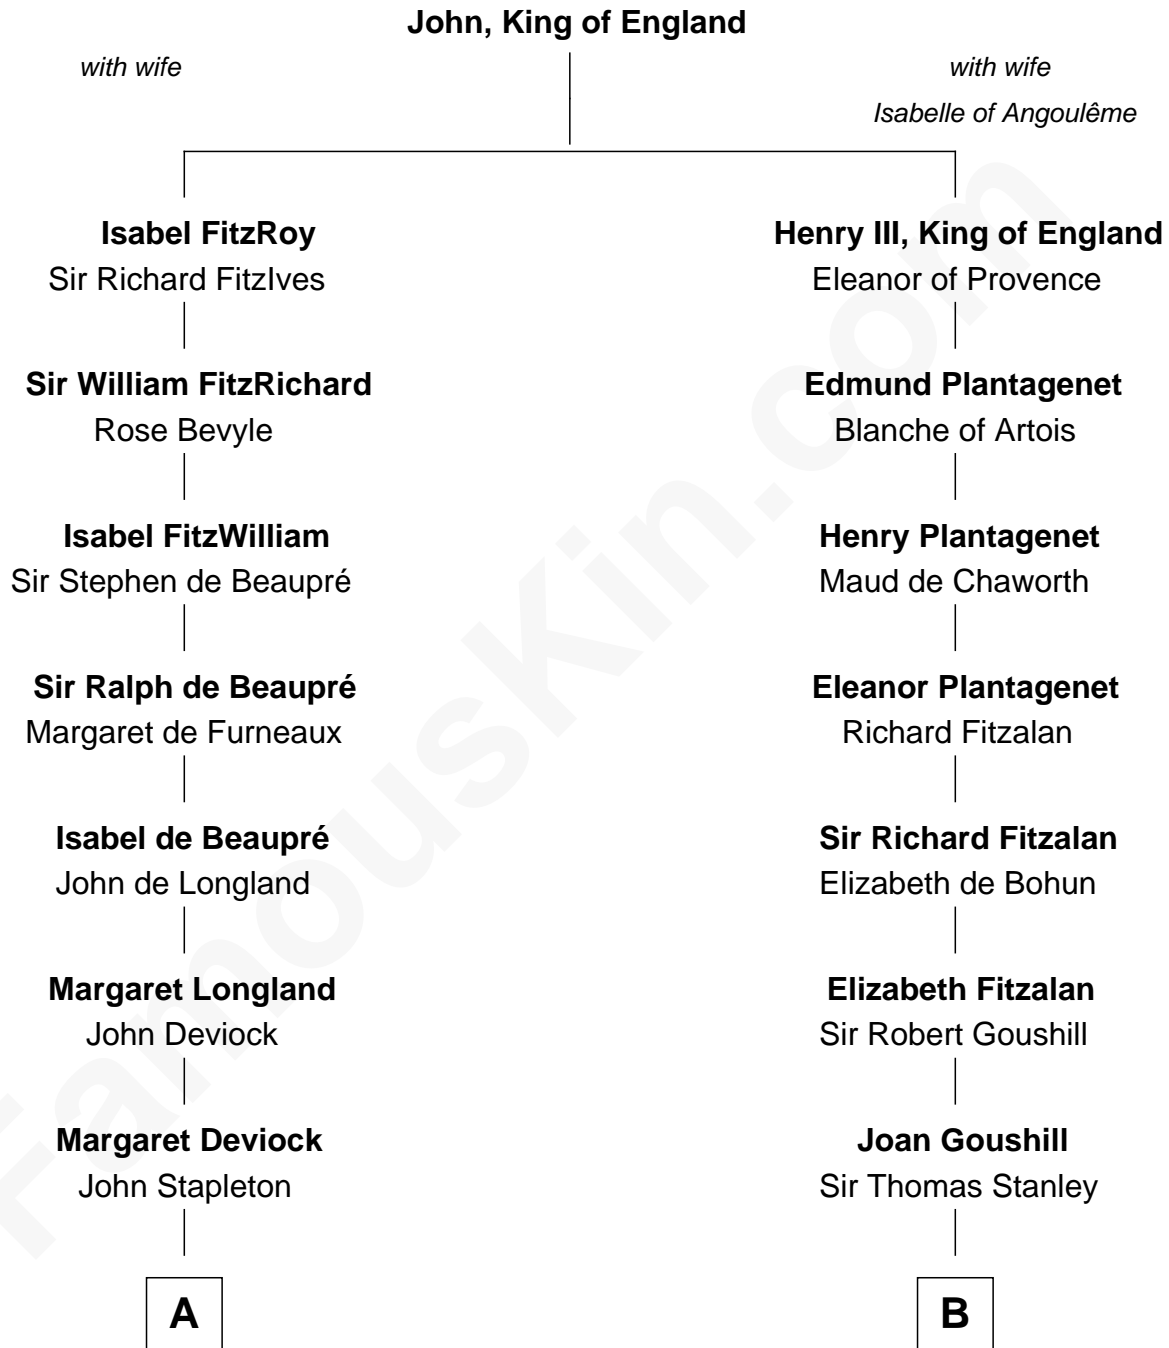

FamousKin.com

Relationship Chart of

Abraham Baldwin

Signer of the U.S. Constitution

16th cousin 3 times removed of

Richard Henry Lee

Signer of the Declaration of Independence

C

—
Timothy Baldwin
Bathsheba Stone

—
Michael Baldwin
Lucy Dudley

—
Abraham Baldwin
Signer of the U.S. Constitution

FamousKin.com