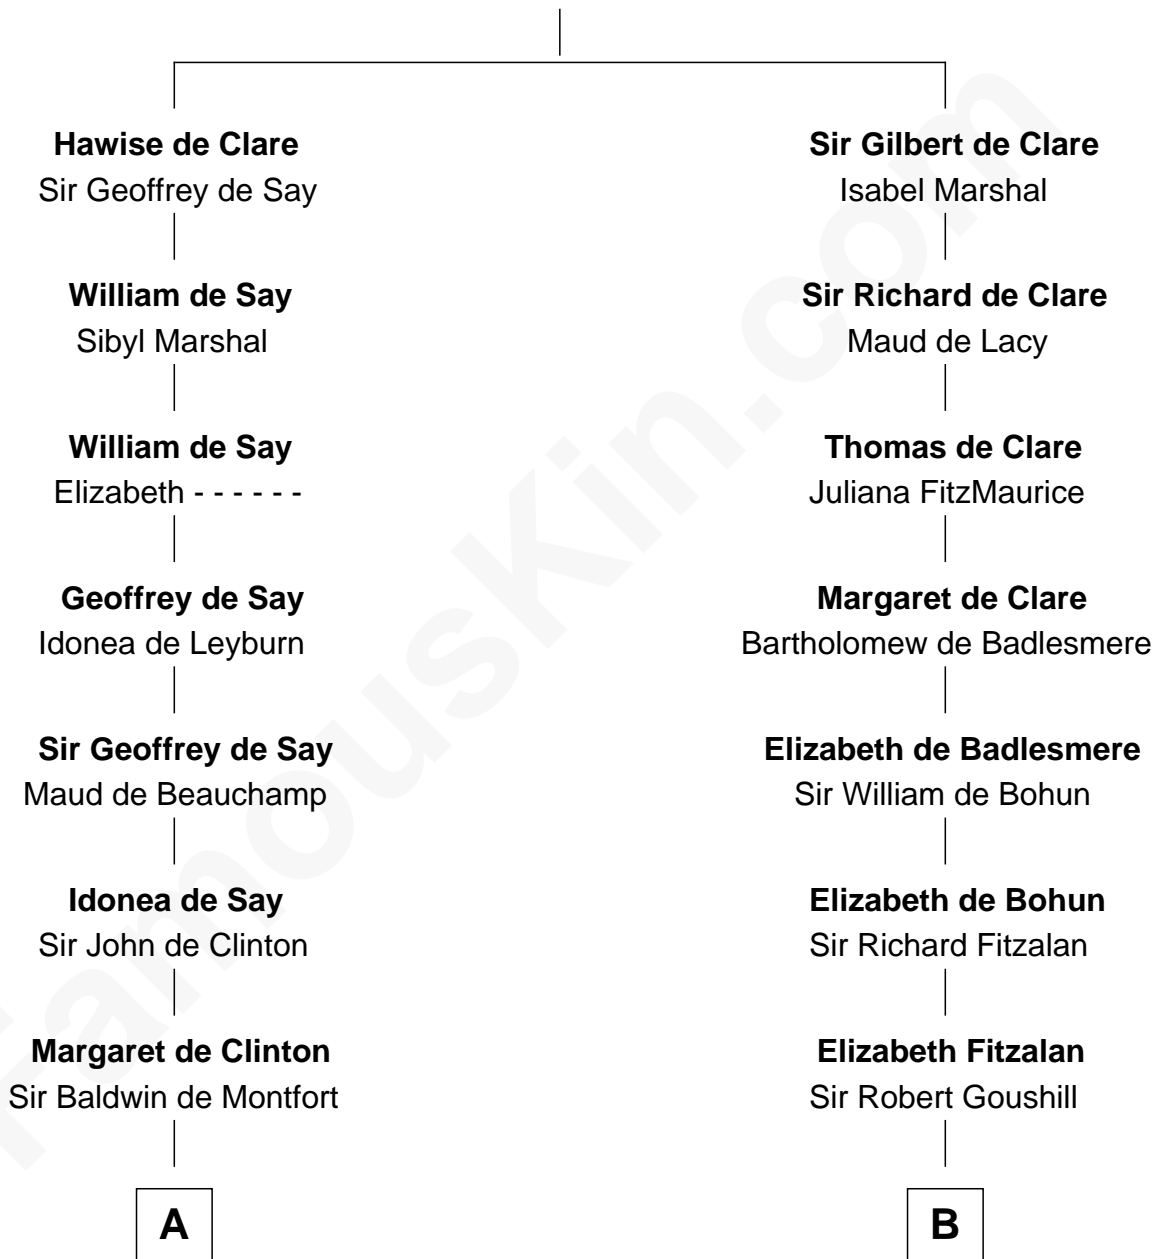

FamousKin.com Relationship Chart of

Abraham Baldwin

Signer of the U.S. Constitution

17th cousin 3 times removed of

Richard Henry Lee

Signer of the Declaration of Independence

Richard de Clare
Amice of Gloucester

C

—
Abigail Baldwin

Samuel Baldwin

—
Timothy Baldwin

Bathsheba Stone

—
Michael Baldwin

Lucy Dudley

—
Abraham Baldwin