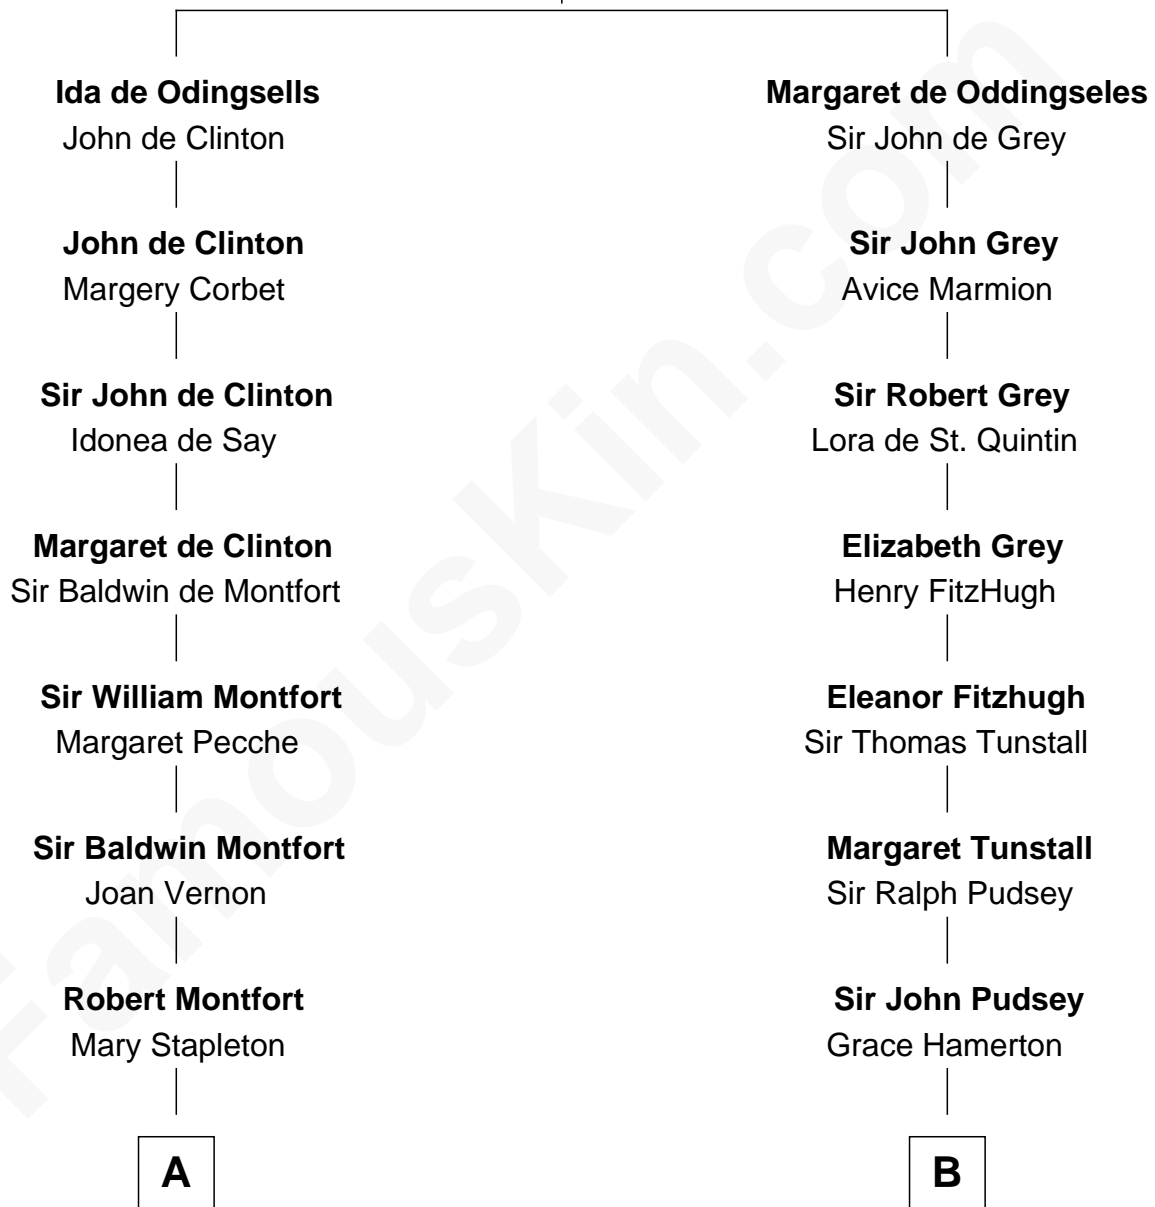

FamousKin.com Relationship Chart of

Abraham Baldwin

Signer of the U.S. Constitution

17th cousin of

Richard Henry Lee

Signer of the Declaration of Independence

William de Odingsells

Ela FitzWalter

A

Katherine Montfort

Sir George Booth

Sir William Booth

Ellen Montgomery

Jane Booth

Sir Thomas Holford

Dorothy Holford