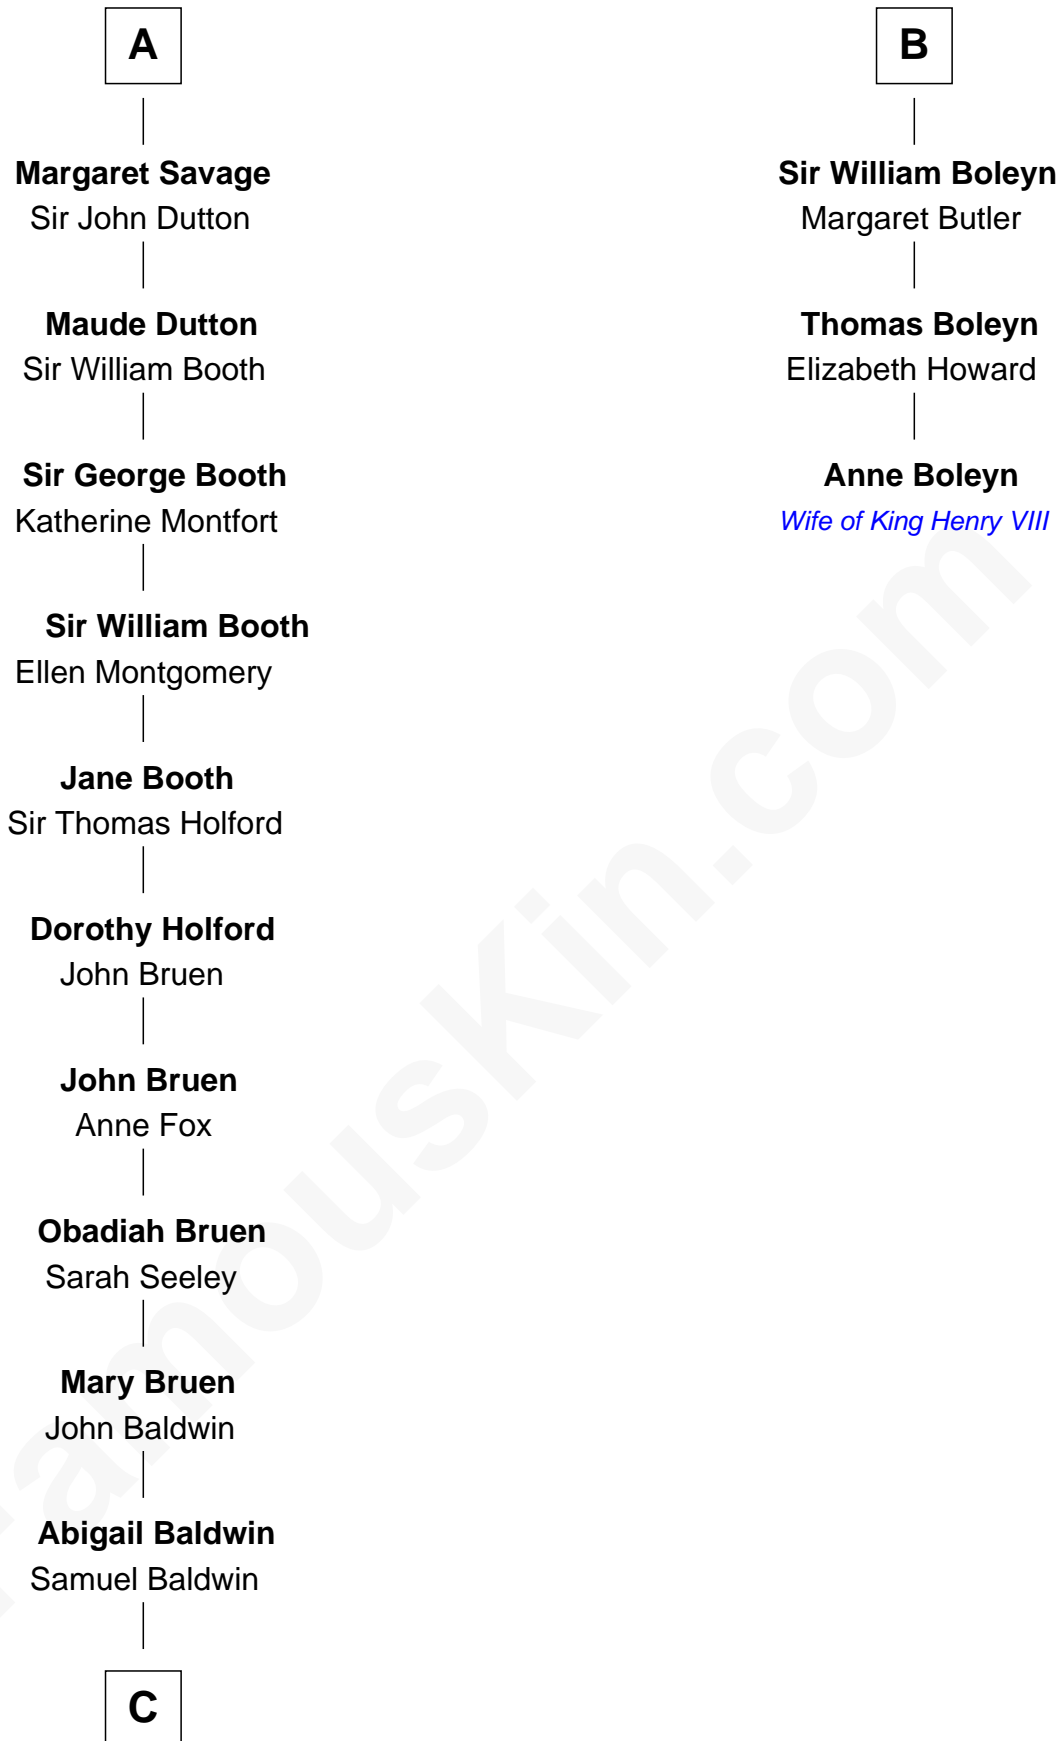

FamousKin.com

Relationship Chart of

Abraham Baldwin

Signer of the U.S. Constitution

9th cousin 10 times removed of

Anne Boleyn

2nd Wife of King Henry VIII

Sir Roger de Somery

Joan de Somery

John IV le Strange

Hawise le Strange

Robert de Felton

Sir John de Felton

Sibyl - - - - -

Sir Thomas de Felton

Joan Walkfare

Eleanor de Felton

Sir Thomas Hoo

Sir Thomas Hoo

Elizabeth Wychingham

Anne Hoo

Sir Geoffrey Boleyn

B

C

—
Timothy Baldwin
Bathsheba Stone

—
Michael Baldwin
Lucy Dudley

—
Abraham Baldwin
Signer of the U.S. Constitution

FamousKin.com