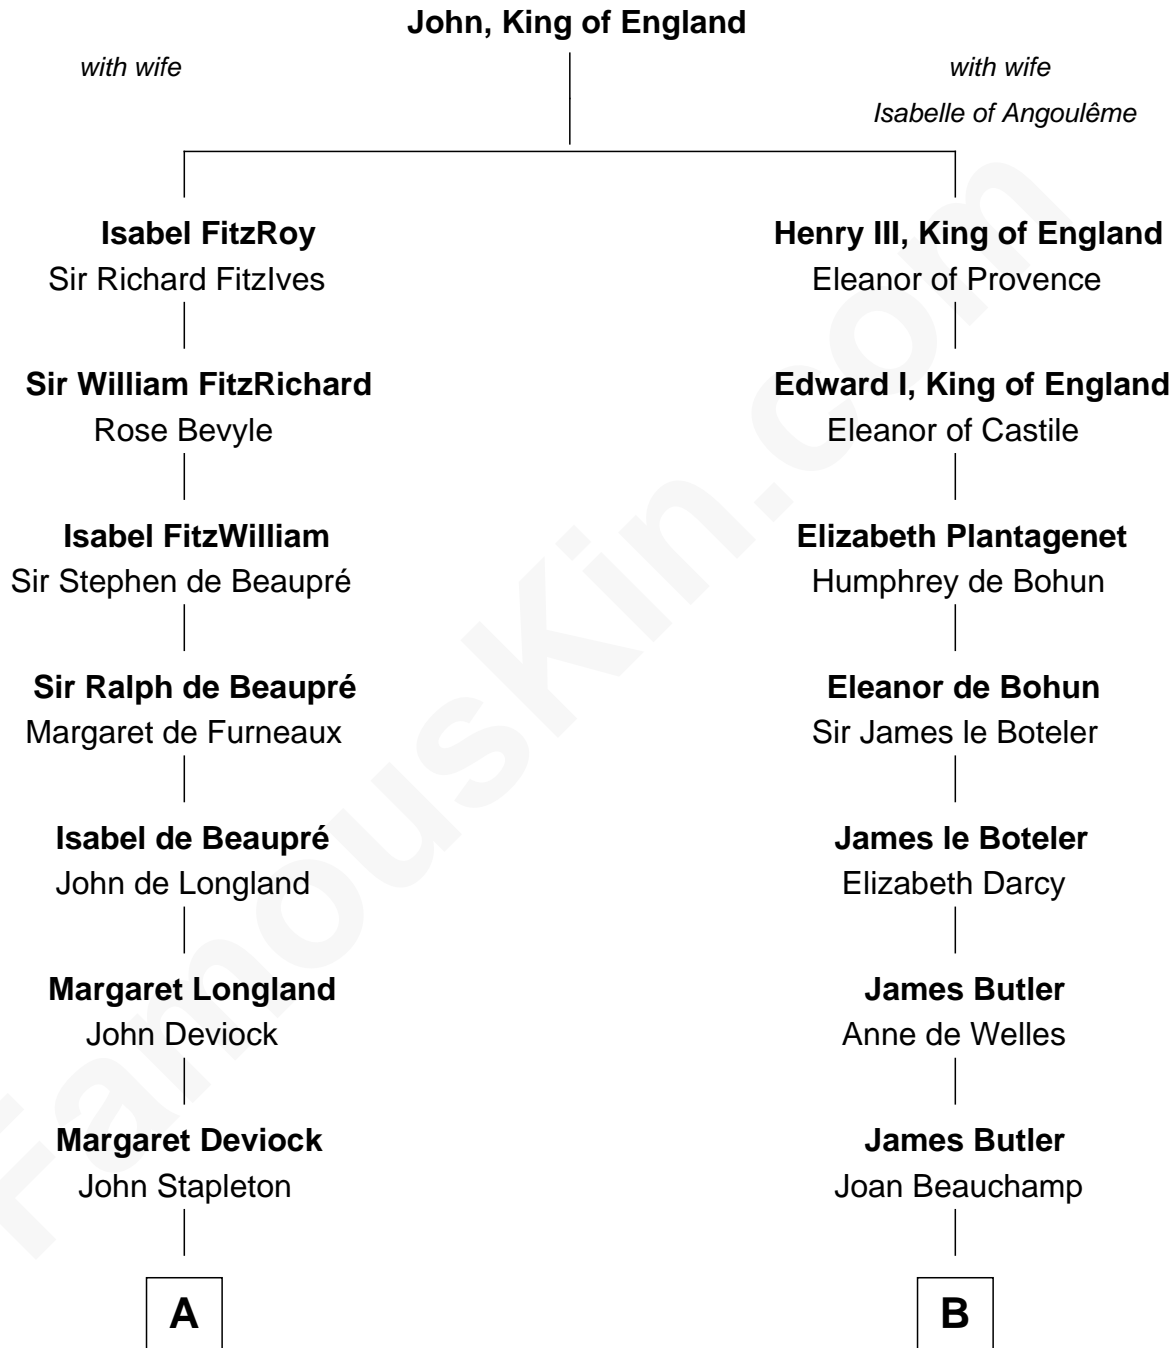

## Relationship Chart of

### Abraham Baldwin

*Signer of the U.S. Constitution*

10th cousin 9 times removed of

### Anne Boleyn

*2nd Wife of King Henry VIII*

**C**

—  
**Timothy Baldwin**  
Bathsheba Stone

—  
**Michael Baldwin**  
Lucy Dudley

—  
**Abraham Baldwin**  
*Signer of the U.S. Constitution*

FamousKin.com