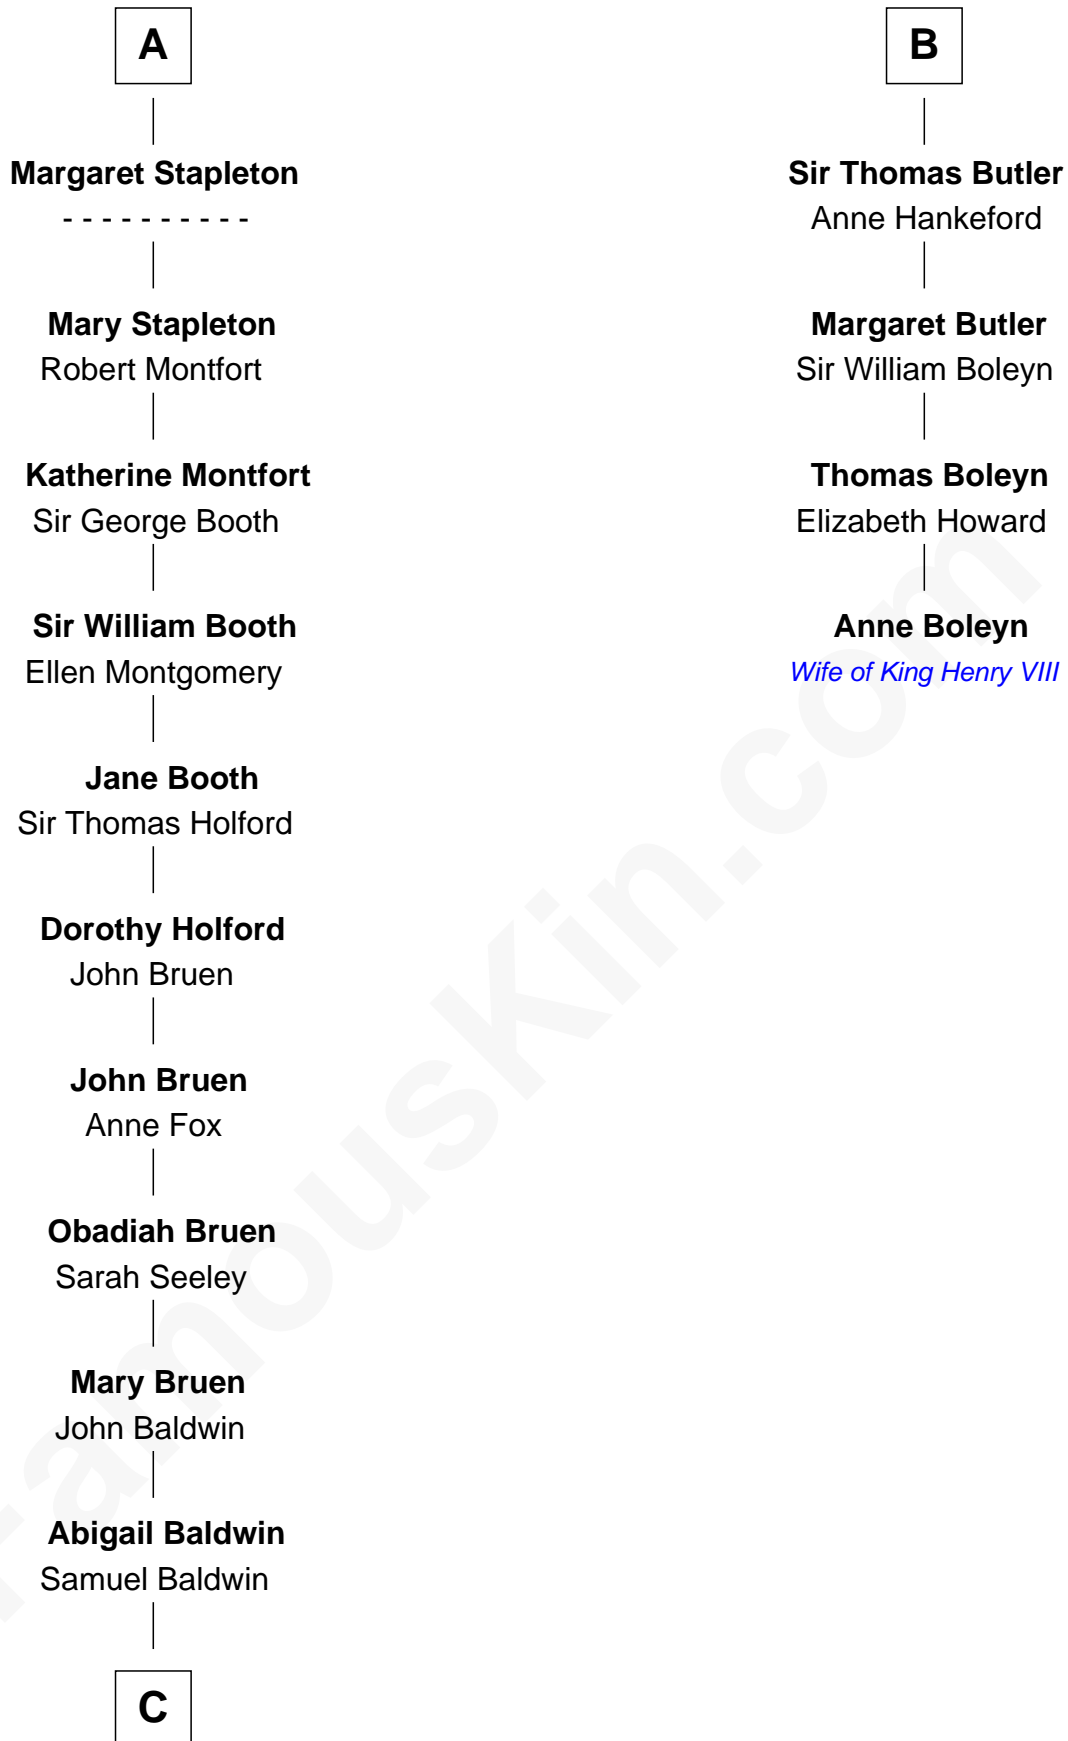

## Relationship Chart of

### Abraham Baldwin

*Signer of the U.S. Constitution*

10th cousin 9 times removed of

### Anne Boleyn

*2nd Wife of King Henry VIII*

**C**

—  
**Timothy Baldwin**  
Bathsheba Stone

—  
**Michael Baldwin**  
Lucy Dudley

—  
**Abraham Baldwin**  
*Signer of the U.S. Constitution*

FamousKin.com