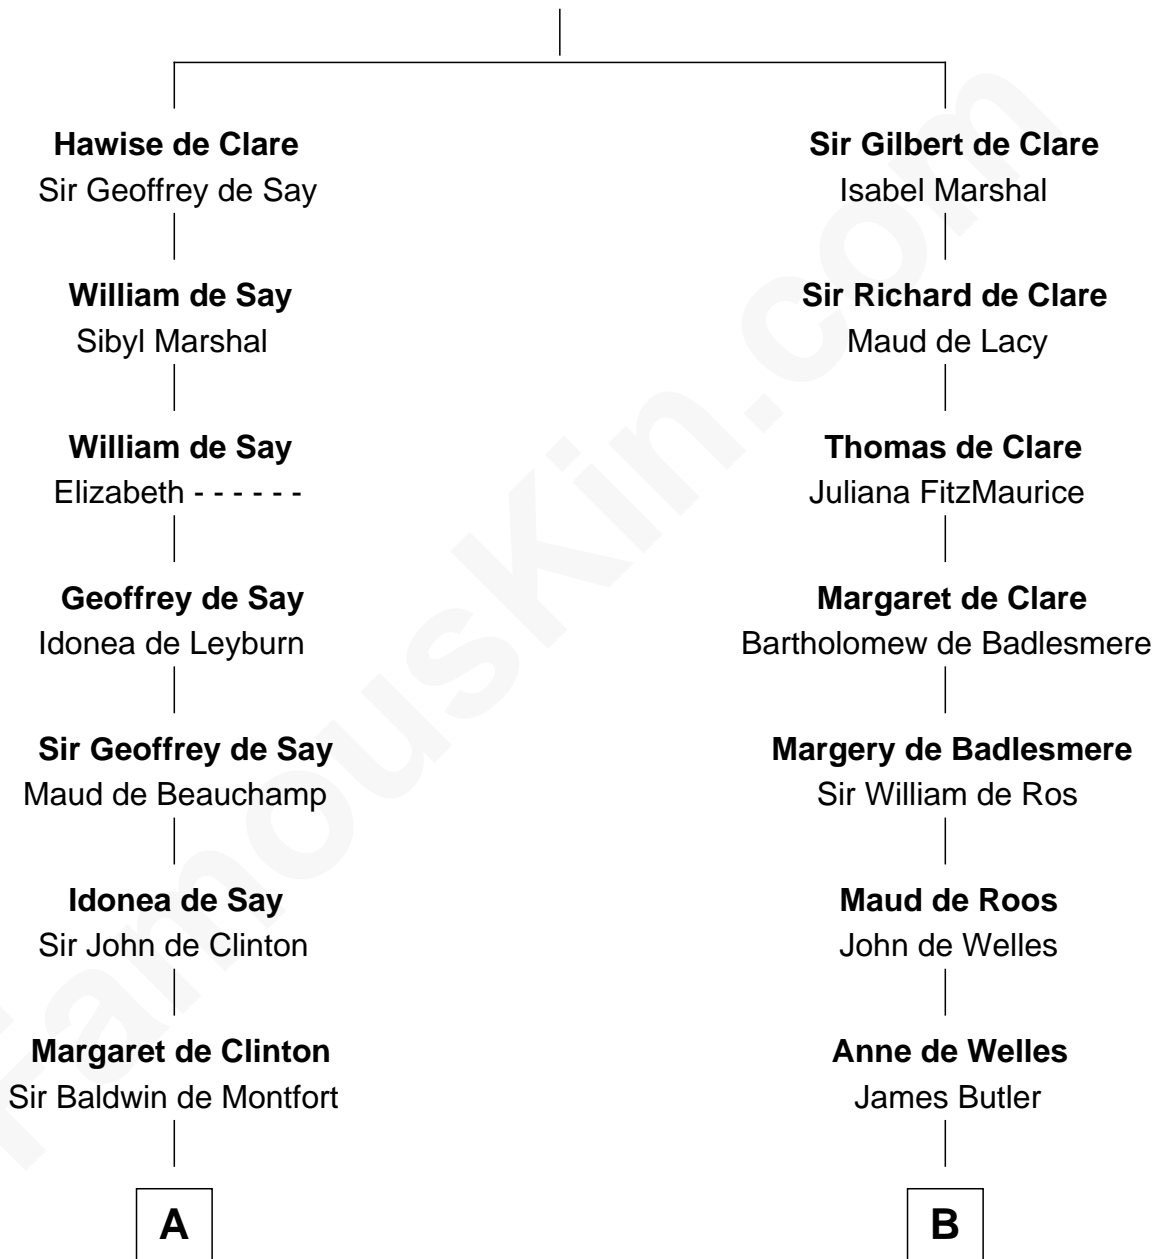

## Relationship Chart of

### Abraham Baldwin

*Signer of the U.S. Constitution*

11th cousin 9 times removed of

### Anne Boleyn

*2nd Wife of King Henry VIII*

**Richard de Clare**  
Amice of Gloucester

**C**

Abigail Baldwin

Samuel Baldwin

Timothy Baldwin

Bathsheba Stone

Michael Baldwin

Lucy Dudley

Abraham Baldwin

*Signer of the U.S. Constitution*

FamousKin.com