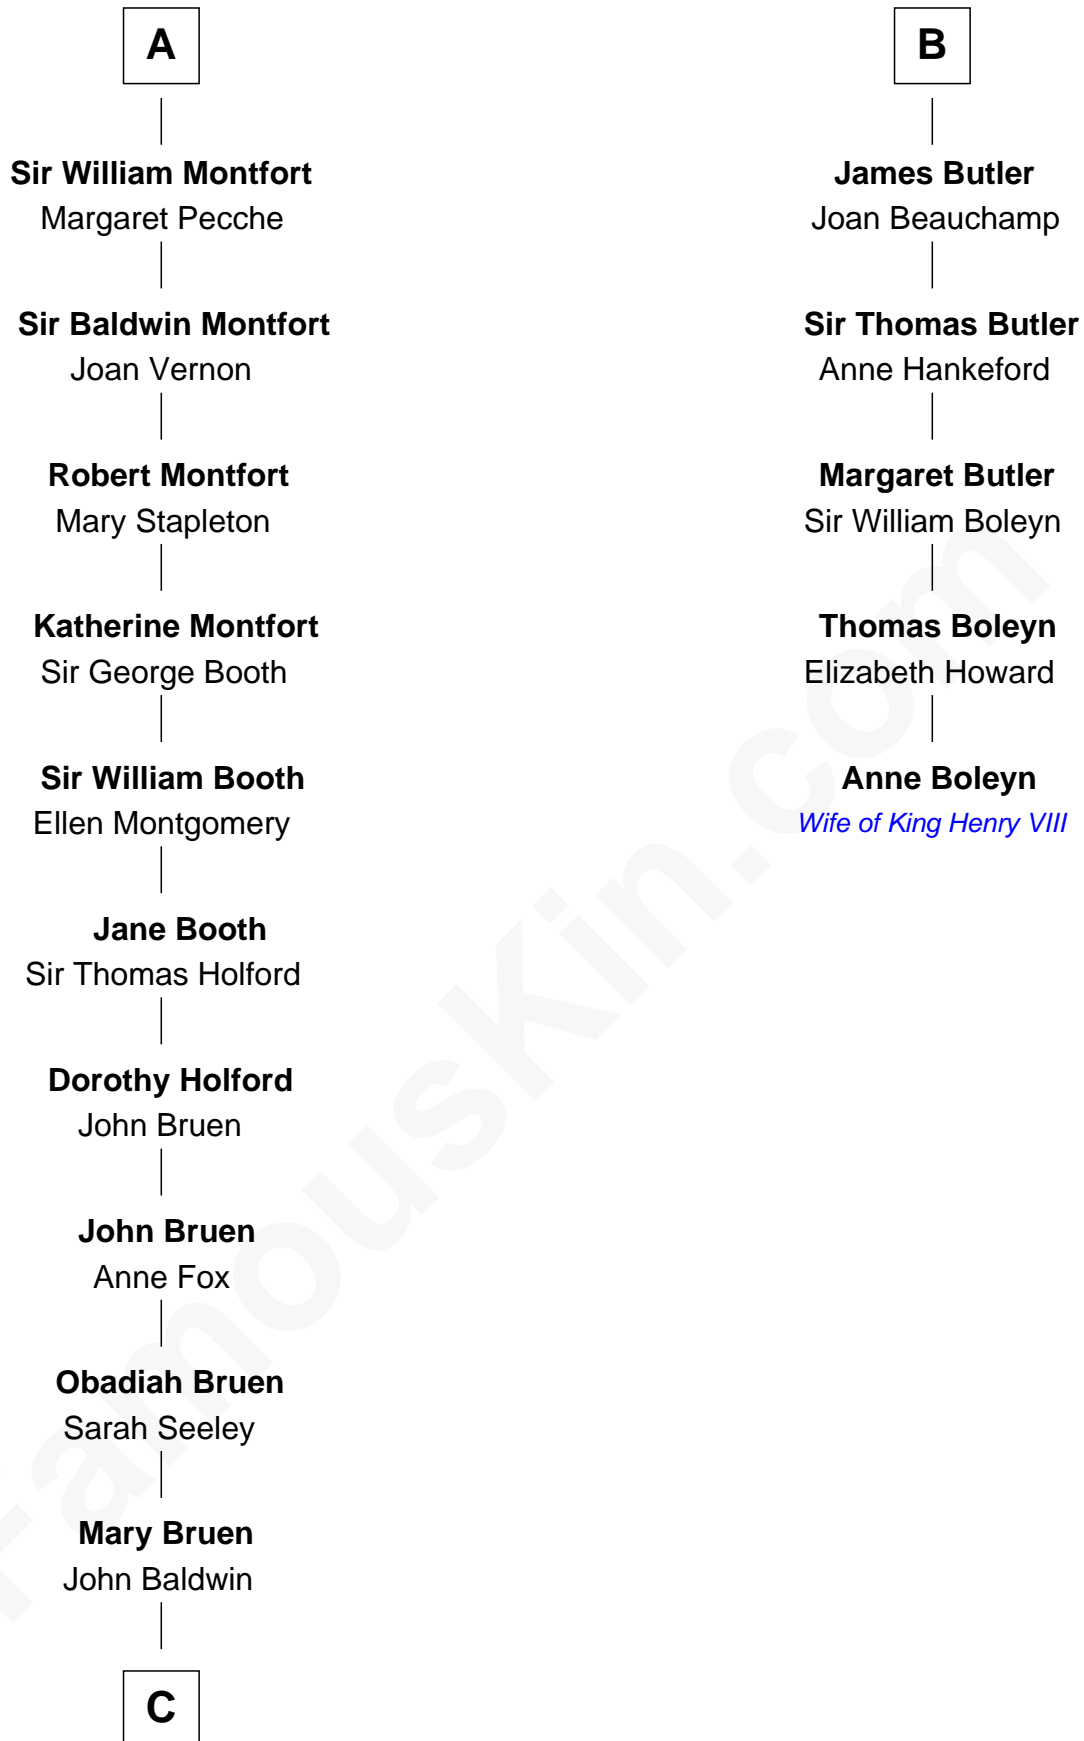

## Relationship Chart of

### Abraham Baldwin

*Signer of the U.S. Constitution*

11th cousin 9 times removed of

### Anne Boleyn

*2nd Wife of King Henry VIII*

**Richard de Clare**  
Amice of Gloucester

**C**

Abigail Baldwin

Samuel Baldwin

Timothy Baldwin

Bathsheba Stone