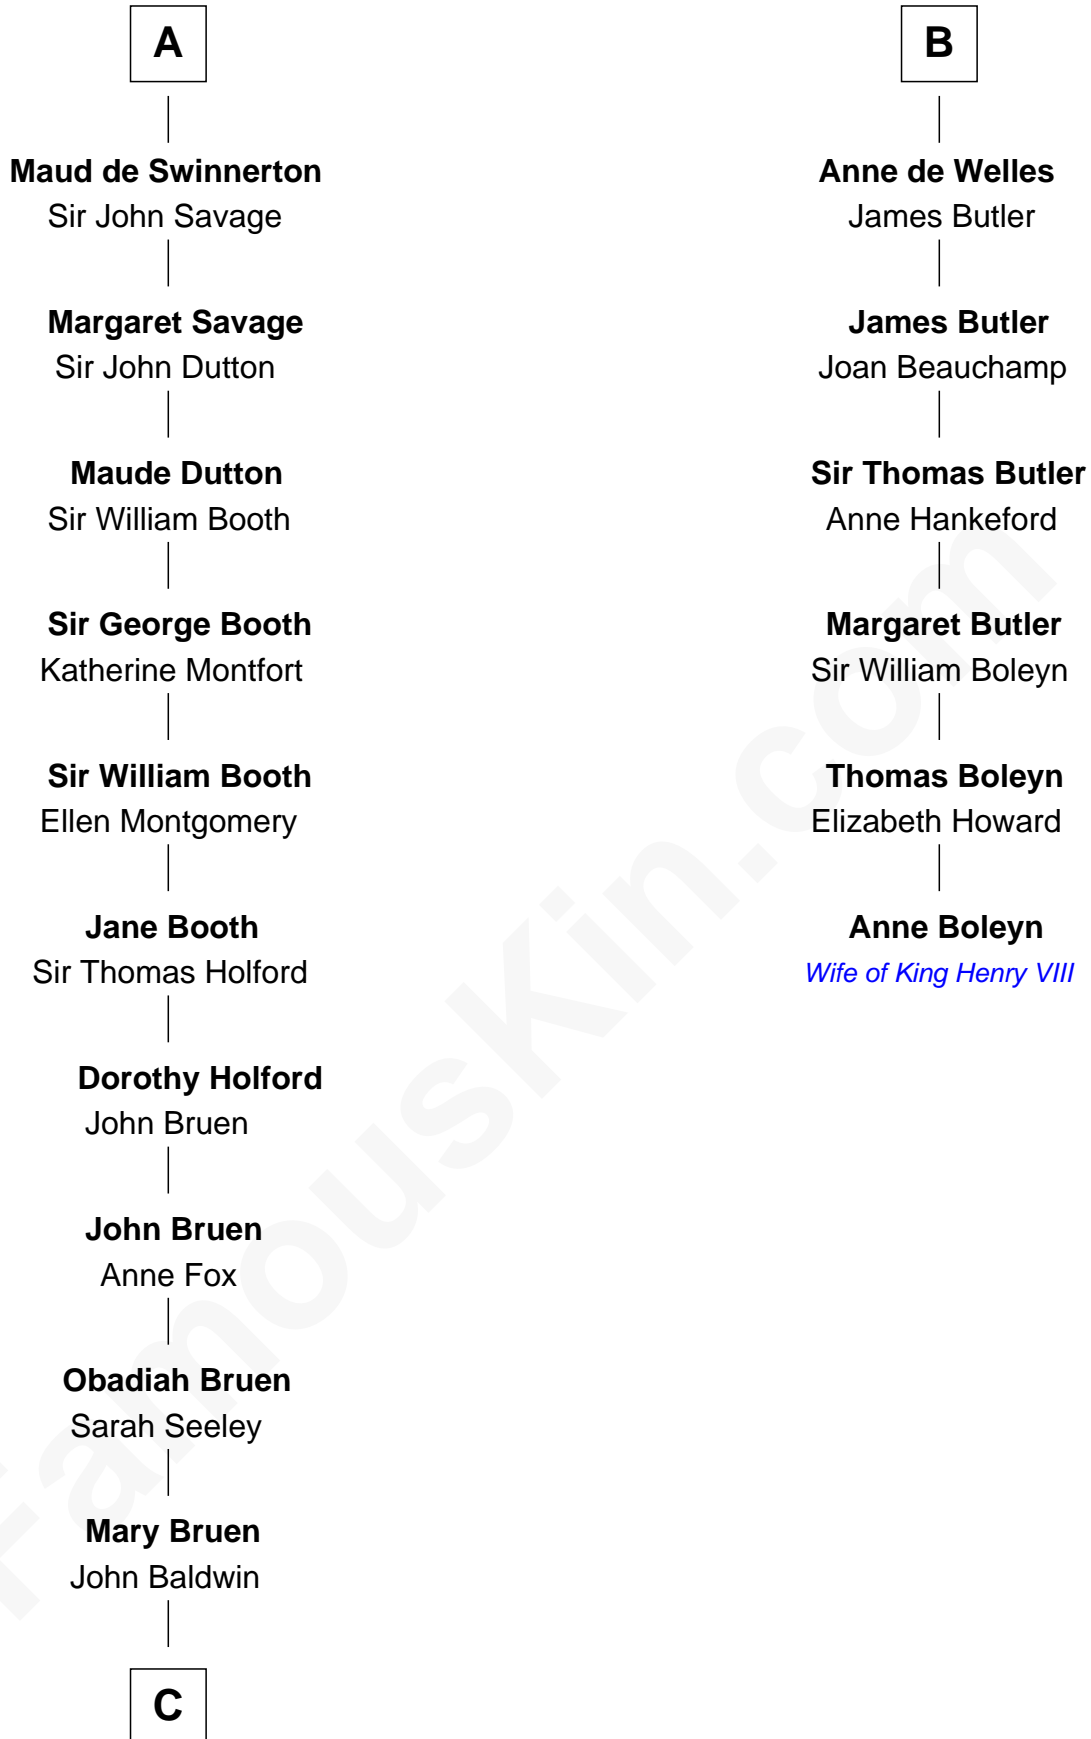

FamousKin.com

Relationship Chart of

Abraham Baldwin

Signer of the U.S. Constitution

12th cousin 8 times removed of

Anne Boleyn

2nd Wife of King Henry VIII

C

Abigail Baldwin

Samuel Baldwin

Timothy Baldwin

Bathsheba Stone

Michael Baldwin

Lucy Dudley

Abraham Baldwin

Signer of the U.S. Constitution