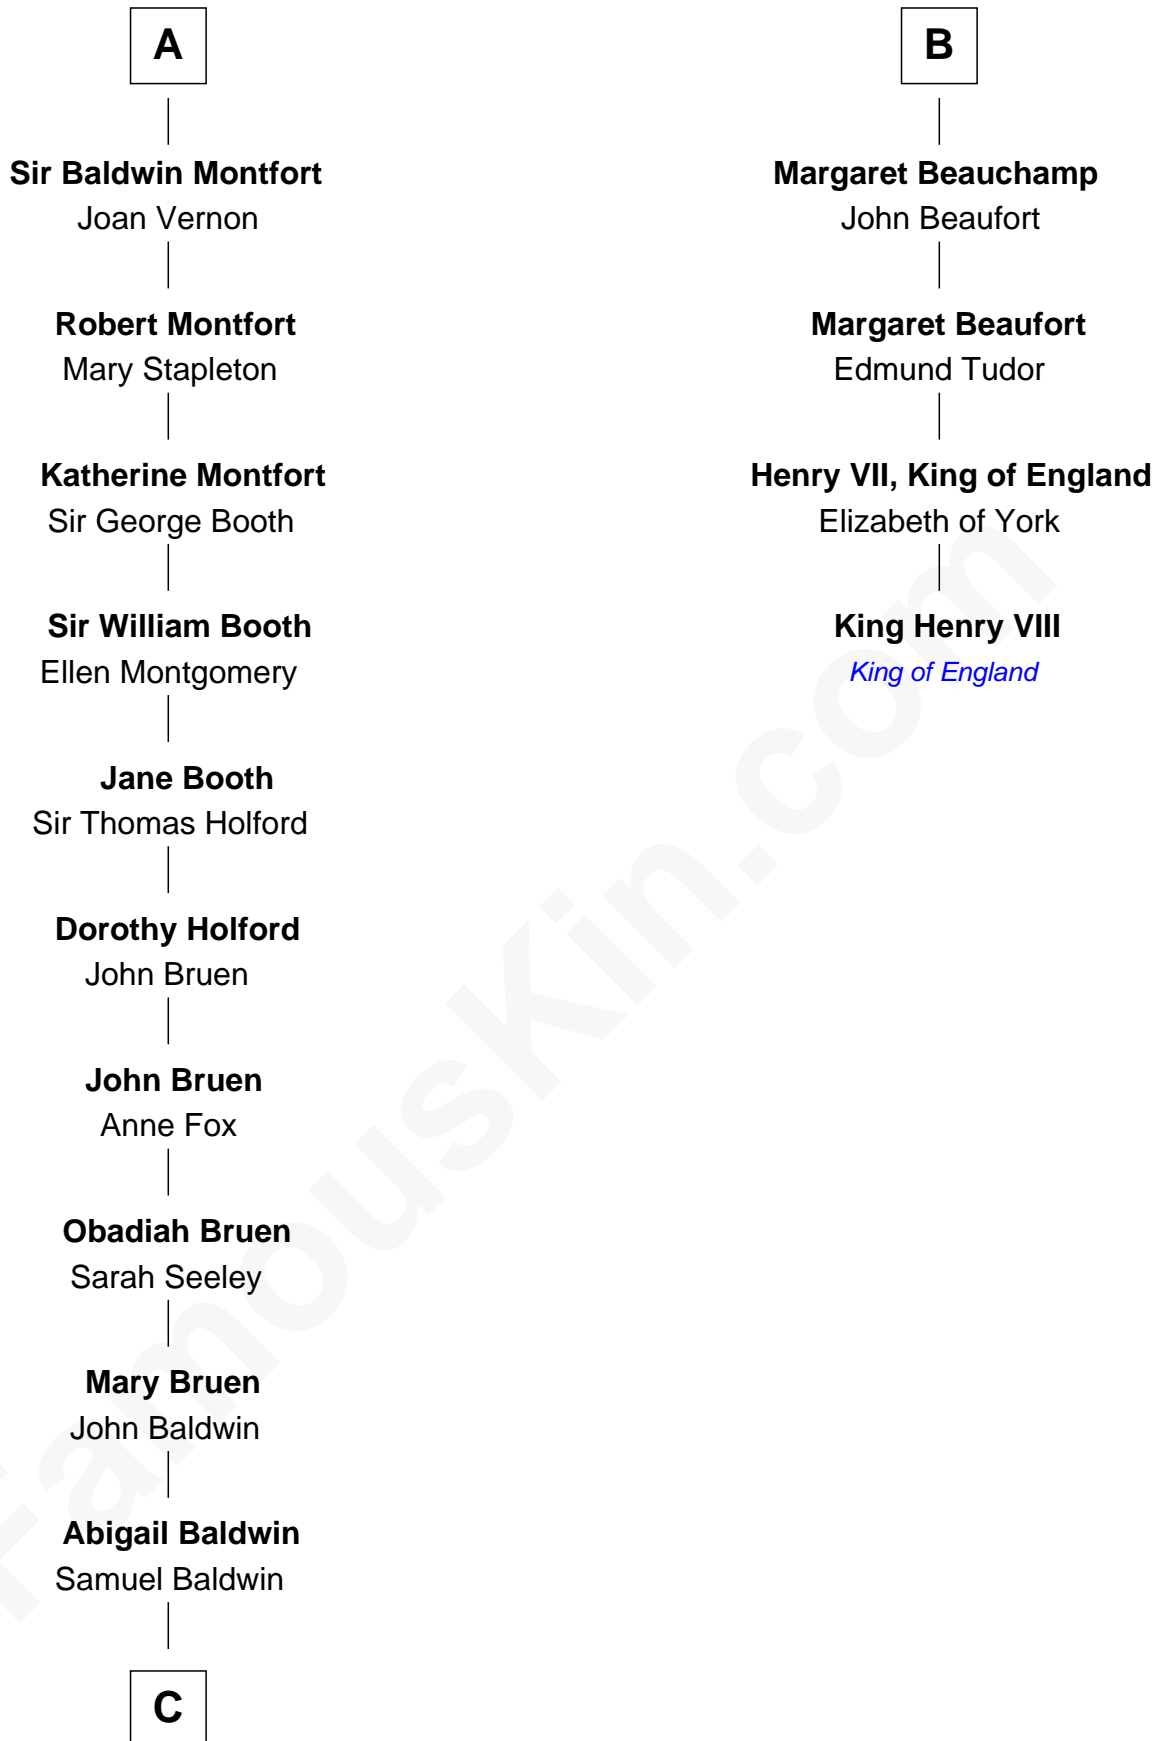

FamousKin.com Relationship Chart of

Abraham Baldwin

Signer of the U.S. Constitution

10th cousin 9 times removed of

King Henry VIII

King of England

Sir Humphrey de Bohun

Maud of Eu

C

—
Timothy Baldwin
Bathsheba Stone

—
Michael Baldwin
Lucy Dudley

—
Abraham Baldwin
Signer of the U.S. Constitution

FamousKin.com