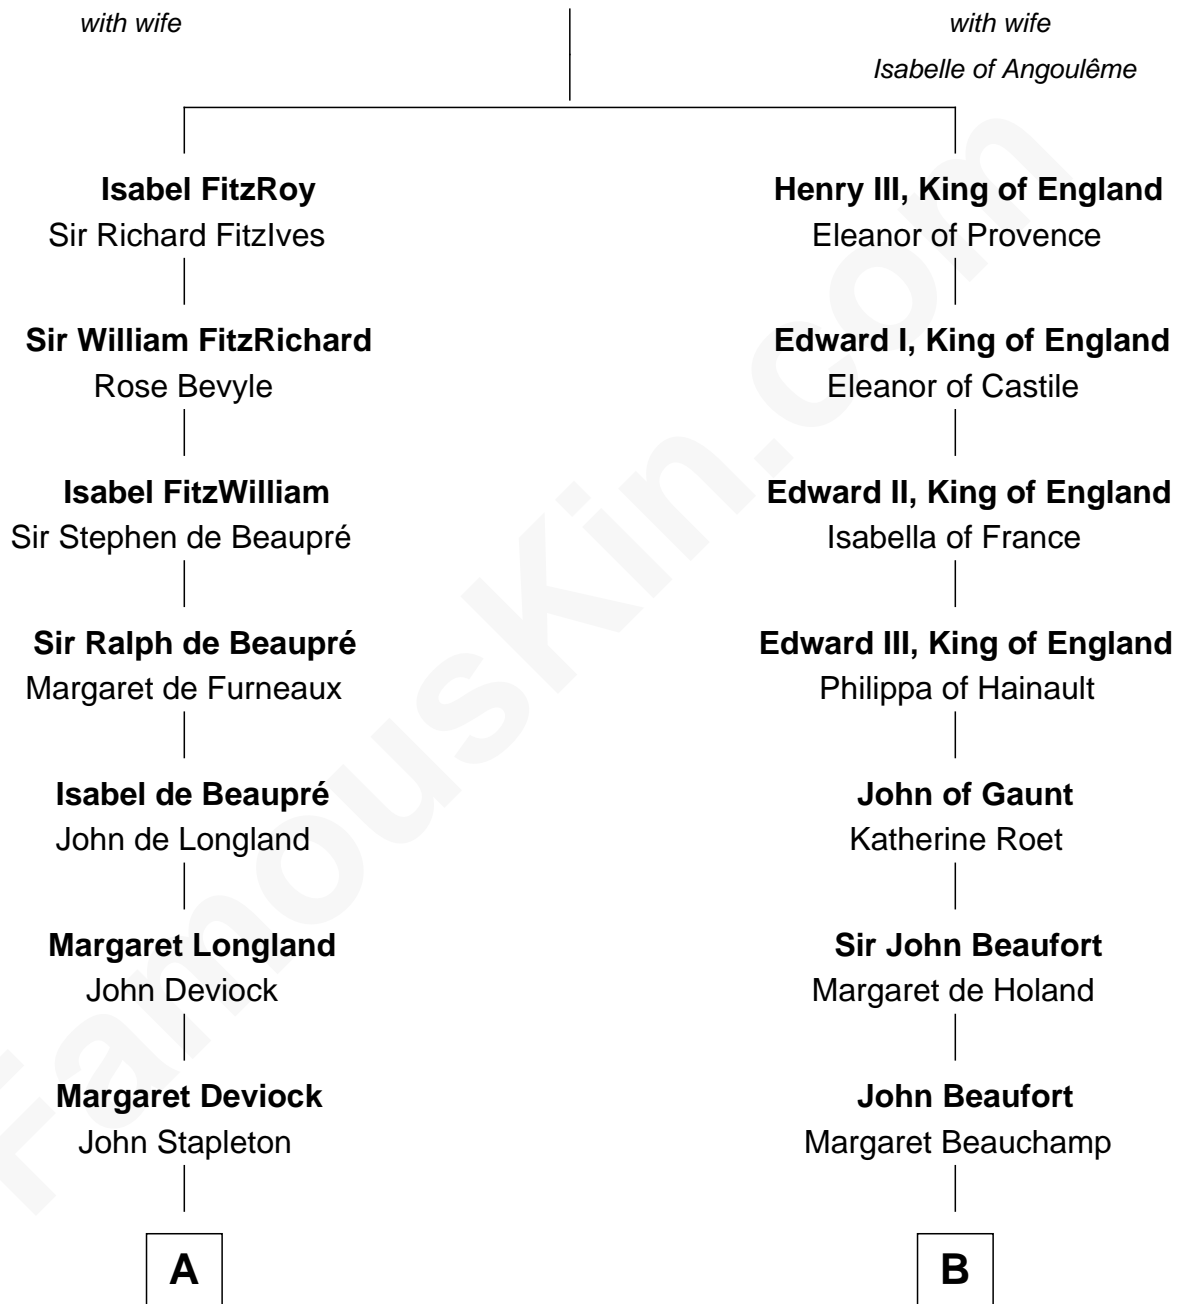

# FamousKin.com Relationship Chart of

**Abraham Baldwin**

*Signer of the U.S. Constitution*

9th cousin 10 times removed of

**King Henry VIII**

*King of England*

**John, King of England**

**C**

—  
**Timothy Baldwin**  
Bathsheba Stone

—  
**Michael Baldwin**  
Lucy Dudley

—  
**Abraham Baldwin**  
*Signer of the U.S. Constitution*

FamousKin.com