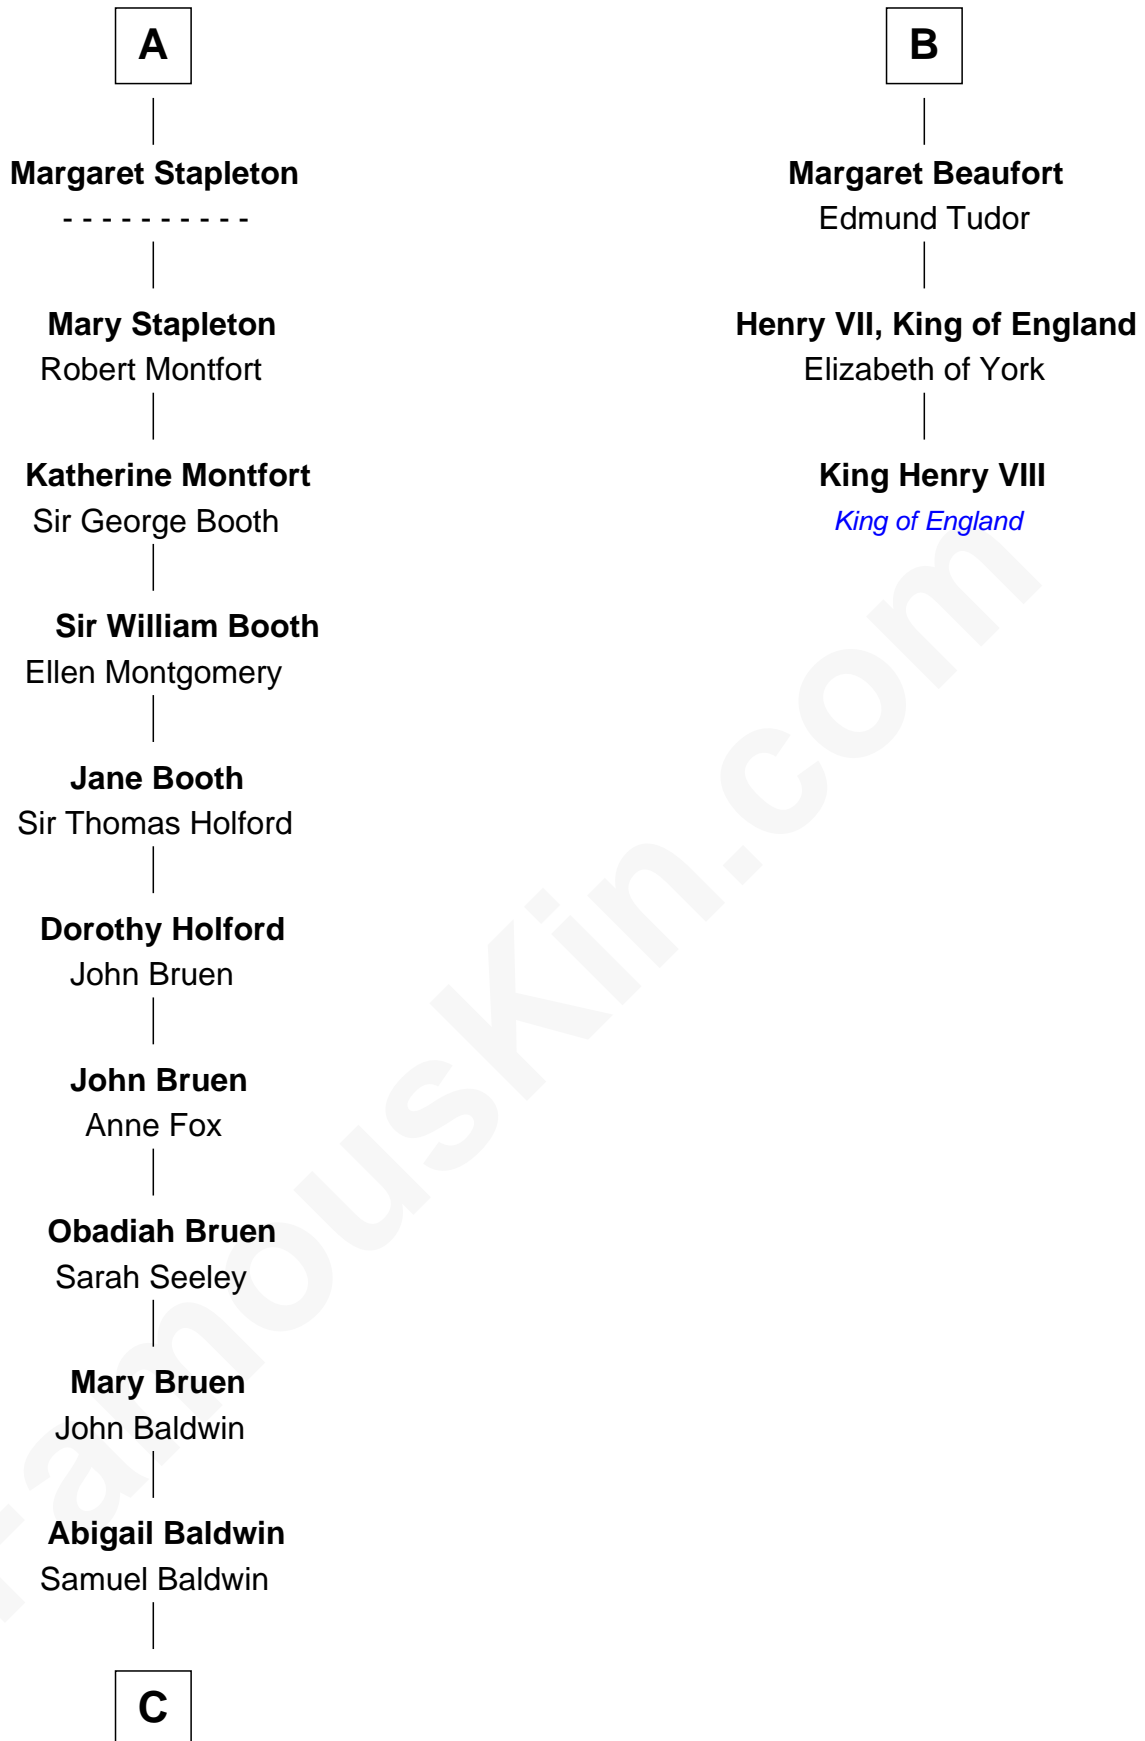

# FamousKin.com Relationship Chart of

**Abraham Baldwin**

*Signer of the U.S. Constitution*

9th cousin 10 times removed of

**King Henry VIII**

*King of England*

**John, King of England**

**C**

—  
**Timothy Baldwin**  
Bathsheba Stone

—  
**Michael Baldwin**  
Lucy Dudley

—  
**Abraham Baldwin**  
*Signer of the U.S. Constitution*

FamousKin.com