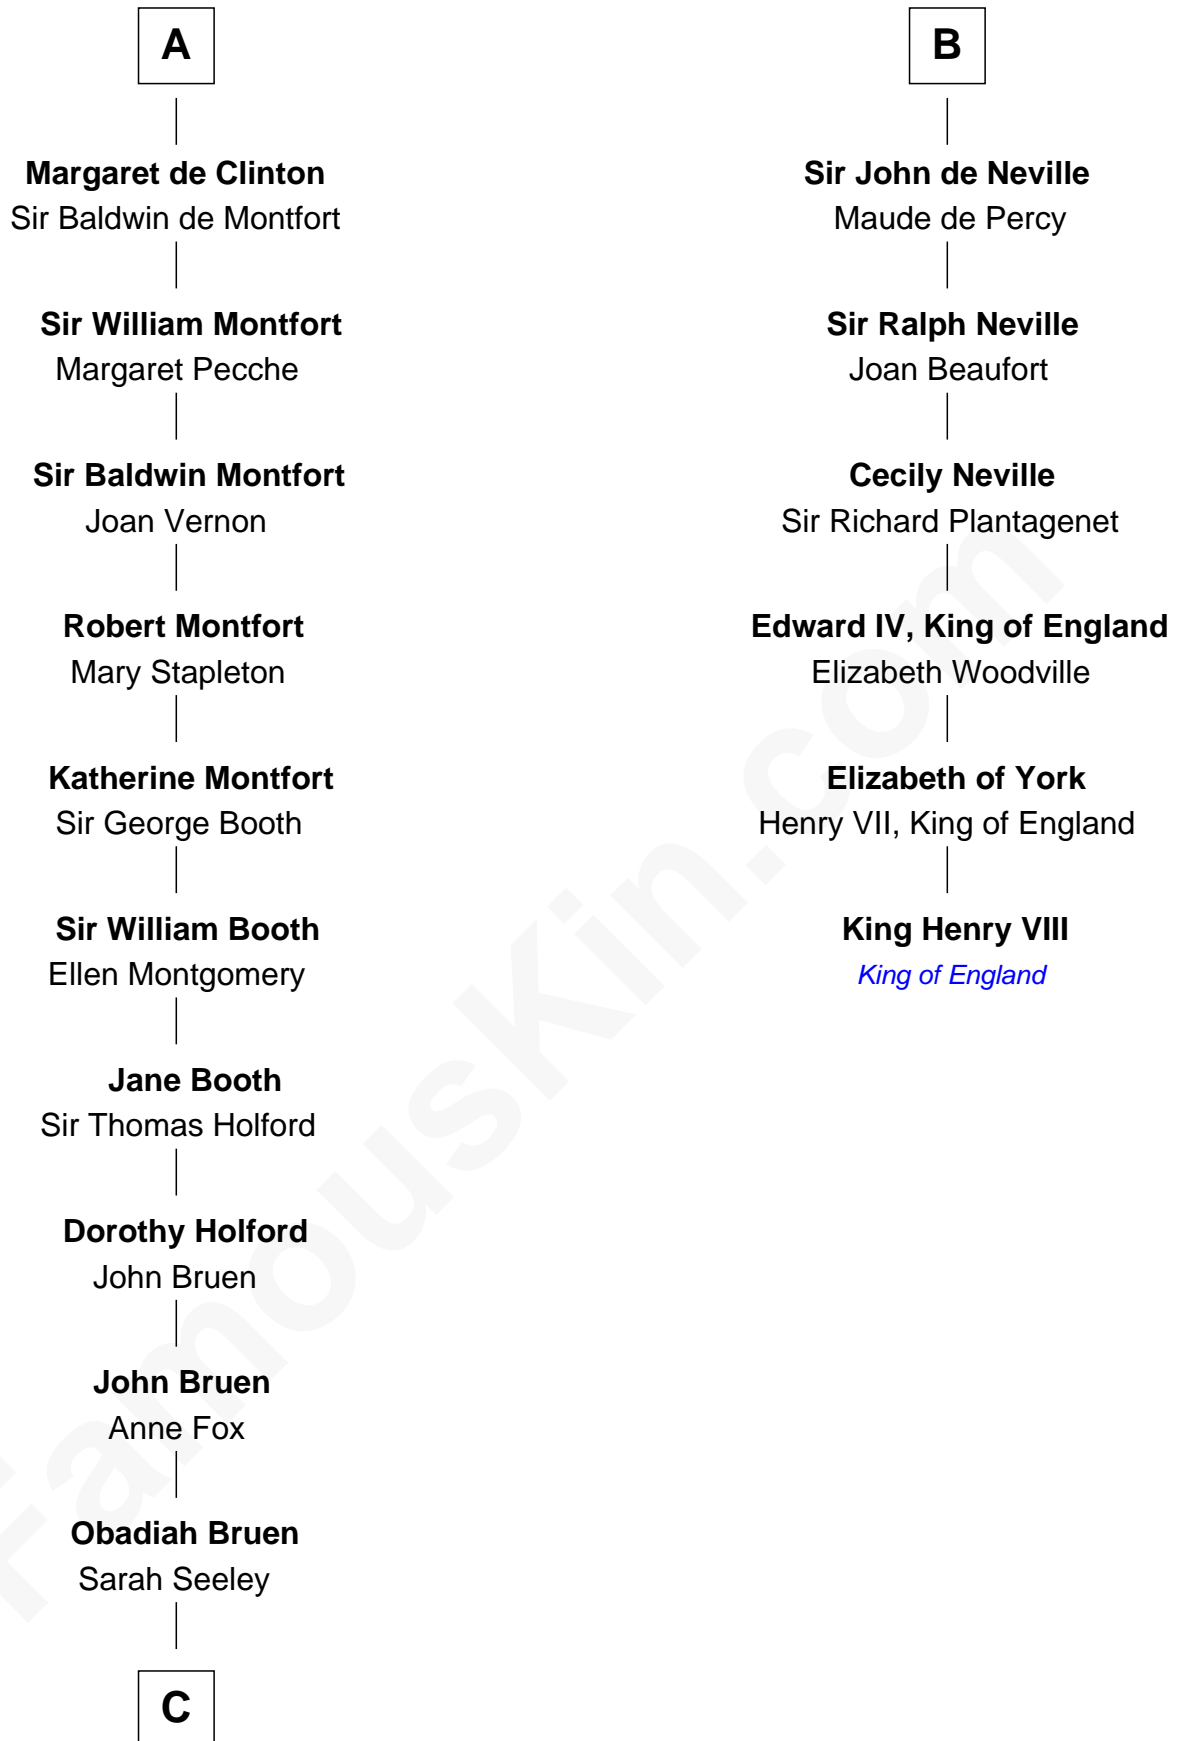

# FamousKin.com Relationship Chart of

**Abraham Baldwin**

*Signer of the U.S. Constitution*

12th cousin 9 times removed of

**King Henry VIII**

*King of England*

**C**

—  
**Mary Bruen**  
John Baldwin

—  
**Abigail Baldwin**  
Samuel Baldwin

—  
**Timothy Baldwin**  
Bathsheba Stone

—  
**Michael Baldwin**  
Lucy Dudley

—  
**Abraham Baldwin**  
*Signer of the U.S. Constitution*

FamousKin.com