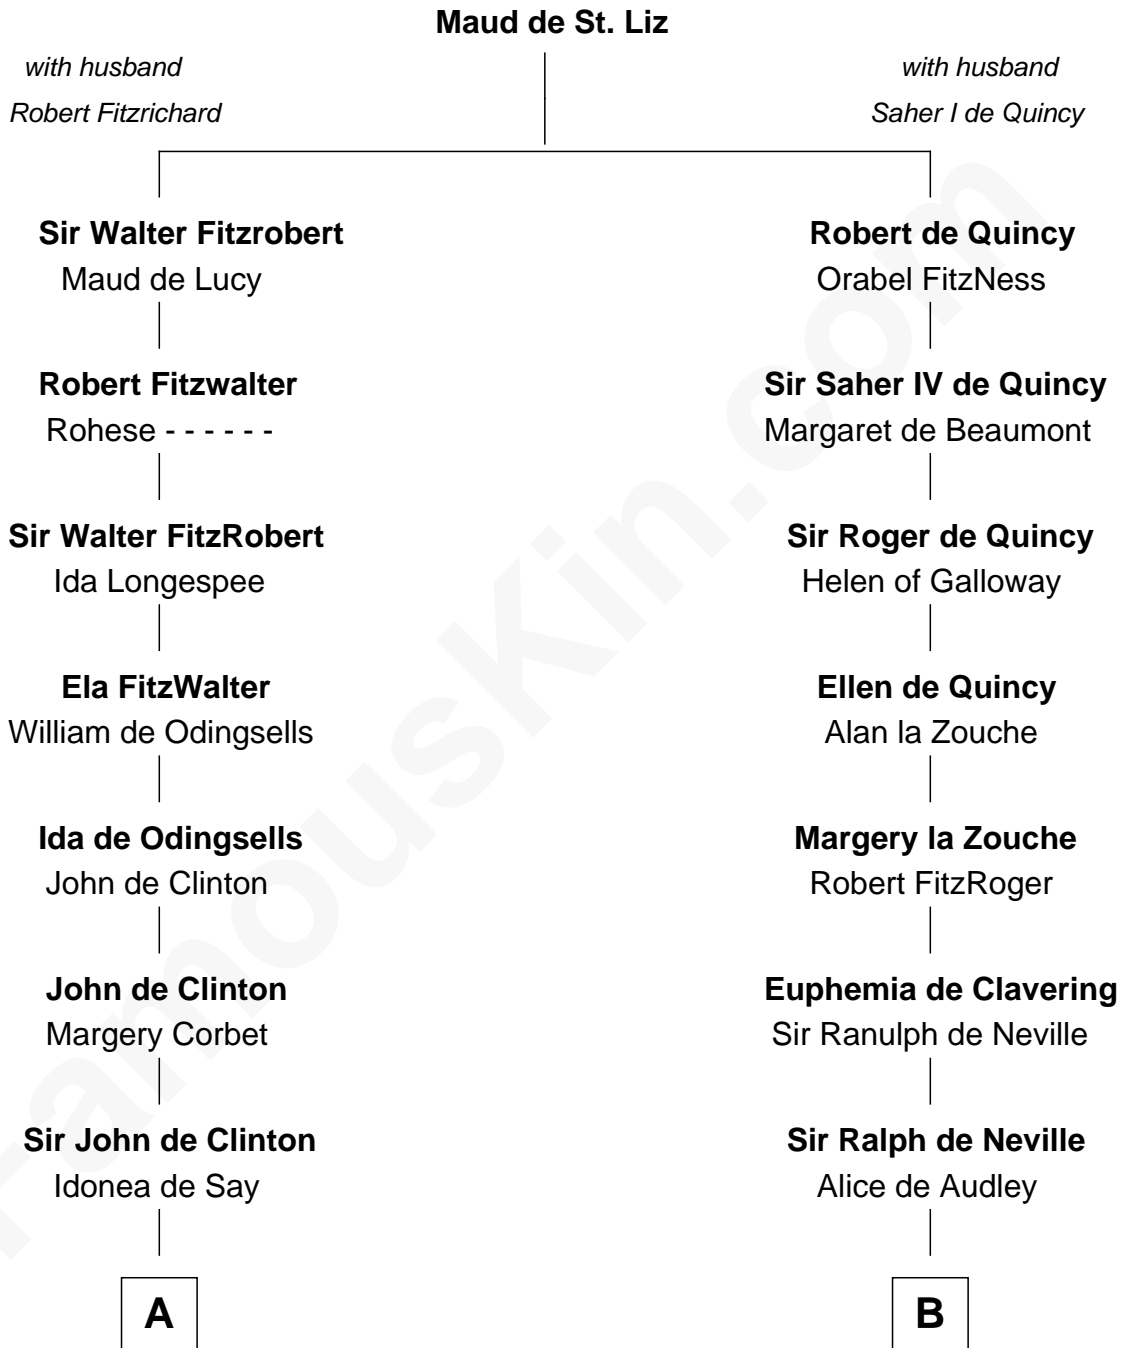

# FamousKin.com Relationship Chart of

**Abraham Baldwin**

*Signer of the U.S. Constitution*

12th cousin 9 times removed of

**King Henry VIII**

*King of England*

**C**

—  
**Mary Bruen**  
John Baldwin

—  
**Abigail Baldwin**  
Samuel Baldwin

—  
**Timothy Baldwin**  
Bathsheba Stone

—  
**Michael Baldwin**  
Lucy Dudley

—  
**Abraham Baldwin**  
*Signer of the U.S. Constitution*

FamousKin.com