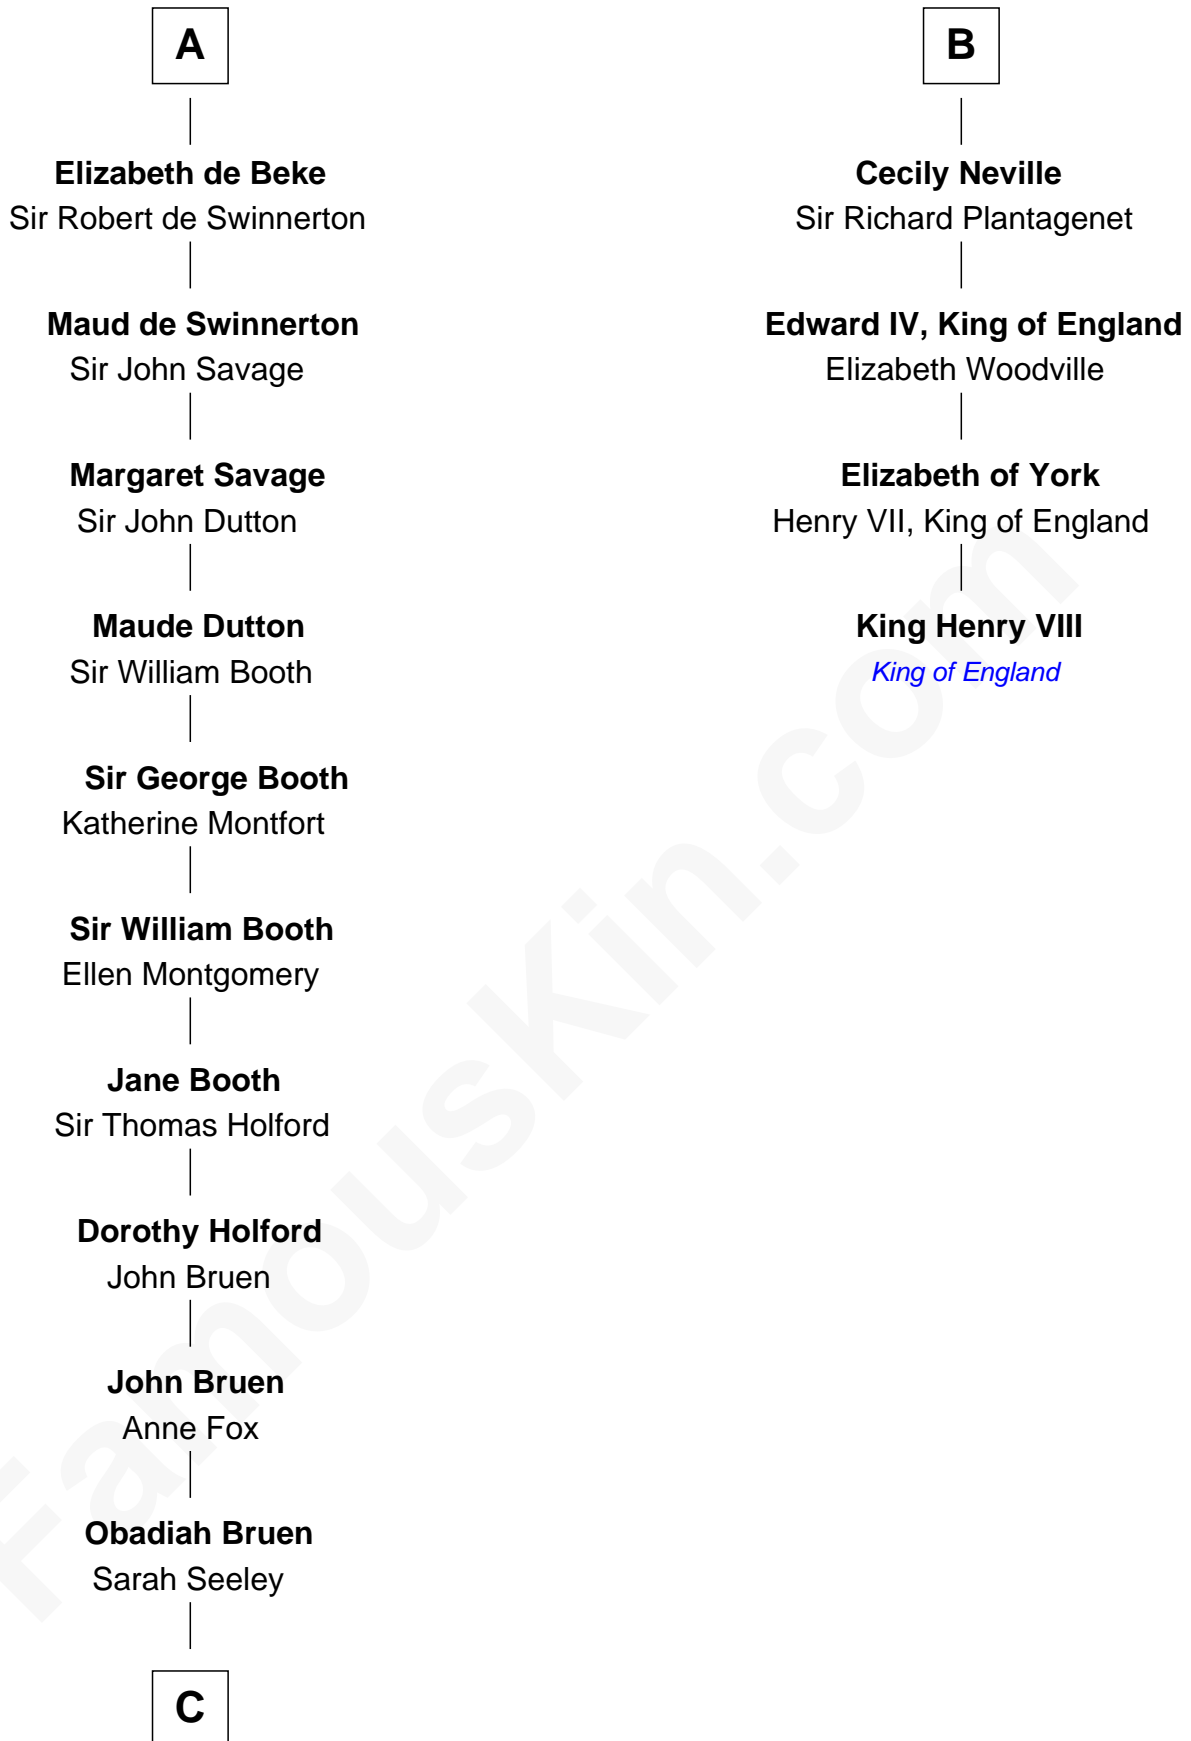

# FamousKin.com Relationship Chart of

**Abraham Baldwin**

*Signer of the U.S. Constitution*

10th cousin 11 times removed of

**King Henry VIII**

*King of England*

**C**

—  
**Mary Bruen**  
John Baldwin

—  
**Abigail Baldwin**  
Samuel Baldwin

—  
**Timothy Baldwin**  
Bathsheba Stone

—  
**Michael Baldwin**  
Lucy Dudley

—  
**Abraham Baldwin**  
*Signer of the U.S. Constitution*

FamousKin.com