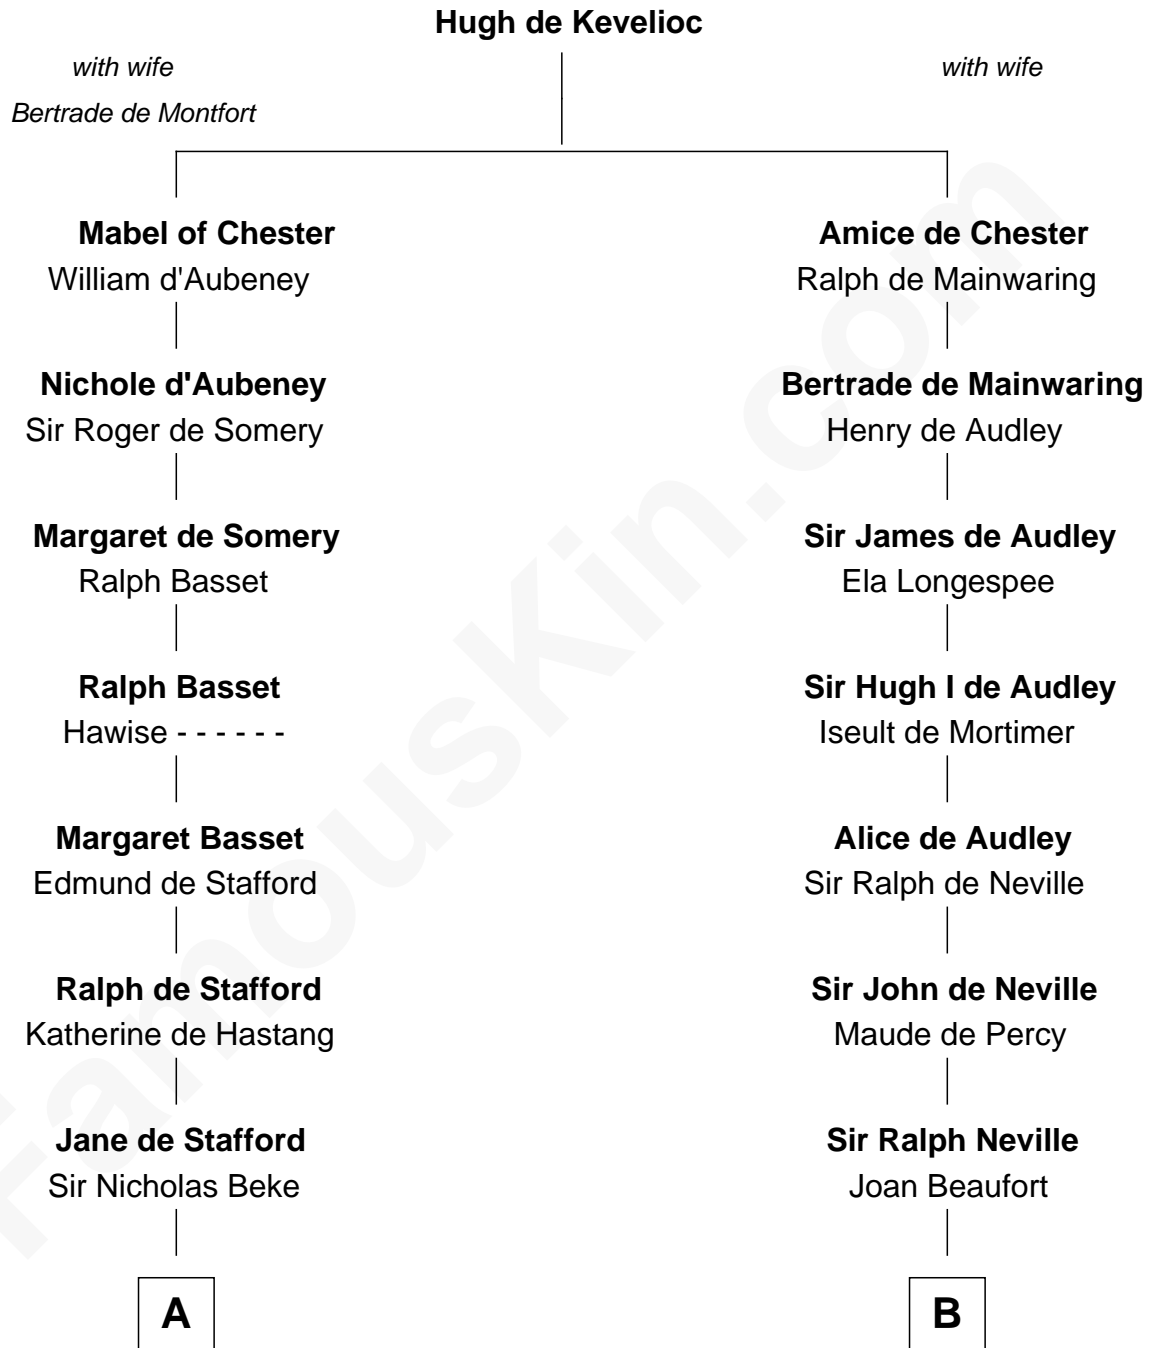

# FamousKin.com Relationship Chart of

**Abraham Baldwin**

*Signer of the U.S. Constitution*

10th cousin 11 times removed of

**King Henry VIII**

*King of England*

**C**

—  
**Mary Bruen**  
John Baldwin

—  
**Abigail Baldwin**  
Samuel Baldwin

—  
**Timothy Baldwin**  
Bathsheba Stone

—  
**Michael Baldwin**  
Lucy Dudley

—  
**Abraham Baldwin**  
*Signer of the U.S. Constitution*

FamousKin.com