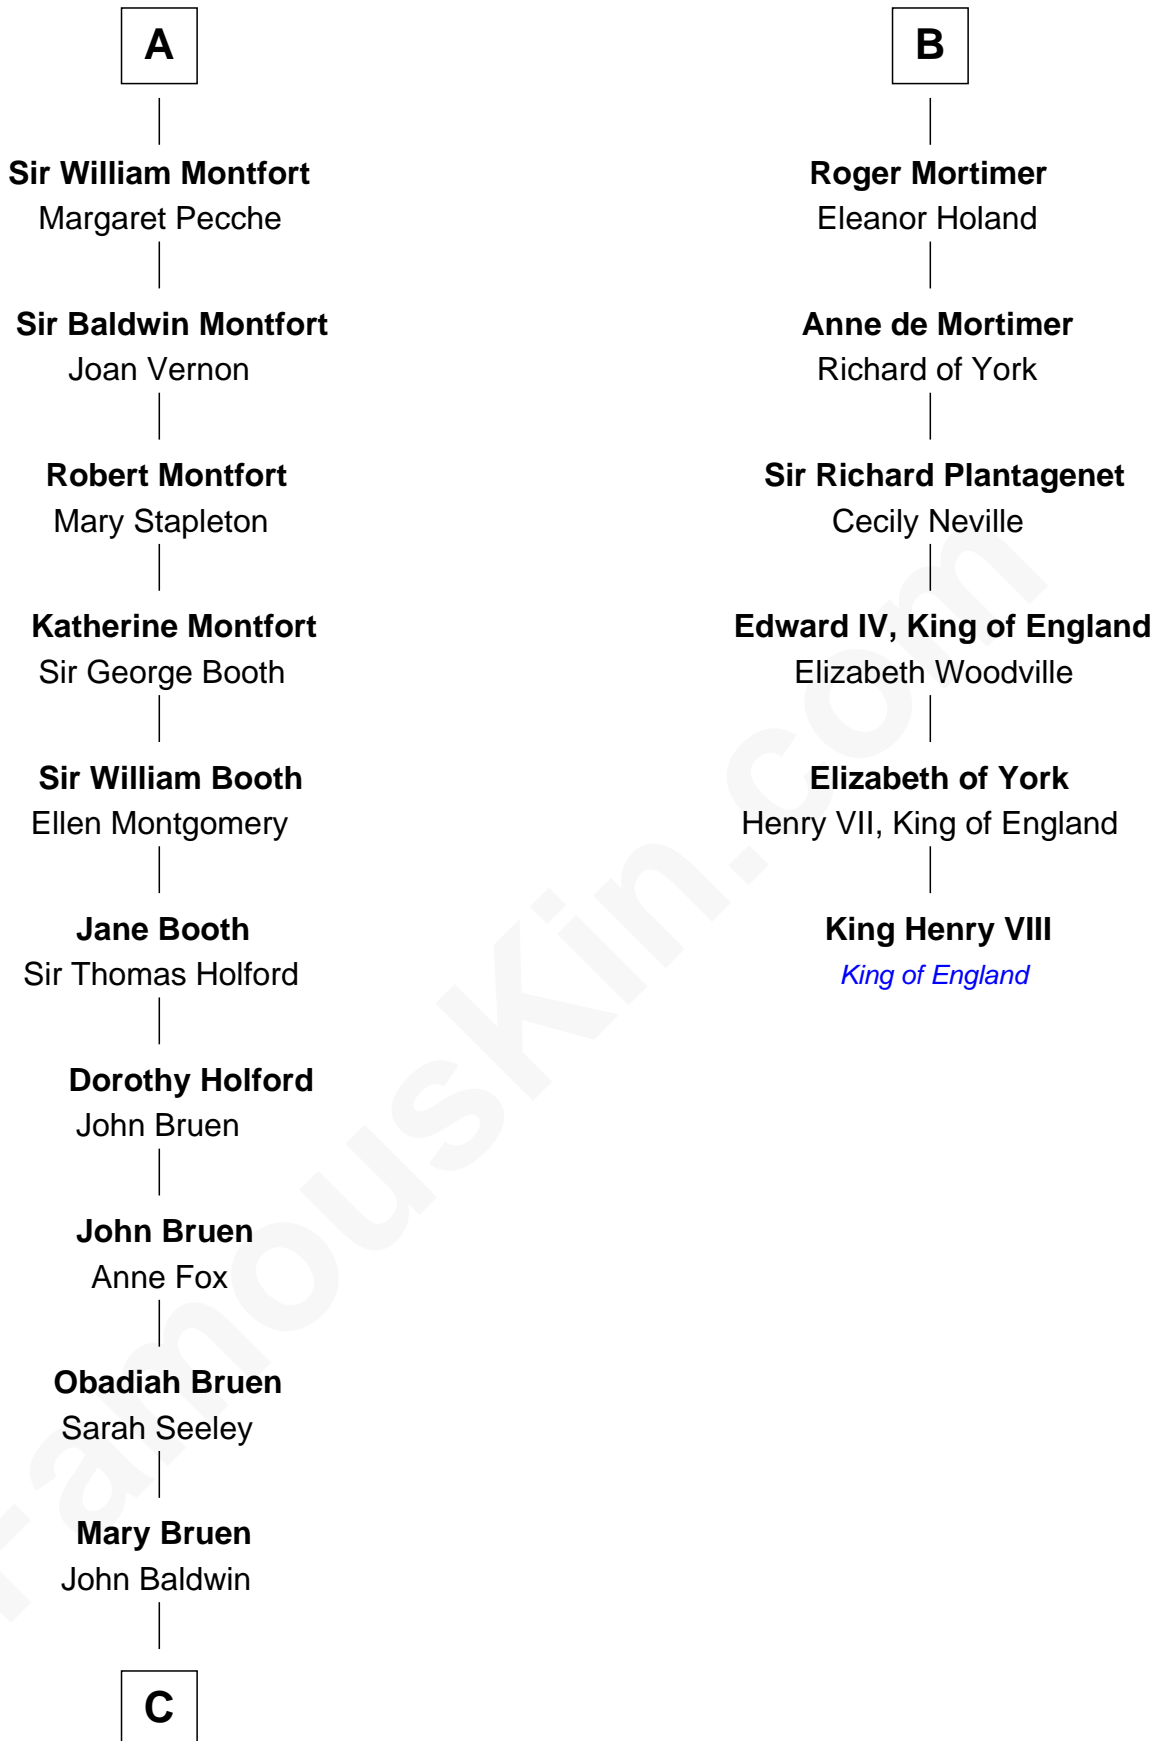

# FamousKin.com Relationship Chart of

**Abraham Baldwin**

*Signer of the U.S. Constitution*

12th cousin 8 times removed of

**King Henry VIII**

*King of England*

**Richard de Clare**  
Amice of Gloucester

**C**

Abigail Baldwin

Samuel Baldwin

Timothy Baldwin

Bathsheba Stone

Michael Baldwin

Lucy Dudley

Abraham Baldwin

*Signer of the U.S. Constitution*