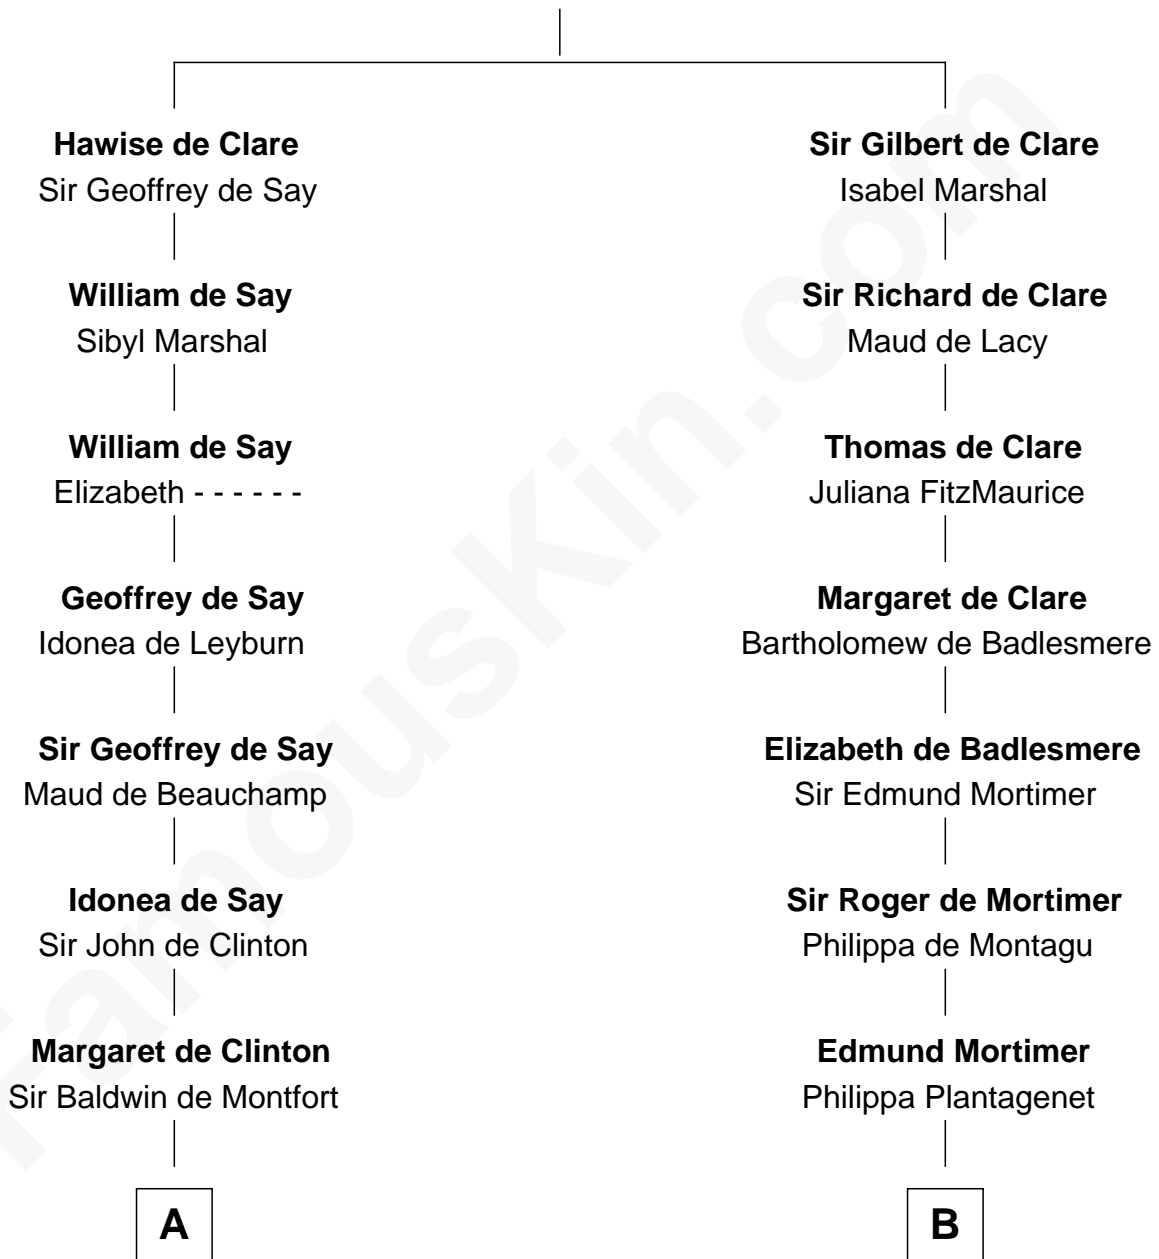

# FamousKin.com Relationship Chart of

**Abraham Baldwin**

*Signer of the U.S. Constitution*

12th cousin 8 times removed of

**King Henry VIII**

*King of England*

**Richard de Clare**  
Amice of Gloucester

**C**

Abigail Baldwin

Samuel Baldwin

Timothy Baldwin

Bathsheba Stone

Michael Baldwin

Lucy Dudley

Abraham Baldwin

*Signer of the U.S. Constitution*