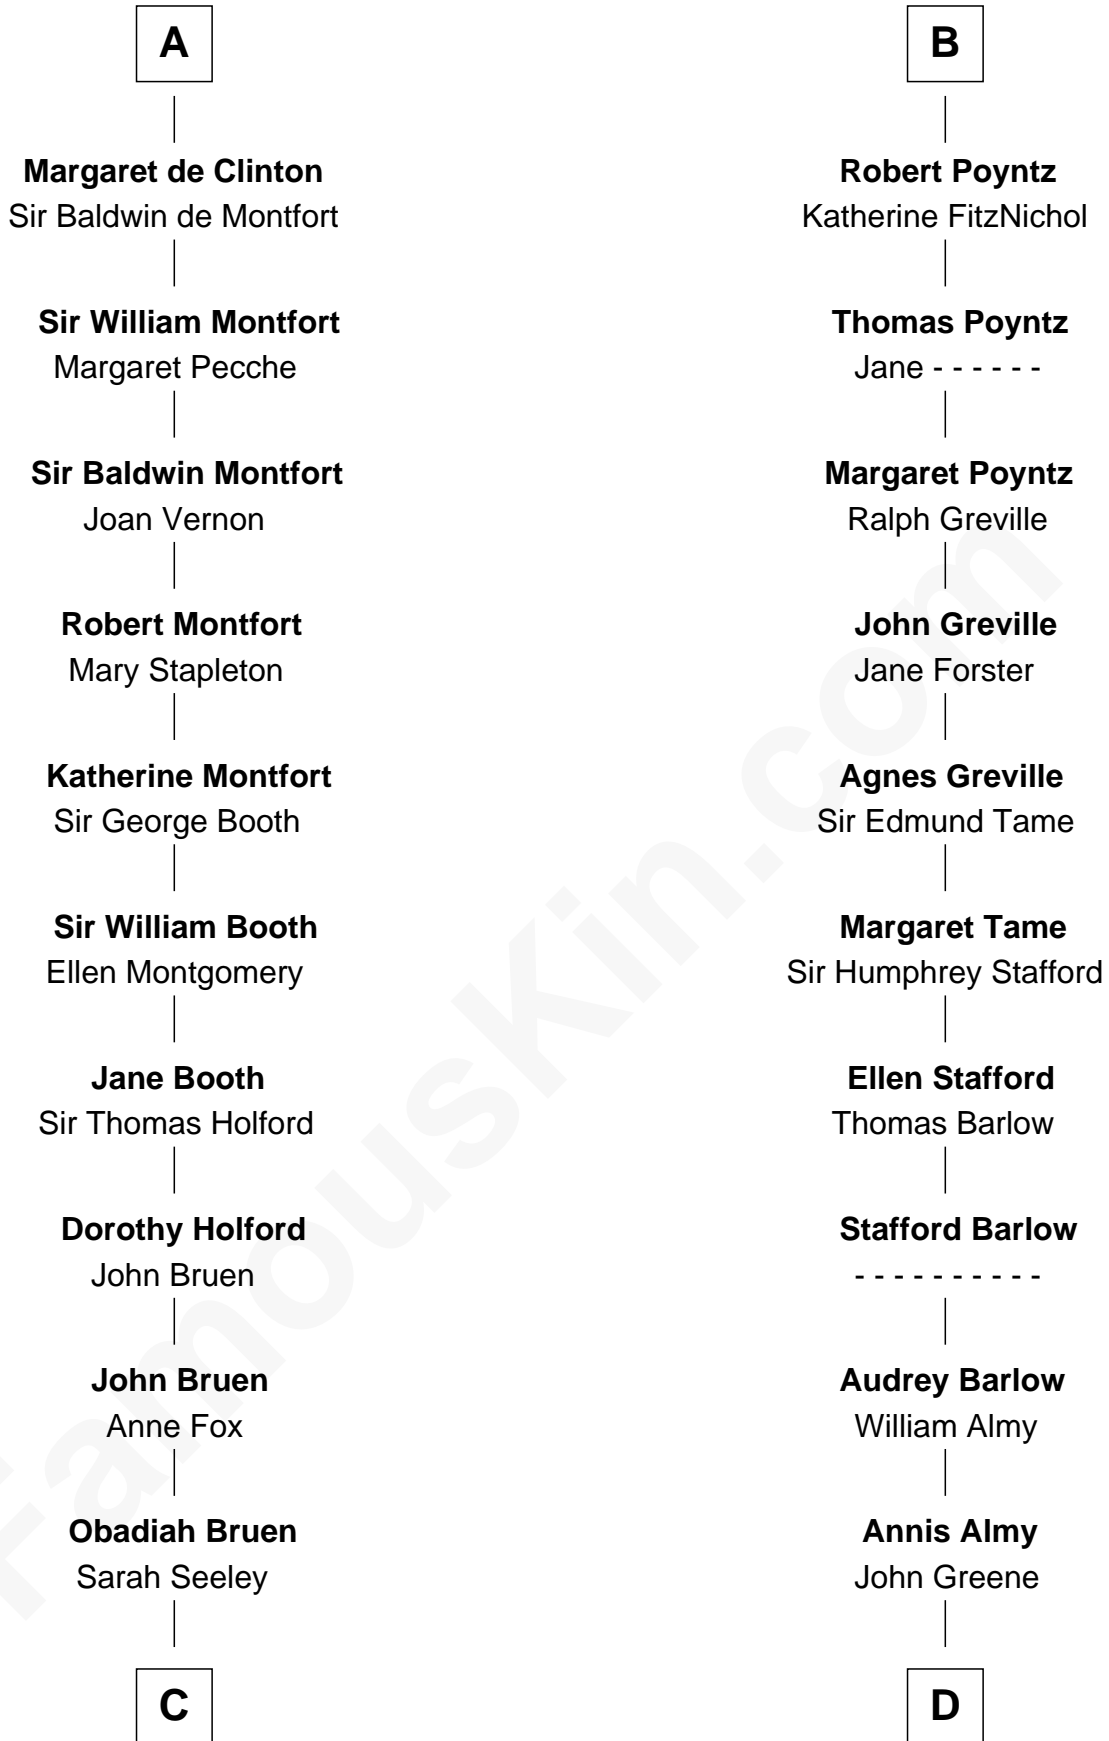

# FamousKin.com Relationship Chart of

**Abraham Baldwin**

*Signer of the U.S. Constitution*

21st cousin of

**Samuel Ward King**

*15th Governor of Rhode Island*

**C**

**Mary Bruen**  
John Baldwin

**Abigail Baldwin**  
Samuel Baldwin

**Timothy Baldwin**  
Bathsheba Stone

**Michael Baldwin**  
Lucy Dudley

**Abraham Baldwin**  
*Signer of the U.S. Constitution*

**D**

**Samuel Greene**  
Mary Gorton

**Samuel Greene**  
Sarah Coggeshall

**Mercy Green**  
John Walton

**Welthian Walton**  
William Borden King

**Samuel Ward King**  
*15th Governor of Rhode Island*