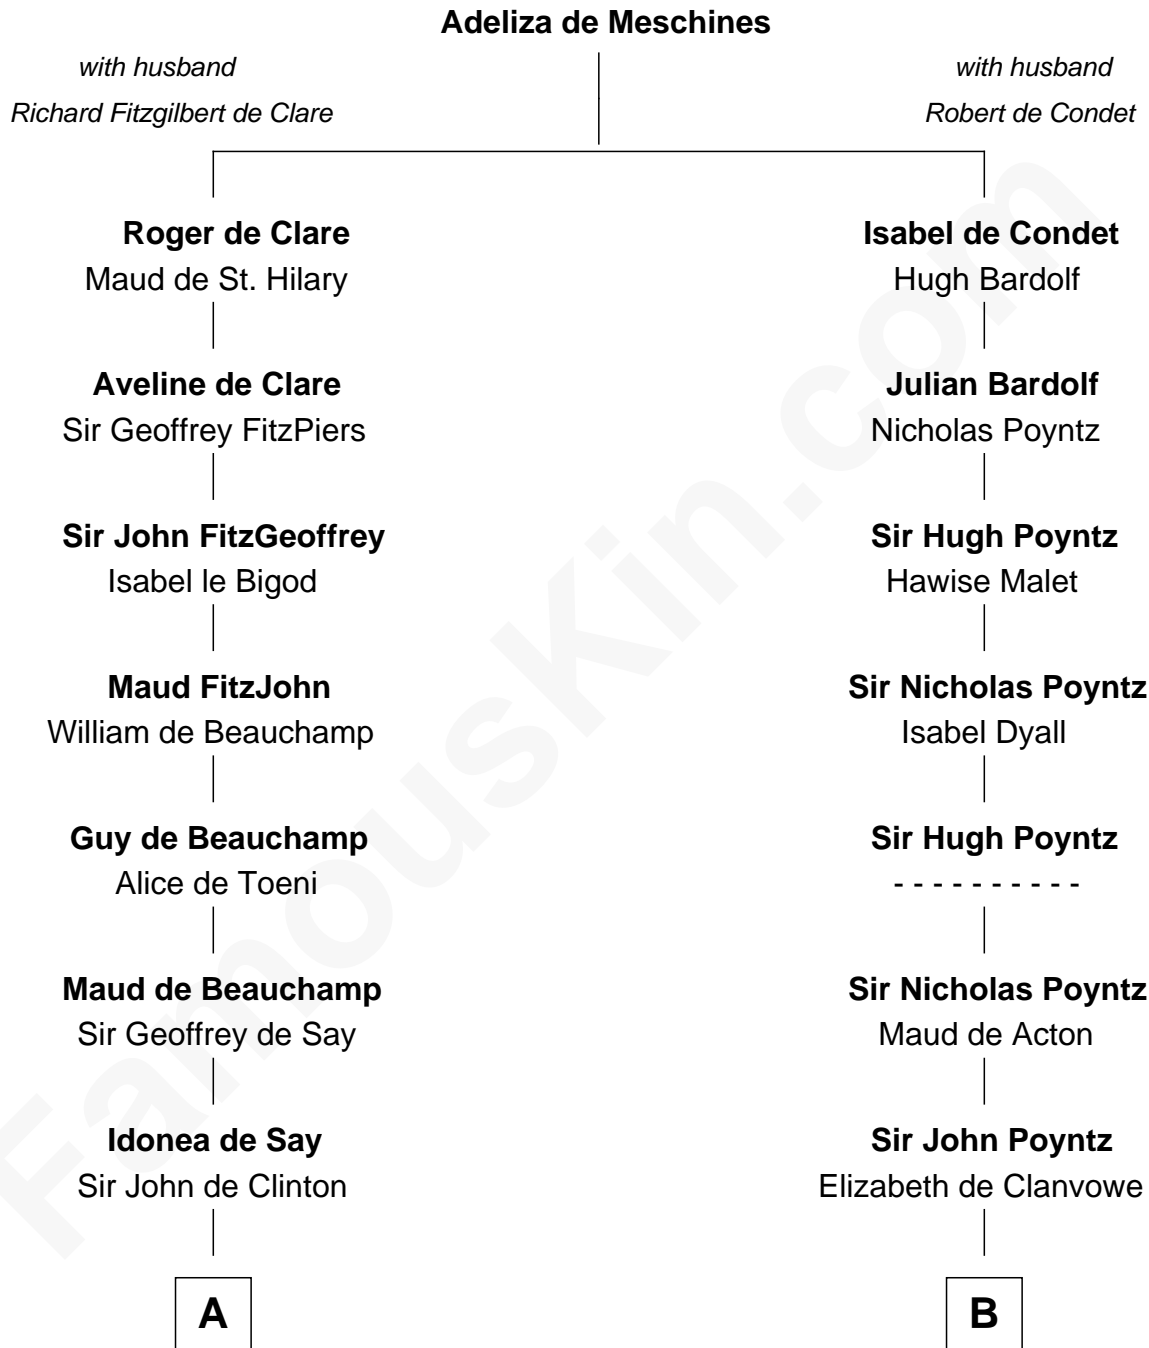

# FamousKin.com Relationship Chart of

**Abraham Baldwin**

*Signer of the U.S. Constitution*

21st cousin of

**Samuel Ward King**

*15th Governor of Rhode Island*

**C**

**Mary Bruen**  
John Baldwin

**Abigail Baldwin**  
Samuel Baldwin

**Timothy Baldwin**  
Bathsheba Stone

**Michael Baldwin**  
Lucy Dudley

**Abraham Baldwin**  
*Signer of the U.S. Constitution*

**D**

**Samuel Greene**  
Mary Gorton

**Samuel Greene**  
Sarah Coggeshall

**Mercy Green**  
John Walton

**Welthian Walton**  
William Borden King

**Samuel Ward King**  
*15th Governor of Rhode Island*