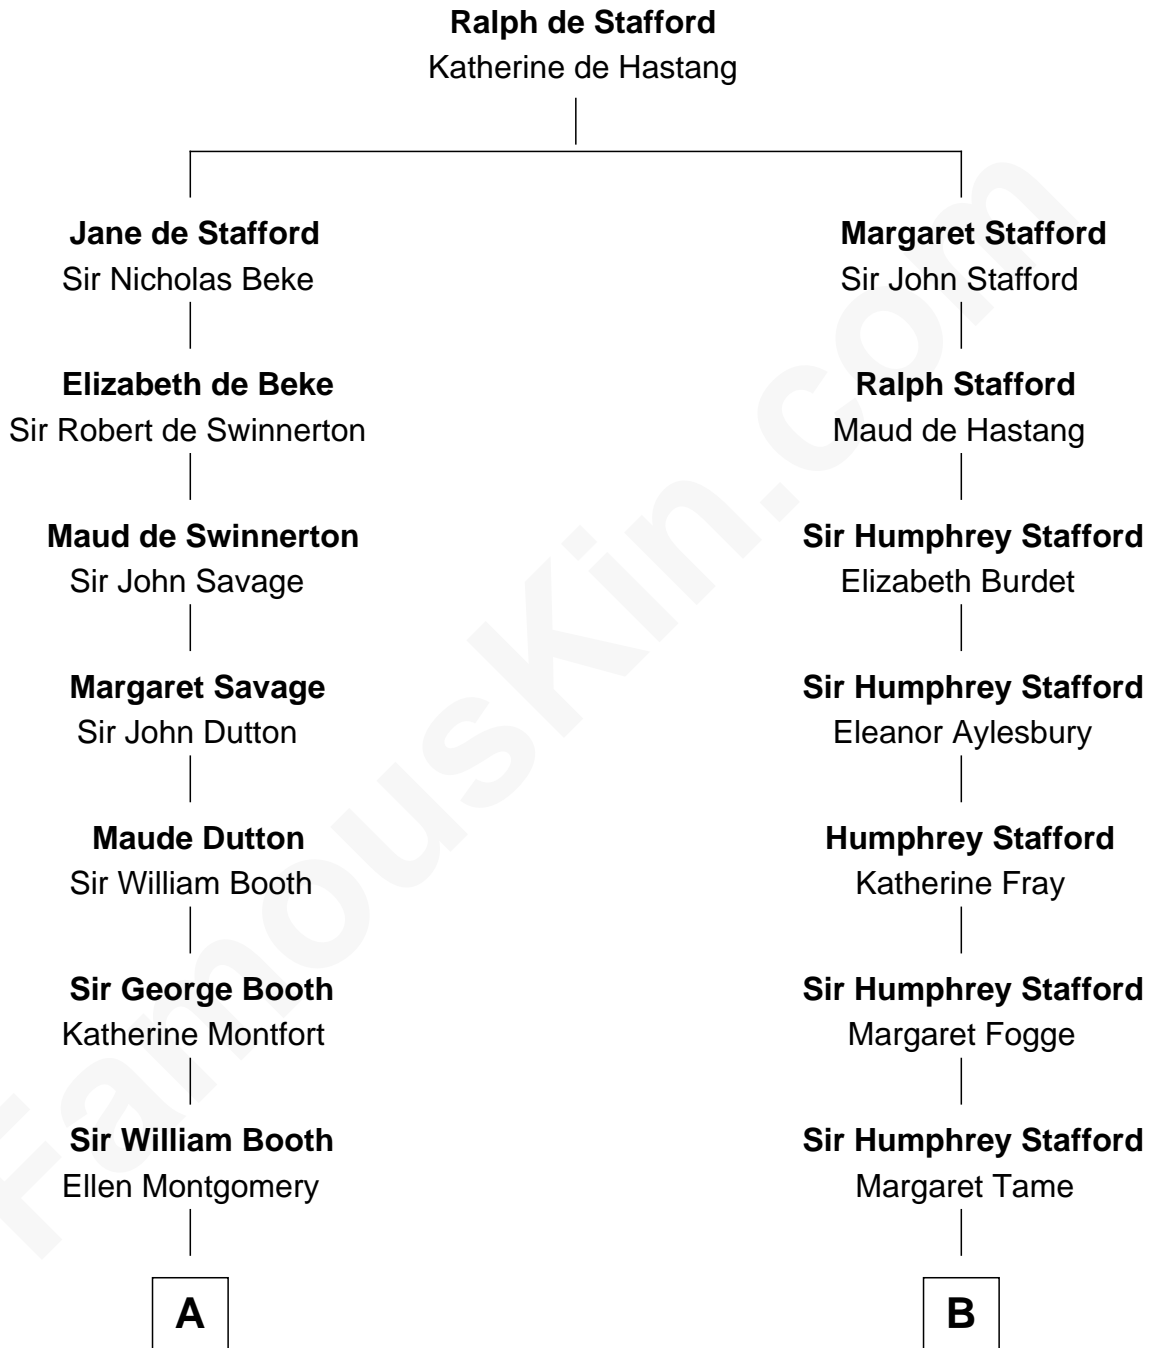

FamousKin.com Relationship Chart of

Abraham Baldwin

Signer of the U.S. Constitution

15th cousin of

Samuel Ward King

15th Governor of Rhode Island

A

Jane Booth
Sir Thomas Holford

Dorothy Holford
John Bruen

John Bruen
Anne Fox

Obadiah Bruen
Sarah Seeley

Mary Bruen
John Baldwin

Abigail Baldwin
Samuel Baldwin

Timothy Baldwin
Bathsheba Stone

Michael Baldwin
Lucy Dudley

Abraham Baldwin

Signer of the U.S. Constitution

B

Ellen Stafford
Thomas Barlow

Stafford Barlow

Audrey Barlow
William Almy

Annis Almy
John Greene

Samuel Greene
Mary Gorton

Samuel Greene
Sarah Coggeshall

Mercy Green
John Walton

Welthian Walton
William Borden King

Samuel Ward King

15th Governor of Rhode Island