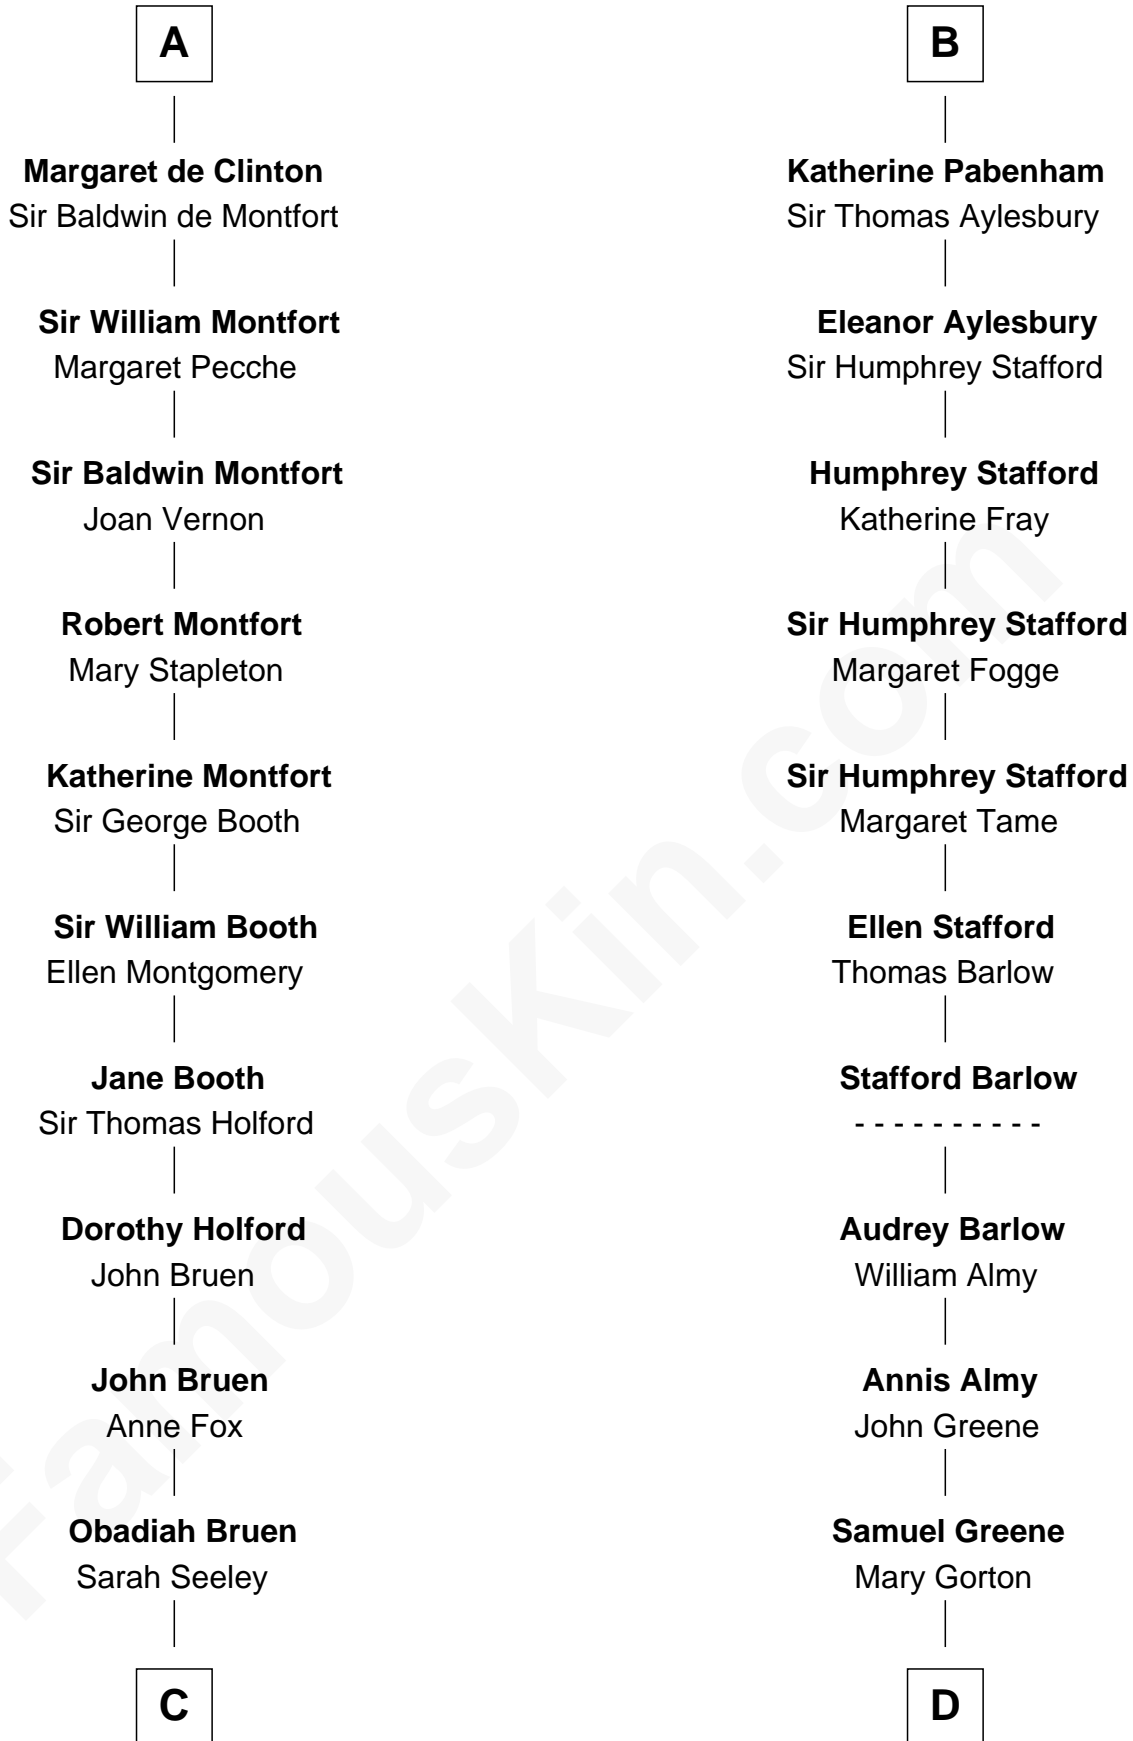

FamousKin.com Relationship Chart of

Abraham Baldwin

Signer of the U.S. Constitution

20th cousin 1 time removed of

Samuel Ward King

15th Governor of Rhode Island

Gundred de Warenne

*with husband
Roger de Newburgh*

*with husband
William I de Lancaster*

Waleran de Newburgh

Alice de Harcourt

William II de Lancaster

Hawise de Stuteville

Alice de Newburgh

William Mauduit

Hawise de Lancaster

Joan Peveral

Idonea de Say

Sir John de Clinton

Elizabeth d'Engaine

Sir Laurence de Pabenham

A

B

C

Mary Bruen
John Baldwin

Abigail Baldwin
Samuel Baldwin

Timothy Baldwin
Bathsheba Stone

Michael Baldwin
Lucy Dudley

Abraham Baldwin
Signer of the U.S. Constitution

D

Samuel Greene
Sarah Coggeshall

Mercy Green
John Walton