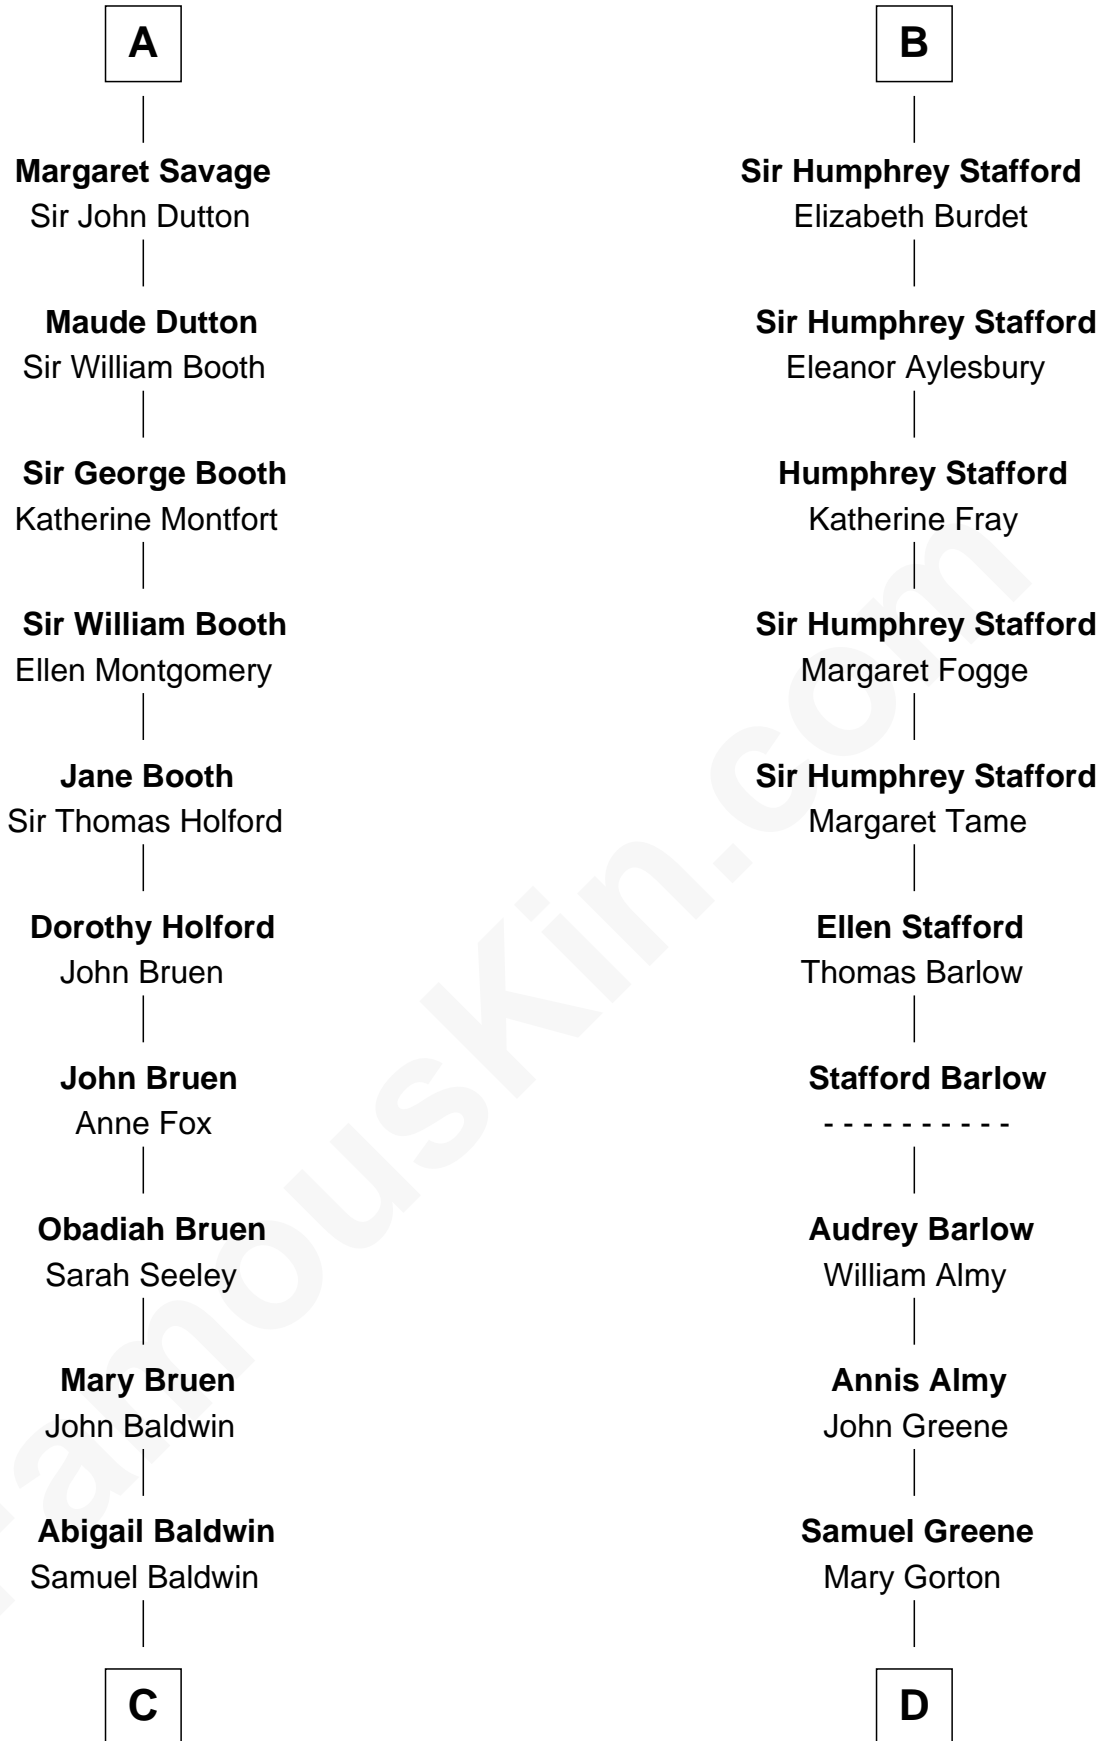

FamousKin.com Relationship Chart of

Abraham Baldwin

Signer of the U.S. Constitution

19th cousin 1 time removed of

Samuel Ward King

15th Governor of Rhode Island

Sir William Longespee

Ela of Salisbury

Stephen Longespee
Emmeline de Ridelisford

Ela Longespee
Sir Roger la Zouche

Sir Alan la Zouche
Eleanor de Segrave

Maude la Zouche
Sir Robert de Holland

Maude de Holland
Sir Thomas de Swinnerton

Sir Robert de Swinnerton
Elizabeth de Beke

Maud de Swinnerton
Sir John Savage

A

Ida Longespee
Sir William de Beauchamp

Beatrice de Beauchamp
Thomas FitzOtto

Maud FitzThomas
John de Botetourte

Ada de Botetourte
Sir John de St. Philibert

Maud de St. Philibert
Sir Warin Trussell

Maud Trussell
Sir John de Hastang

Maud de Hastang
Ralph Stafford

B

C

Timothy Baldwin
Bathsheba Stone

Michael Baldwin
Lucy Dudley

Abraham Baldwin
Signer of the U.S. Constitution

D