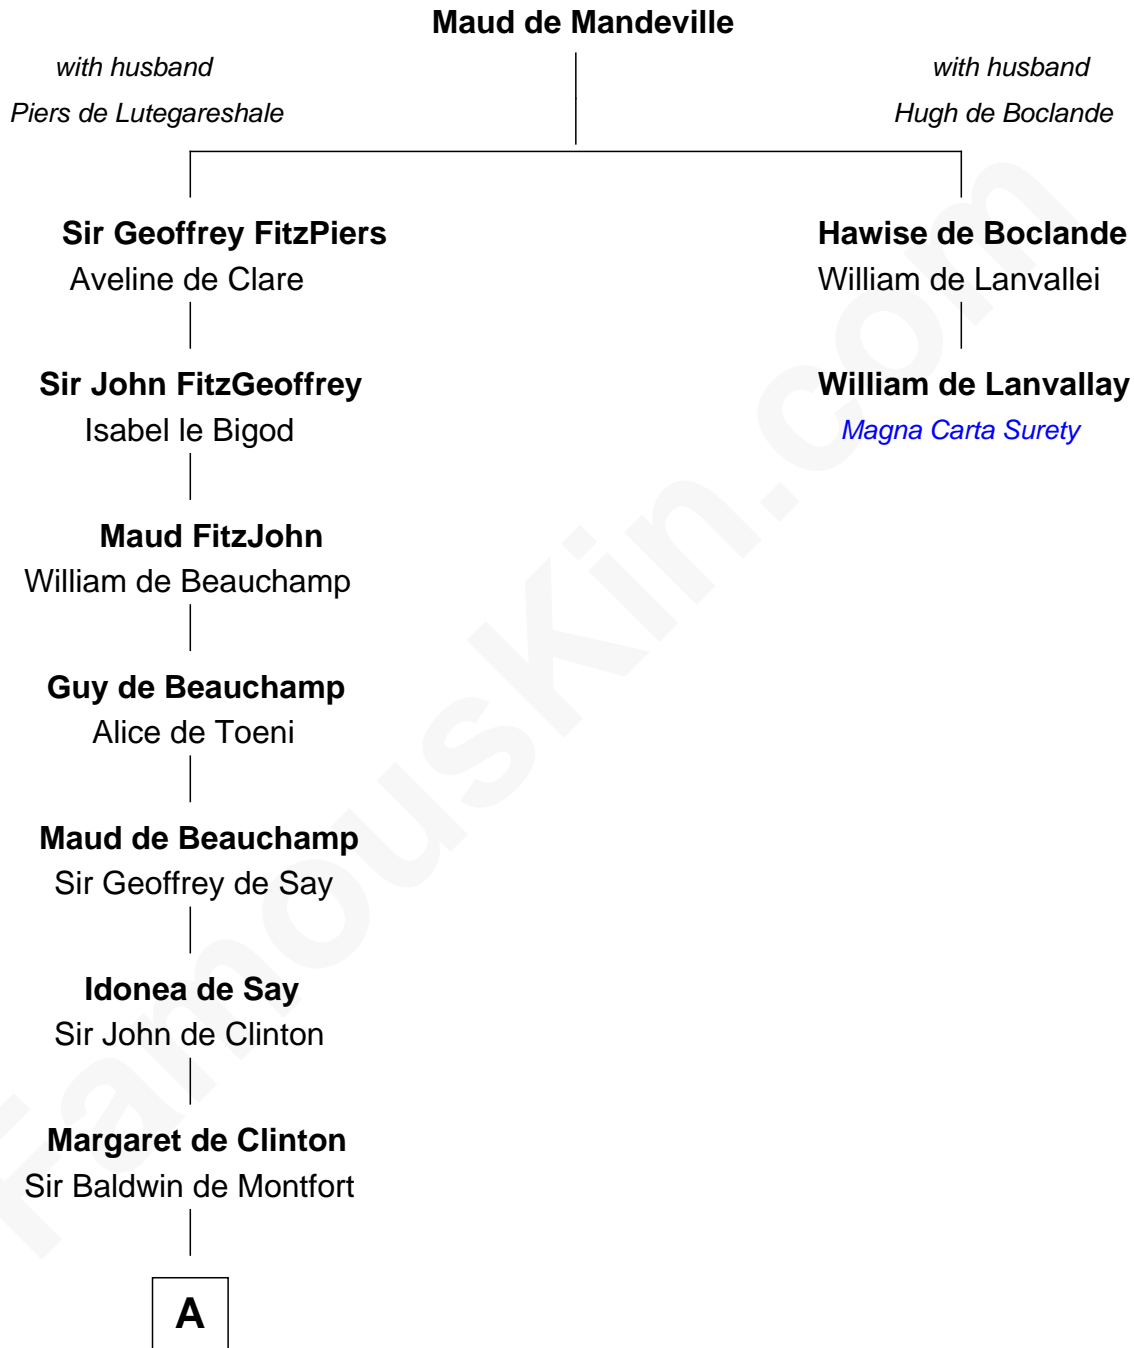

# FamousKin.com Relationship Chart of

**Abraham Baldwin**

*Signer of the U.S. Constitution*

1st cousin 19 times removed of

**William de Lanvallay**

*Magna Carta Surety*

**B**

Abigail Baldwin

Samuel Baldwin

Timothy Baldwin

Bathsheba Stone

Michael Baldwin

Lucy Dudley

Abraham Baldwin

*Signer of the U.S. Constitution*

FamousKin.com