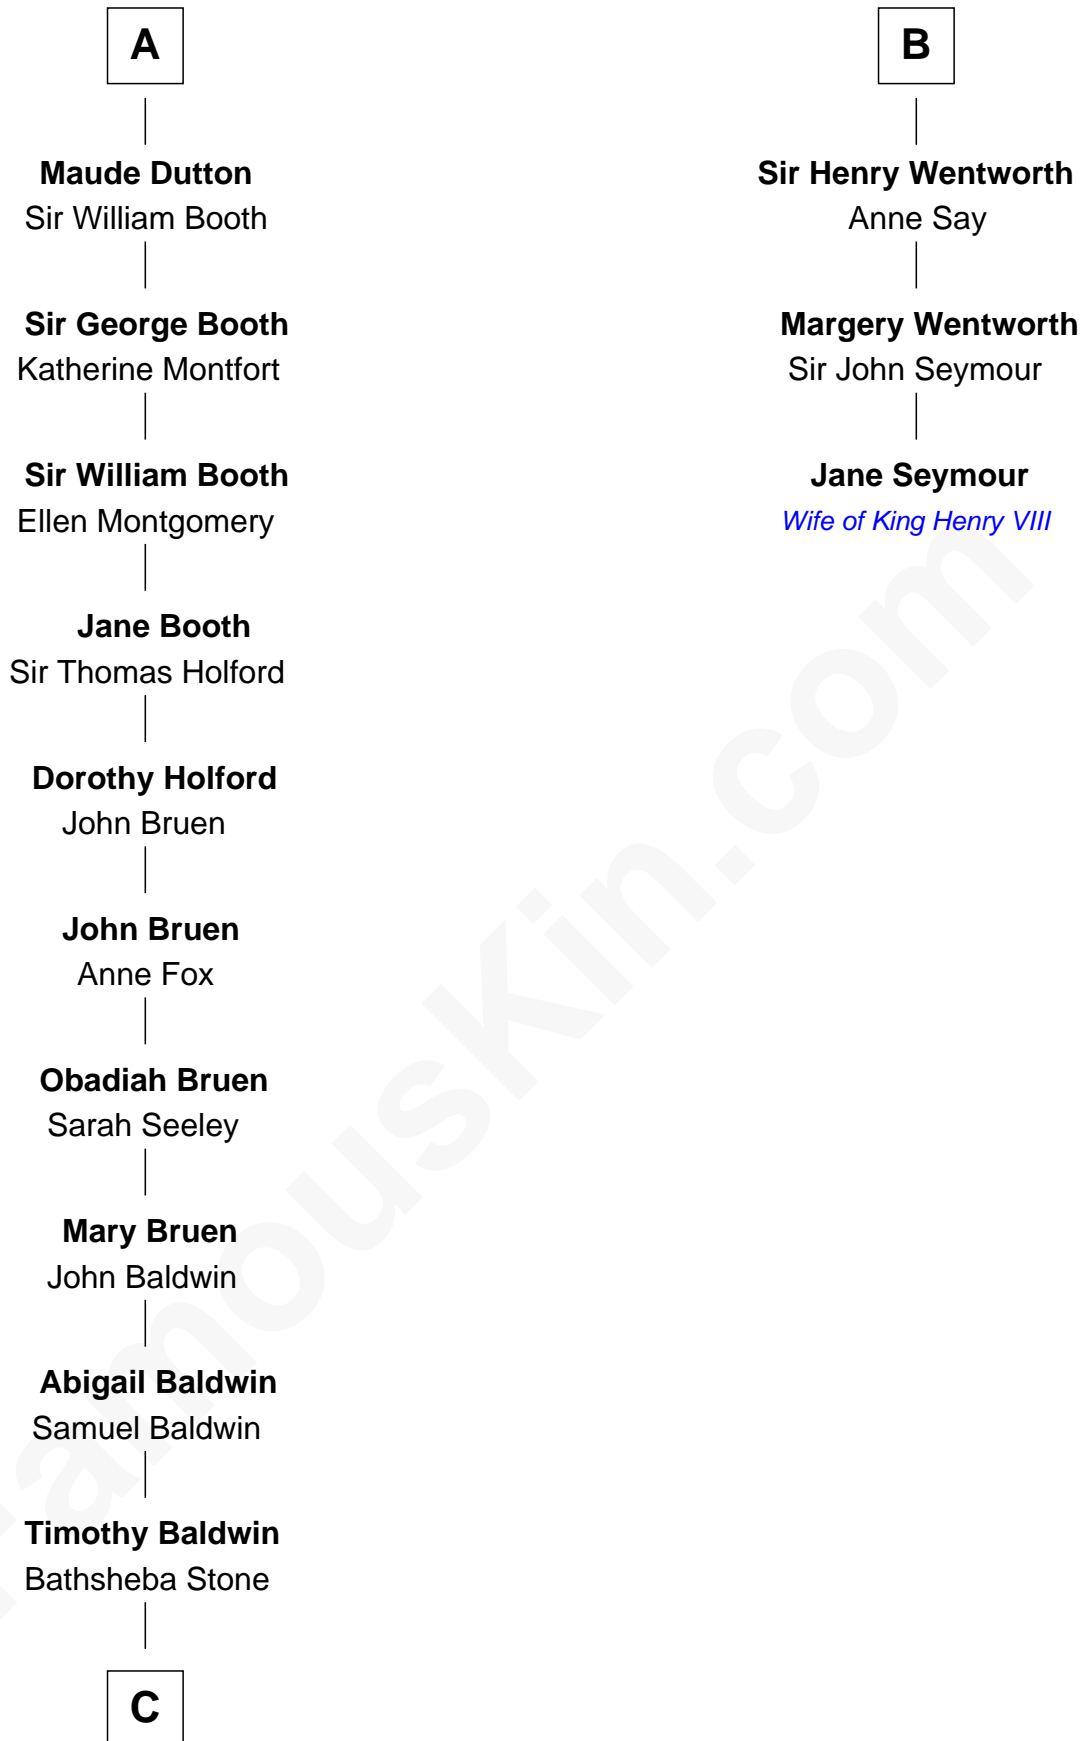

FamousKin.com Relationship Chart of

Abraham Baldwin

Signer of the U.S. Constitution

9th cousin 9 times removed of

Jane Seymour

3rd Wife of King Henry VIII

Alan la Zouche

Ellen de Quincy

Sir Roger la Zouche

Ela Longespee

Sir Alan la Zouche

Eleanor de Segrave

Maude la Zouche

Sir Robert de Holland

Maude de Holland

Sir Thomas de Swinnerton

Elizabeth Mortimer

Elizabeth Percy

Sir John Clifford

Mary Clifford

Sir Philip Wentworth

B

C

Michael Baldwin

Lucy Dudley

Abraham Baldwin

Signer of the U.S. Constitution

FamousKin.com