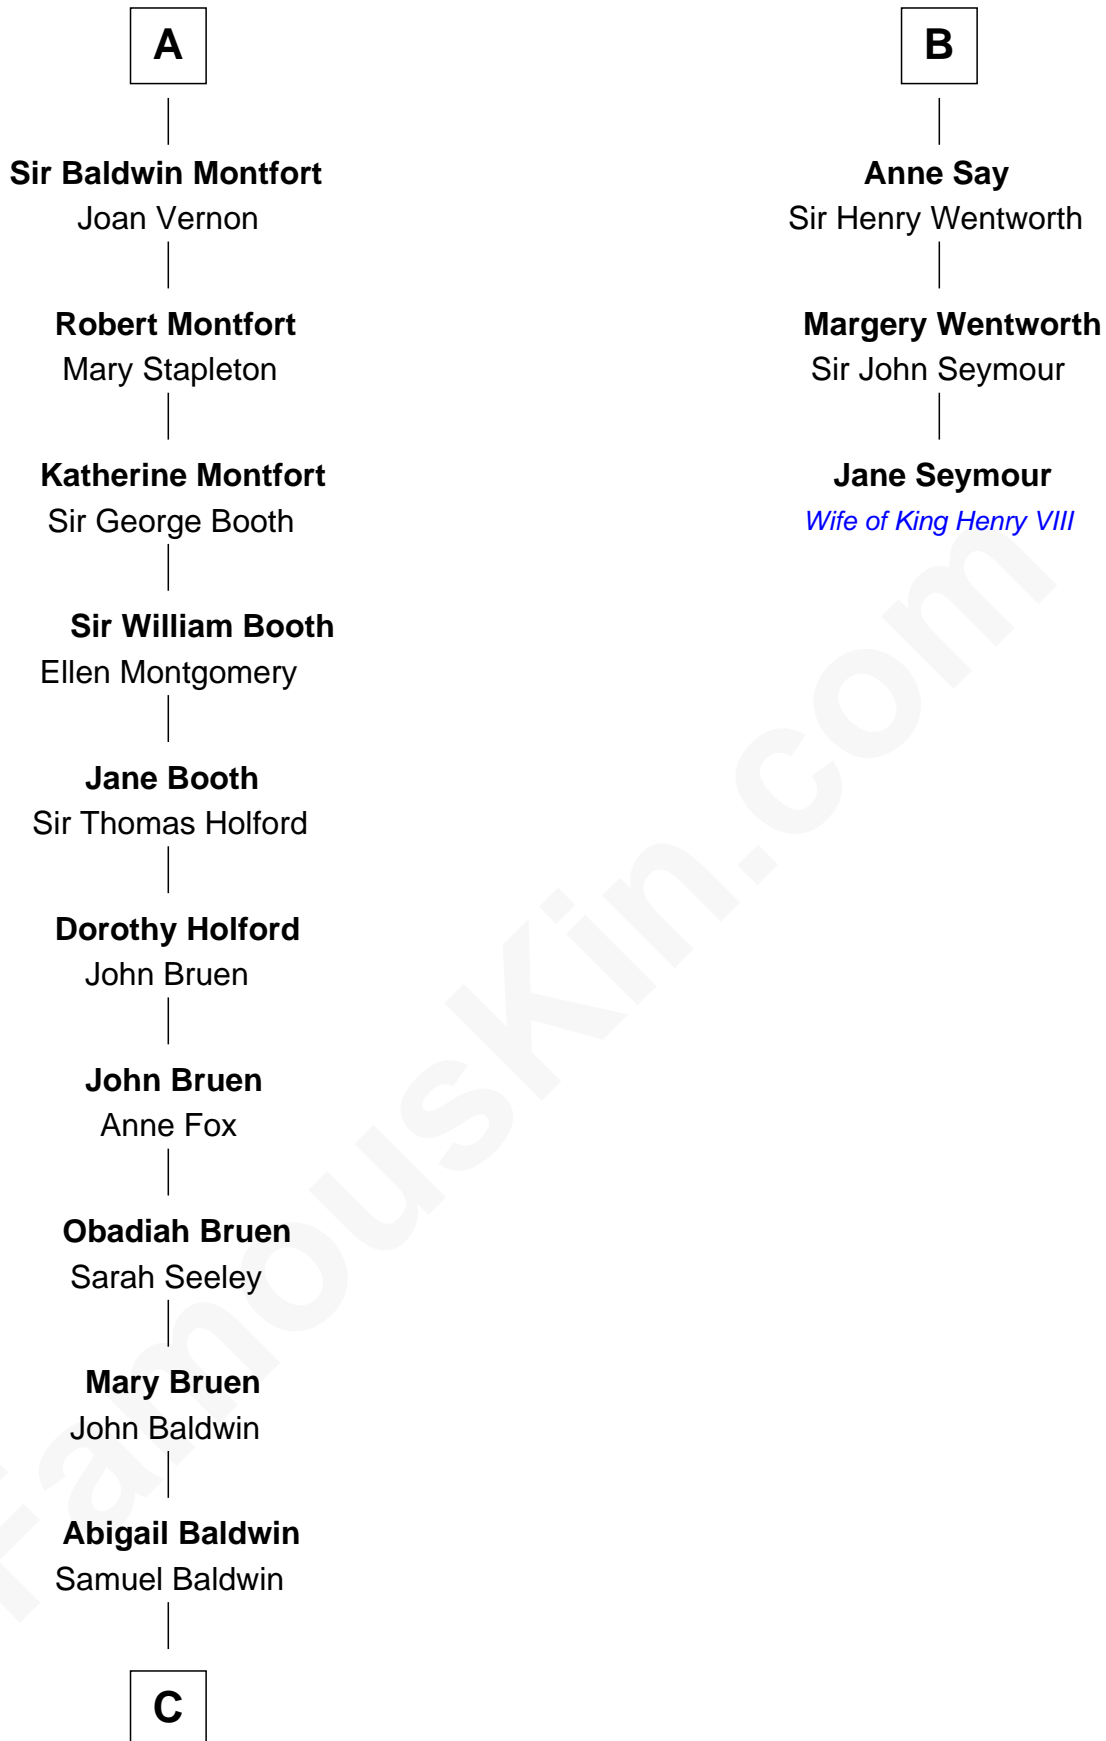

FamousKin.com

Relationship Chart of

Abraham Baldwin

Signer of the U.S. Constitution

9th cousin 10 times removed of

Jane Seymour

3rd Wife of King Henry VIII

Sir Humphrey de Bohun

Maud of Eu

C

—
Timothy Baldwin
Bathsheba Stone

—
Michael Baldwin
Lucy Dudley

—
Abraham Baldwin
Signer of the U.S. Constitution

FamousKin.com