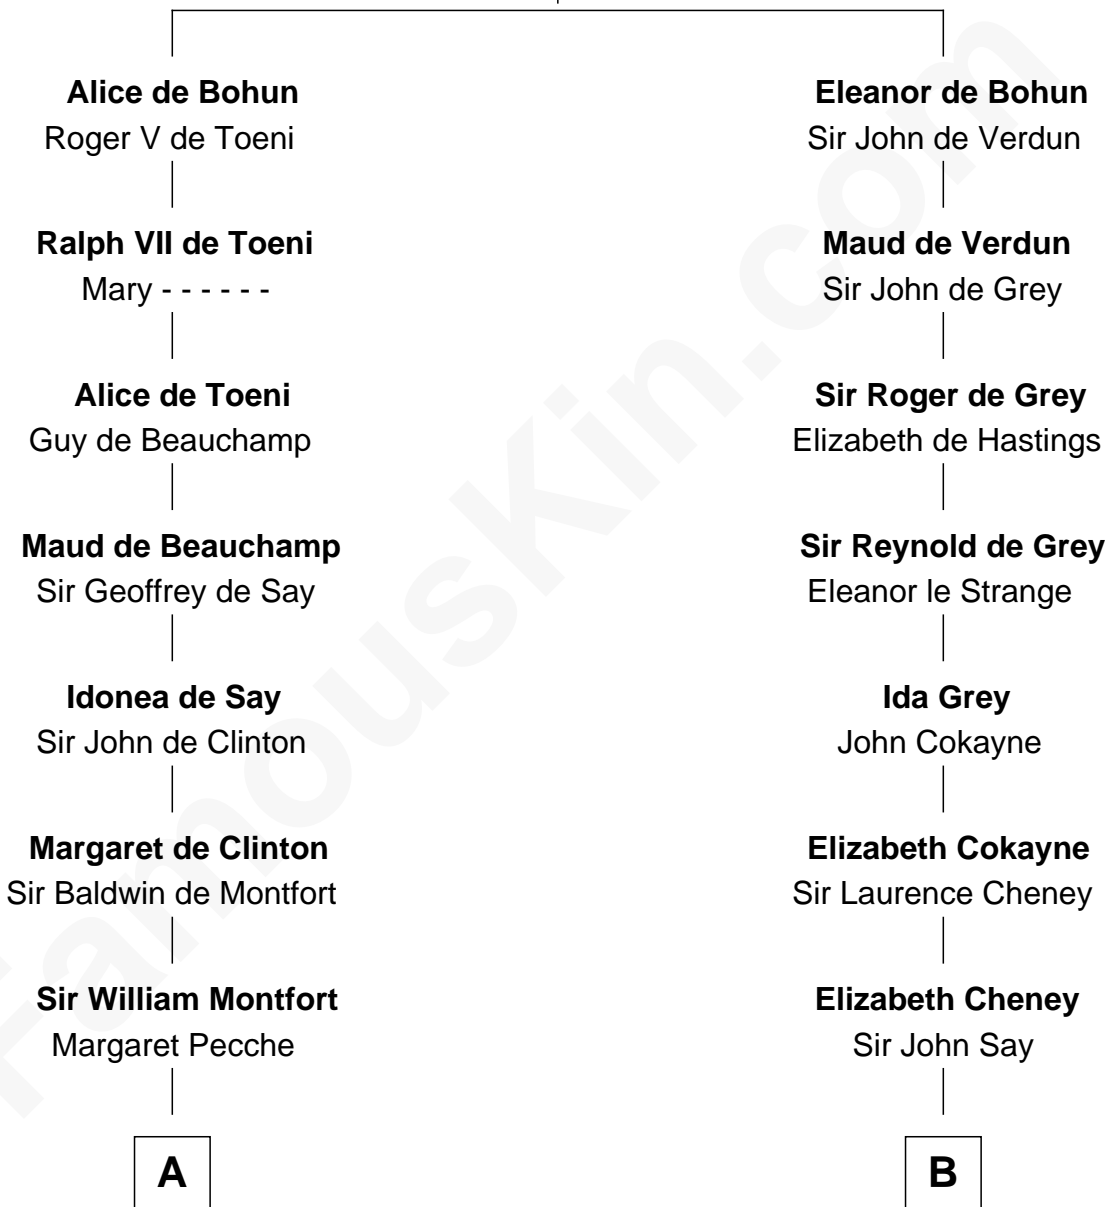

FamousKin.com

Relationship Chart of

Abraham Baldwin

Signer of the U.S. Constitution

9th cousin 10 times removed of

Jane Seymour

3rd Wife of King Henry VIII

Sir Humphrey de Bohun

Maud of Eu

C

—
Timothy Baldwin
Bathsheba Stone

—
Michael Baldwin
Lucy Dudley

—
Abraham Baldwin
Signer of the U.S. Constitution

FamousKin.com