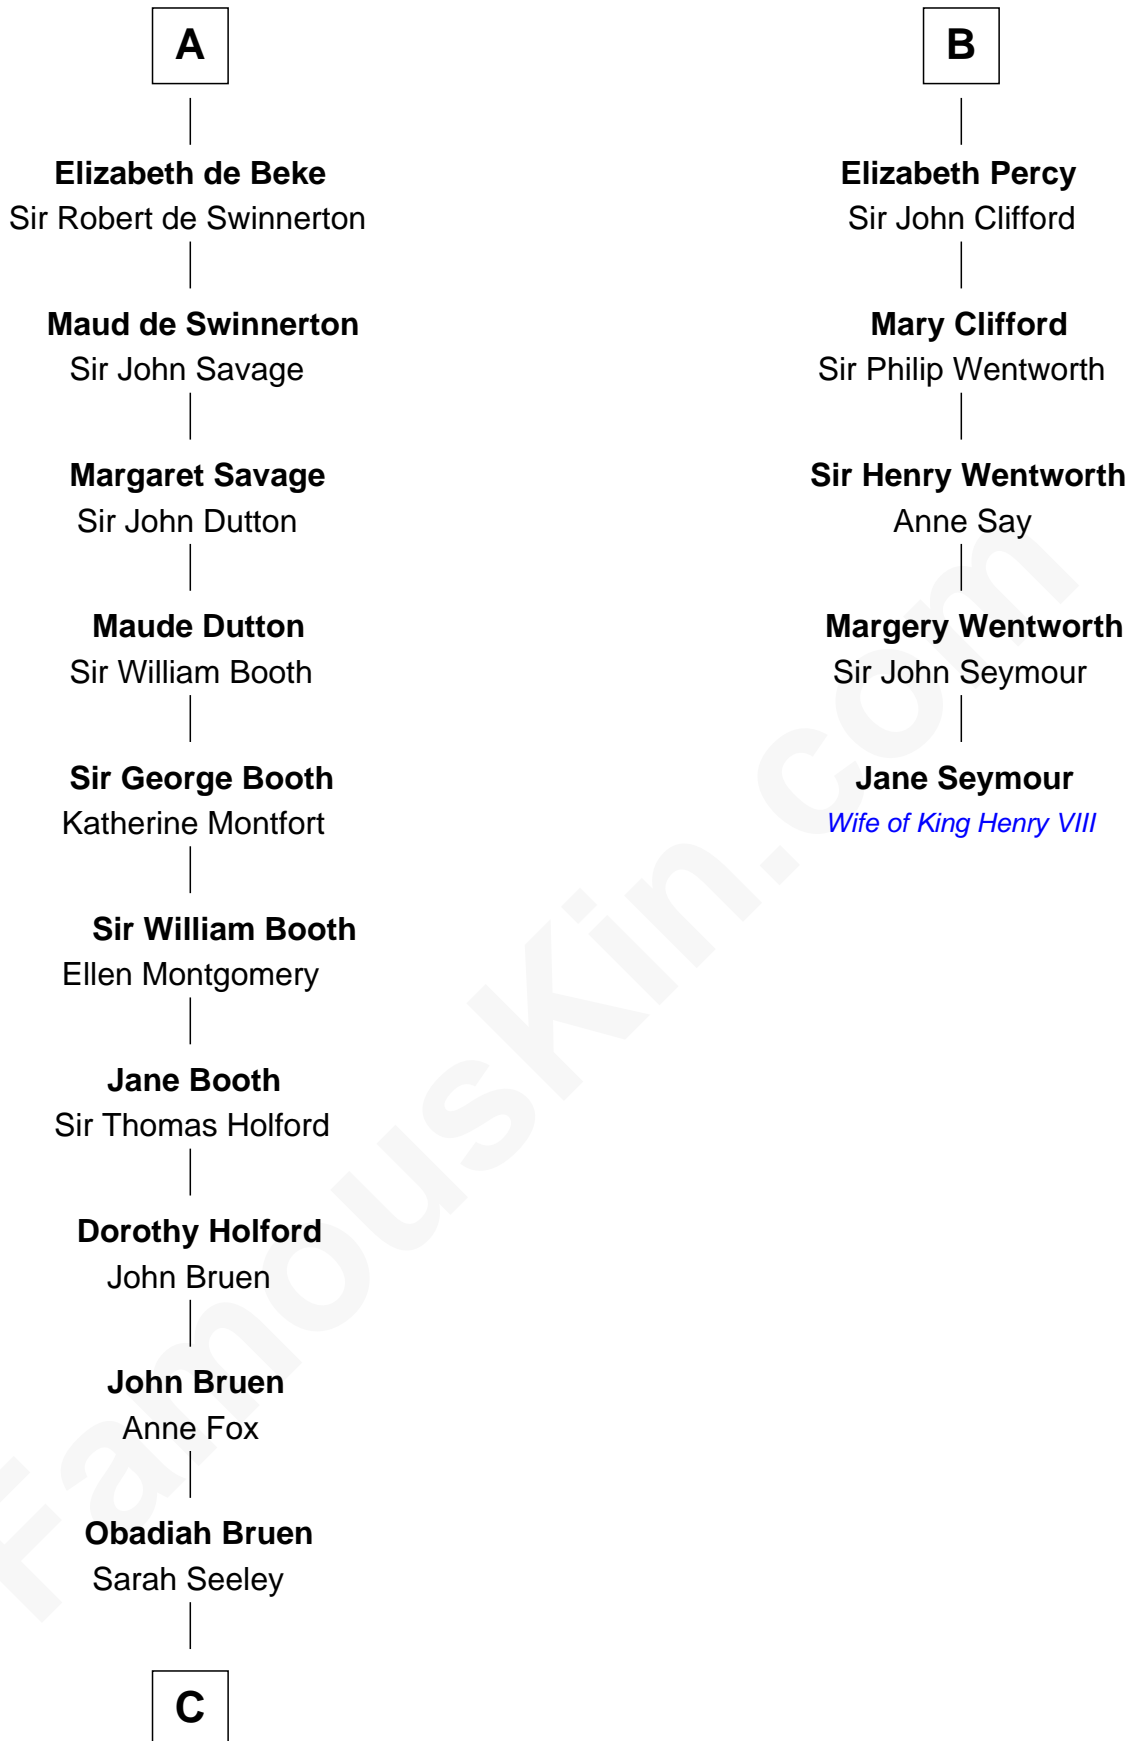

FamousKin.com

Relationship Chart of

Abraham Baldwin

Signer of the U.S. Constitution

11th cousin 10 times removed of

Jane Seymour

3rd Wife of King Henry VIII

C

—
Mary Bruen
John Baldwin

—
Abigail Baldwin
Samuel Baldwin

—
Timothy Baldwin
Bathsheba Stone

—
Michael Baldwin
Lucy Dudley

—
Abraham Baldwin
Signer of the U.S. Constitution

FamousKin.com