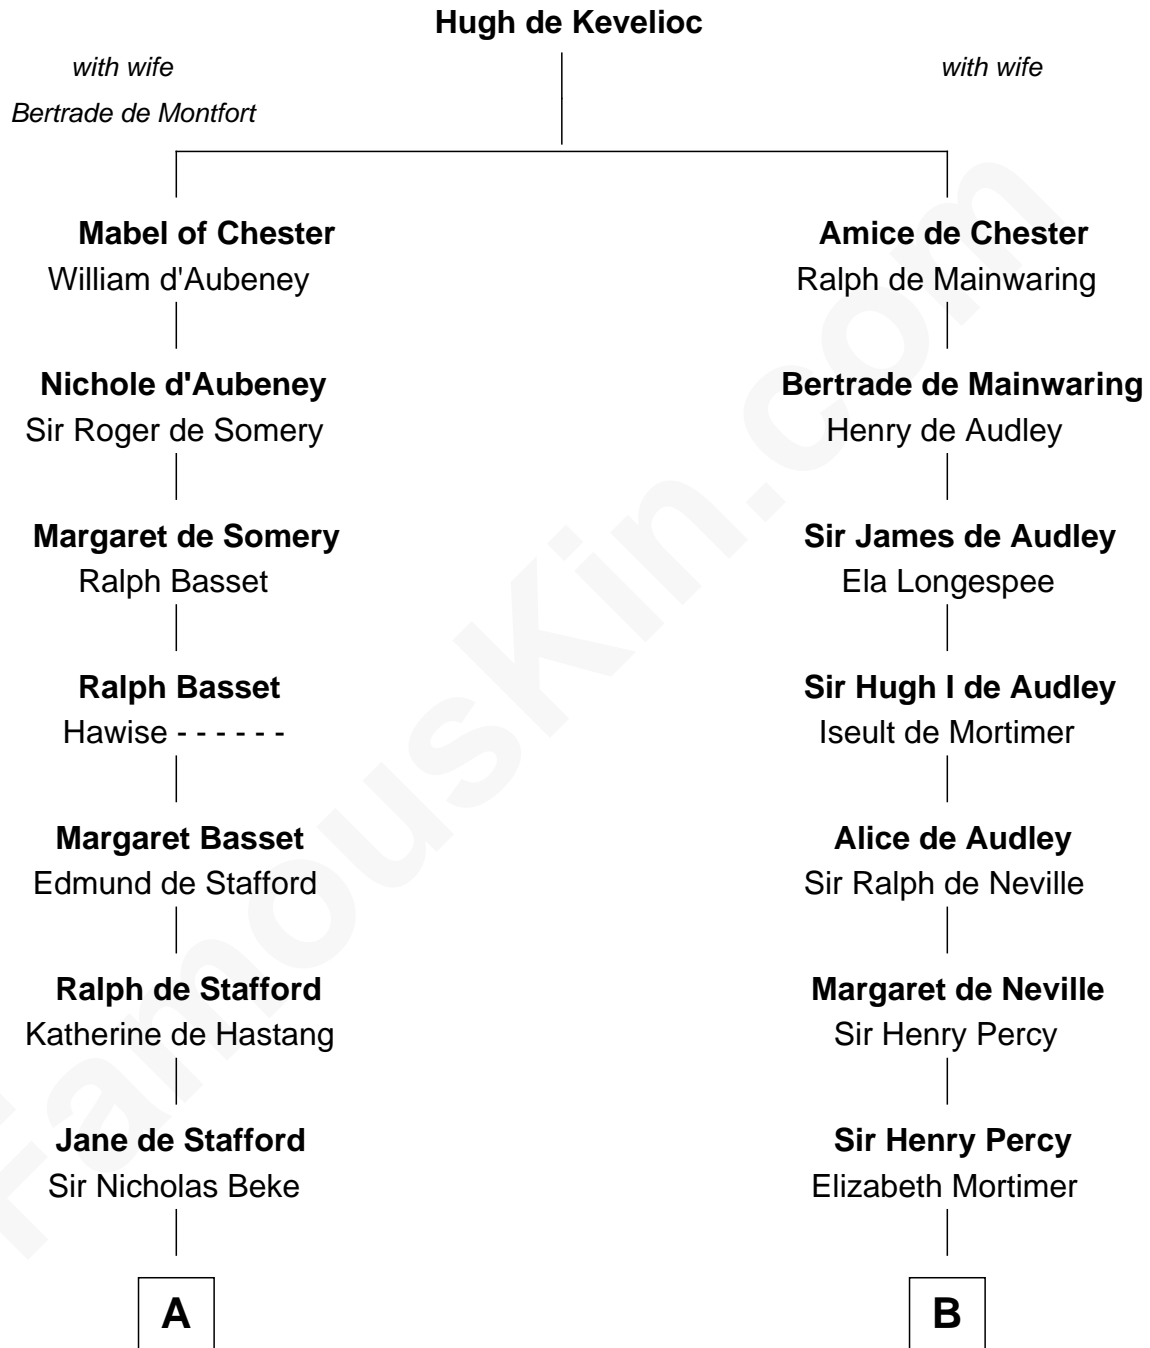

FamousKin.com

Relationship Chart of

Abraham Baldwin

Signer of the U.S. Constitution

11th cousin 10 times removed of

Jane Seymour

3rd Wife of King Henry VIII

C

—
Mary Bruen
John Baldwin

—
Abigail Baldwin
Samuel Baldwin

—
Timothy Baldwin
Bathsheba Stone

—
Michael Baldwin
Lucy Dudley

—
Abraham Baldwin
Signer of the U.S. Constitution

FamousKin.com