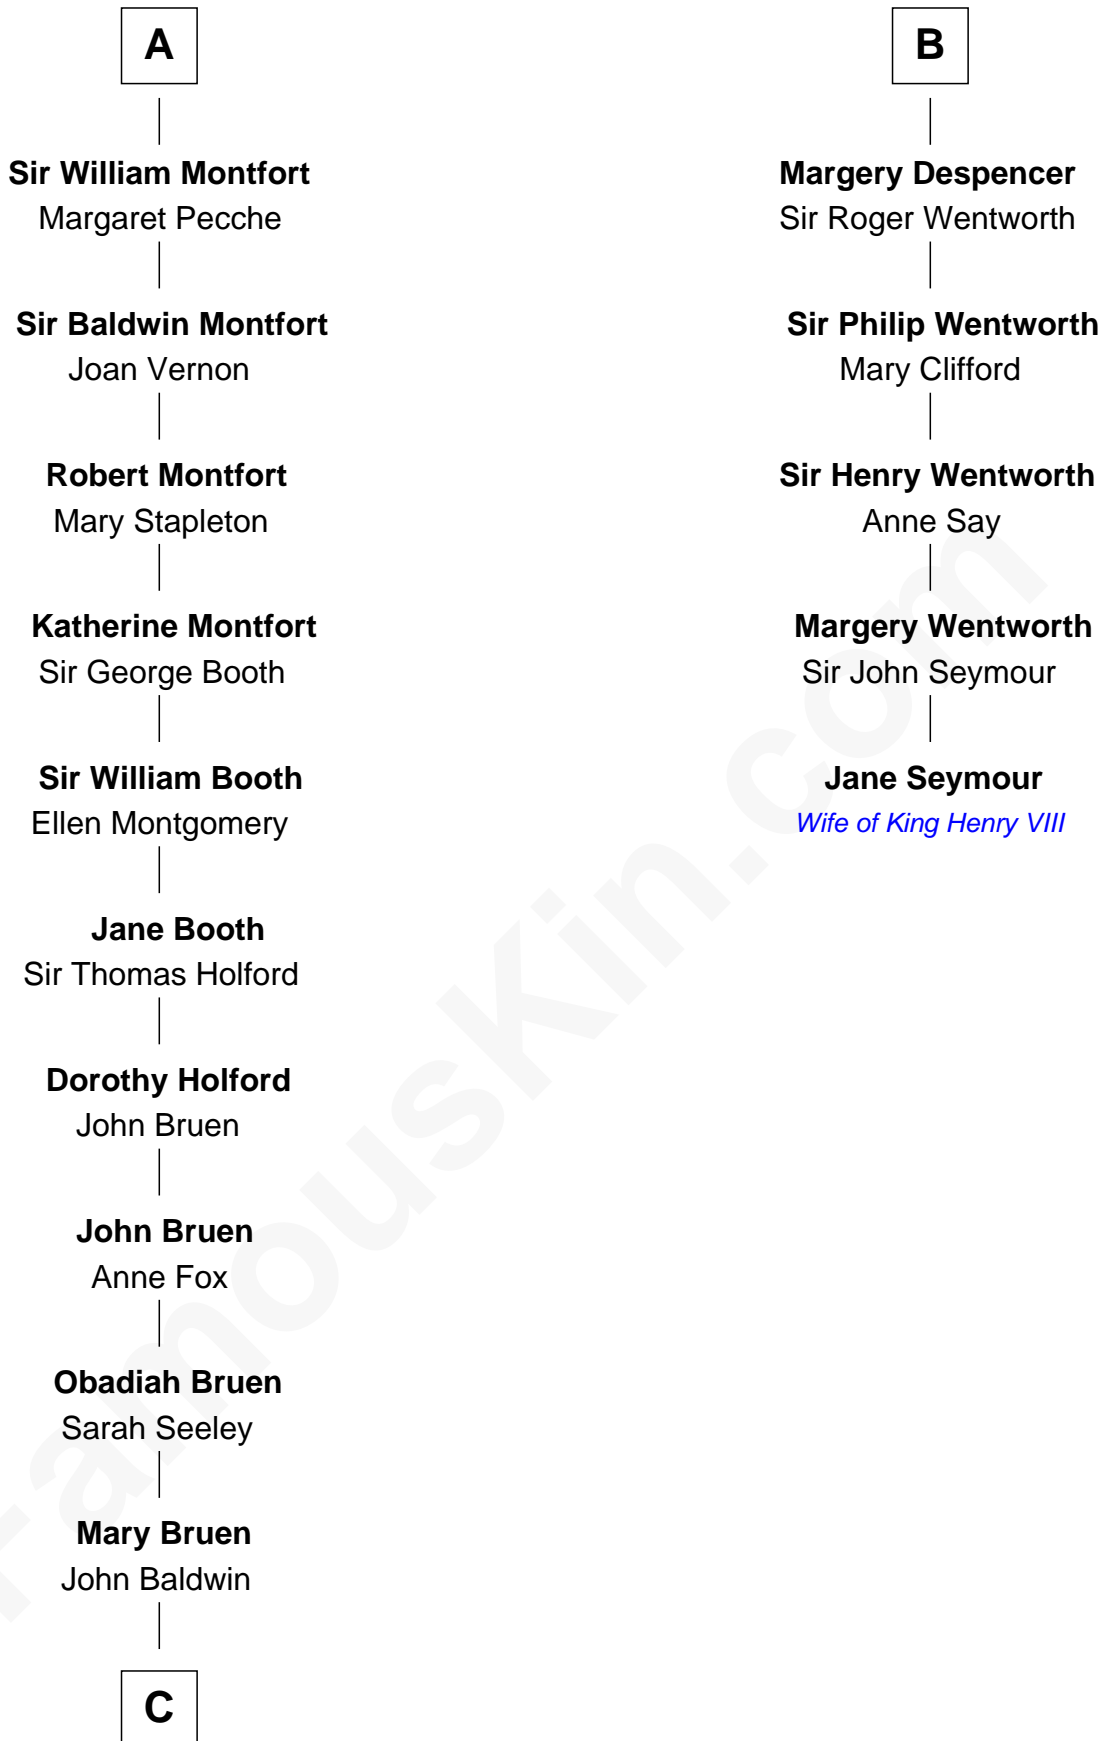

FamousKin.com Relationship Chart of

Abraham Baldwin

Signer of the U.S. Constitution

11th cousin 9 times removed of

Jane Seymour

3rd Wife of King Henry VIII

Richard de Clare
Amice of Gloucester

C

Abigail Baldwin

Samuel Baldwin

Timothy Baldwin

Bathsheba Stone

Michael Baldwin

Lucy Dudley

Abraham Baldwin

Signer of the U.S. Constitution