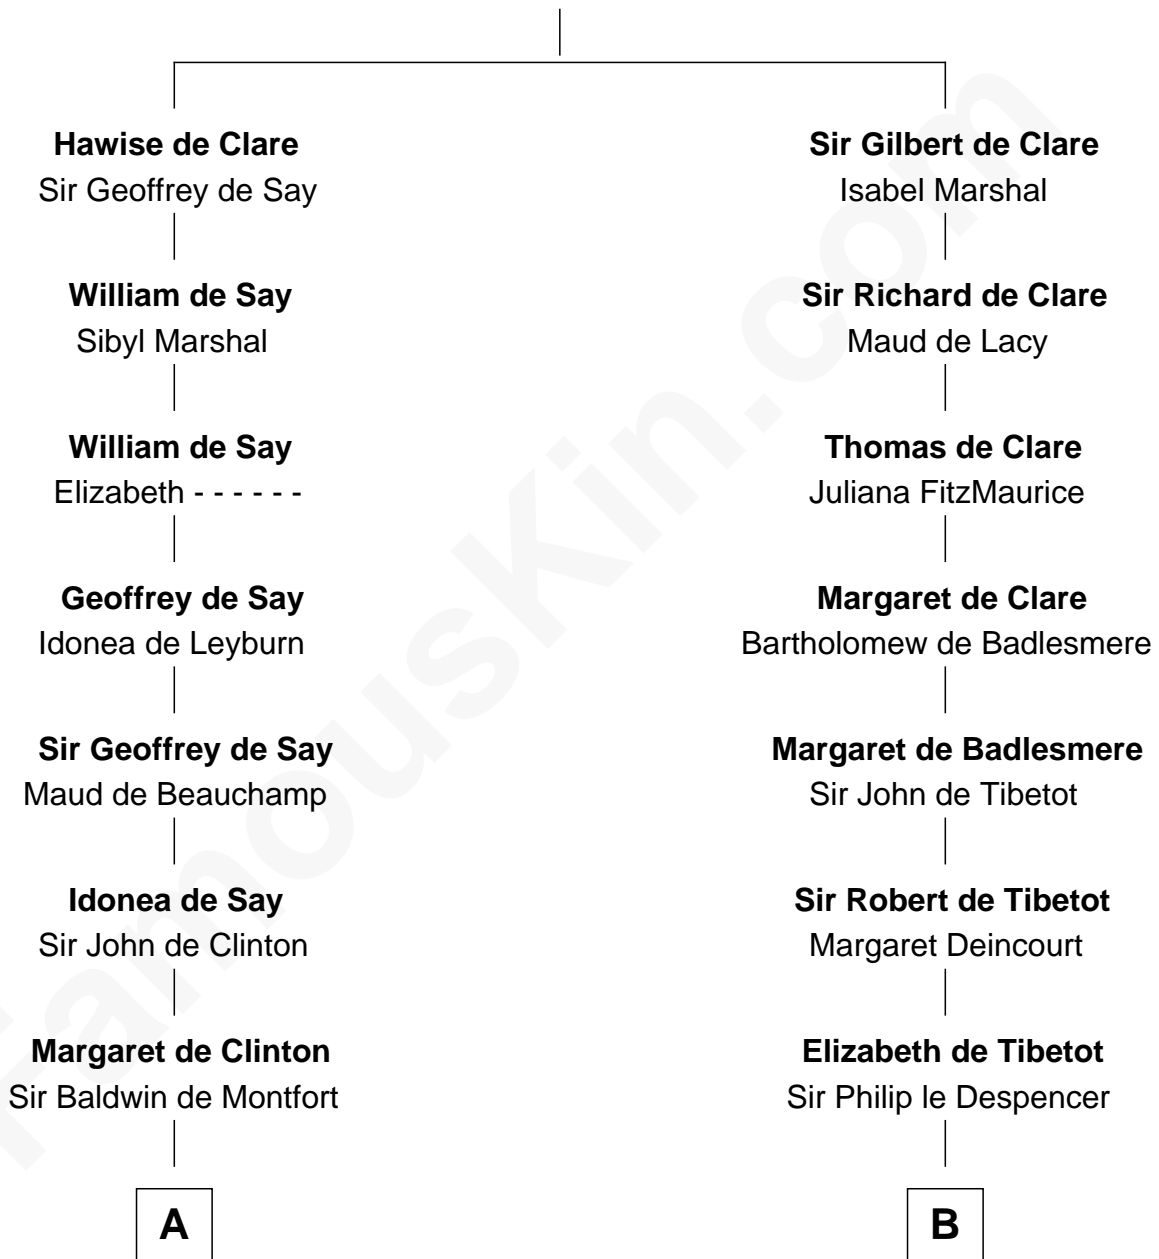

FamousKin.com Relationship Chart of

Abraham Baldwin

Signer of the U.S. Constitution

11th cousin 9 times removed of

Jane Seymour

3rd Wife of King Henry VIII

Richard de Clare
Amice of Gloucester

C

Abigail Baldwin

Samuel Baldwin

Timothy Baldwin

Bathsheba Stone

Michael Baldwin

Lucy Dudley

Abraham Baldwin

Signer of the U.S. Constitution