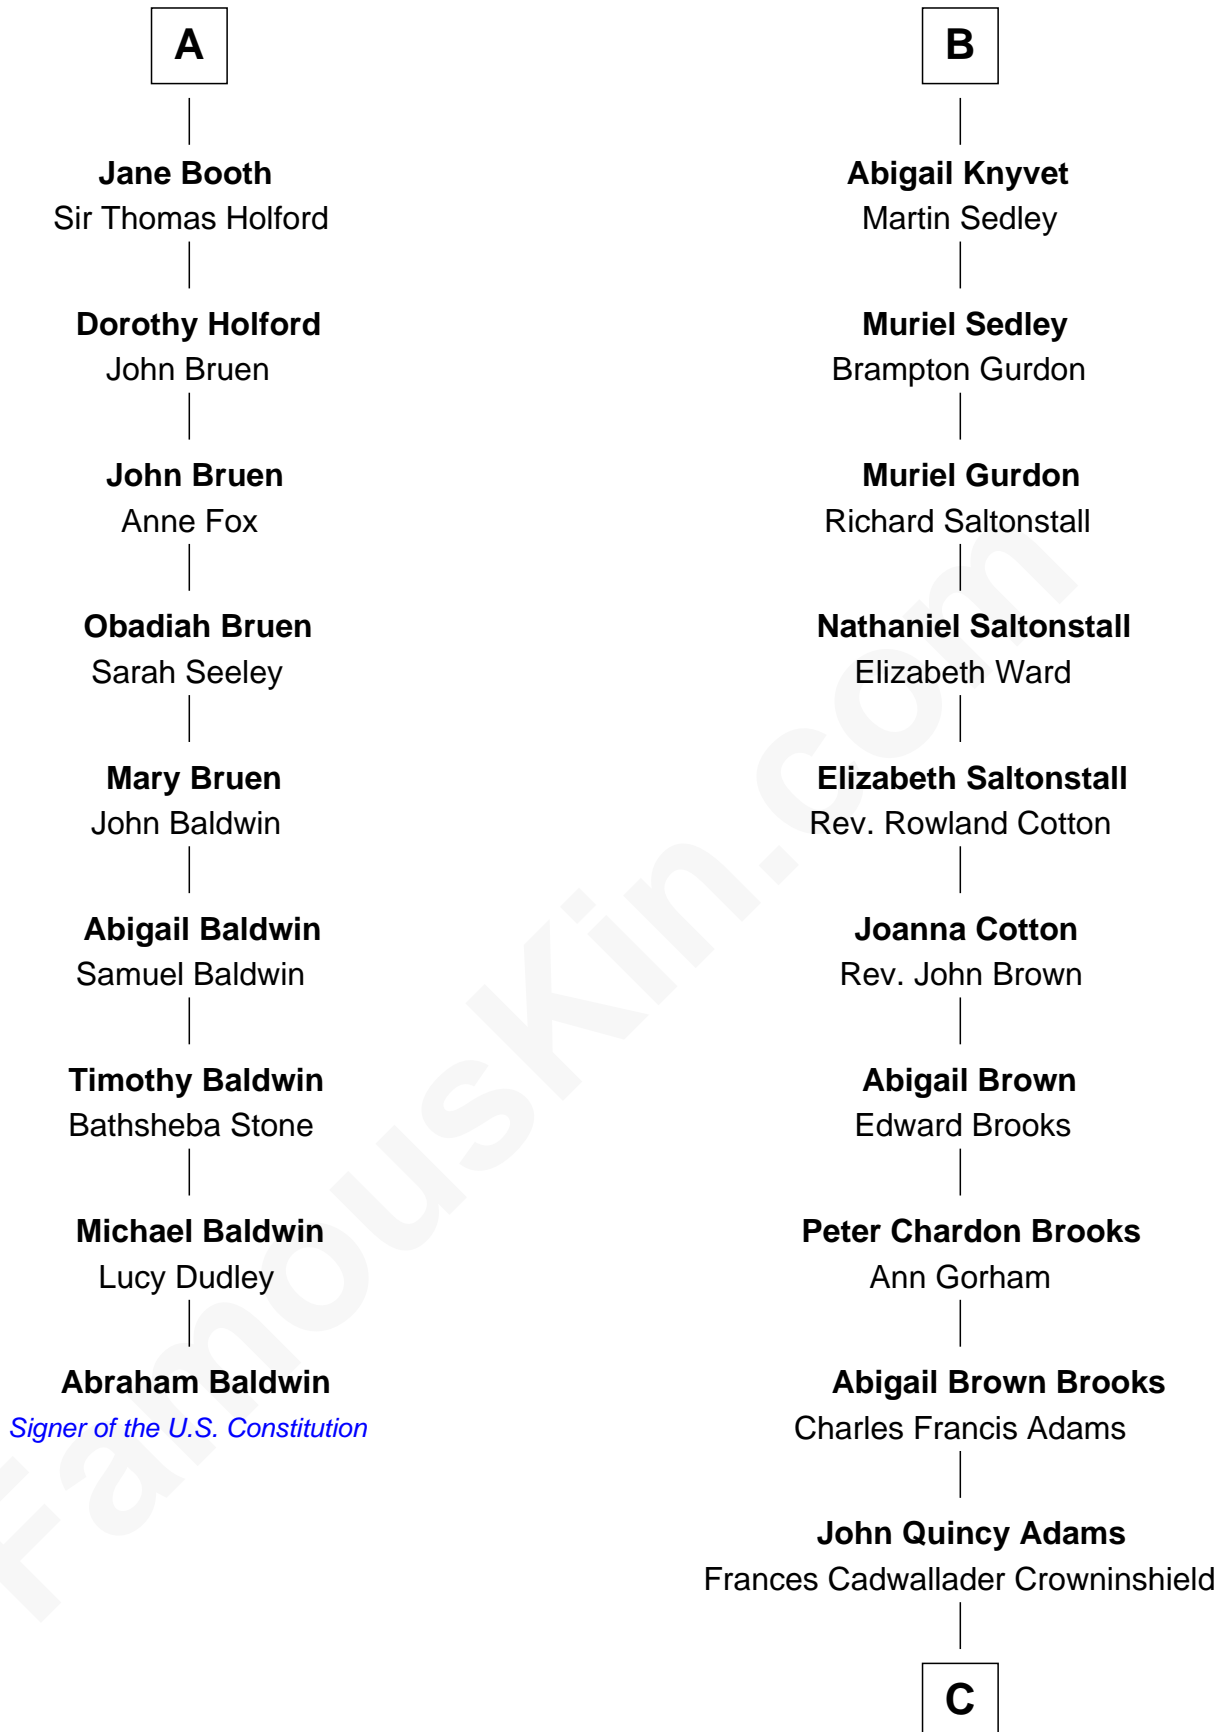

FamousKin.com Relationship Chart of

Abraham Baldwin

Signer of the U.S. Constitution

15th cousin 4 times removed of

John Adams Morgan

1952 Olympic Sailing Gold Medalist

Ralph de Stafford

*with wife
Katherine de Hastang*

Sir Reynold Grey

Maud de Swinnerton

Sir John Savage

Sir John Grey

Constance de Holand

Margaret Savage

Sir John Dutton

Alice Grey

Jane Bouchier

Sir William Booth

Ellen Montgomery

John Knyvet

Agnes Harcourt

A

B

C