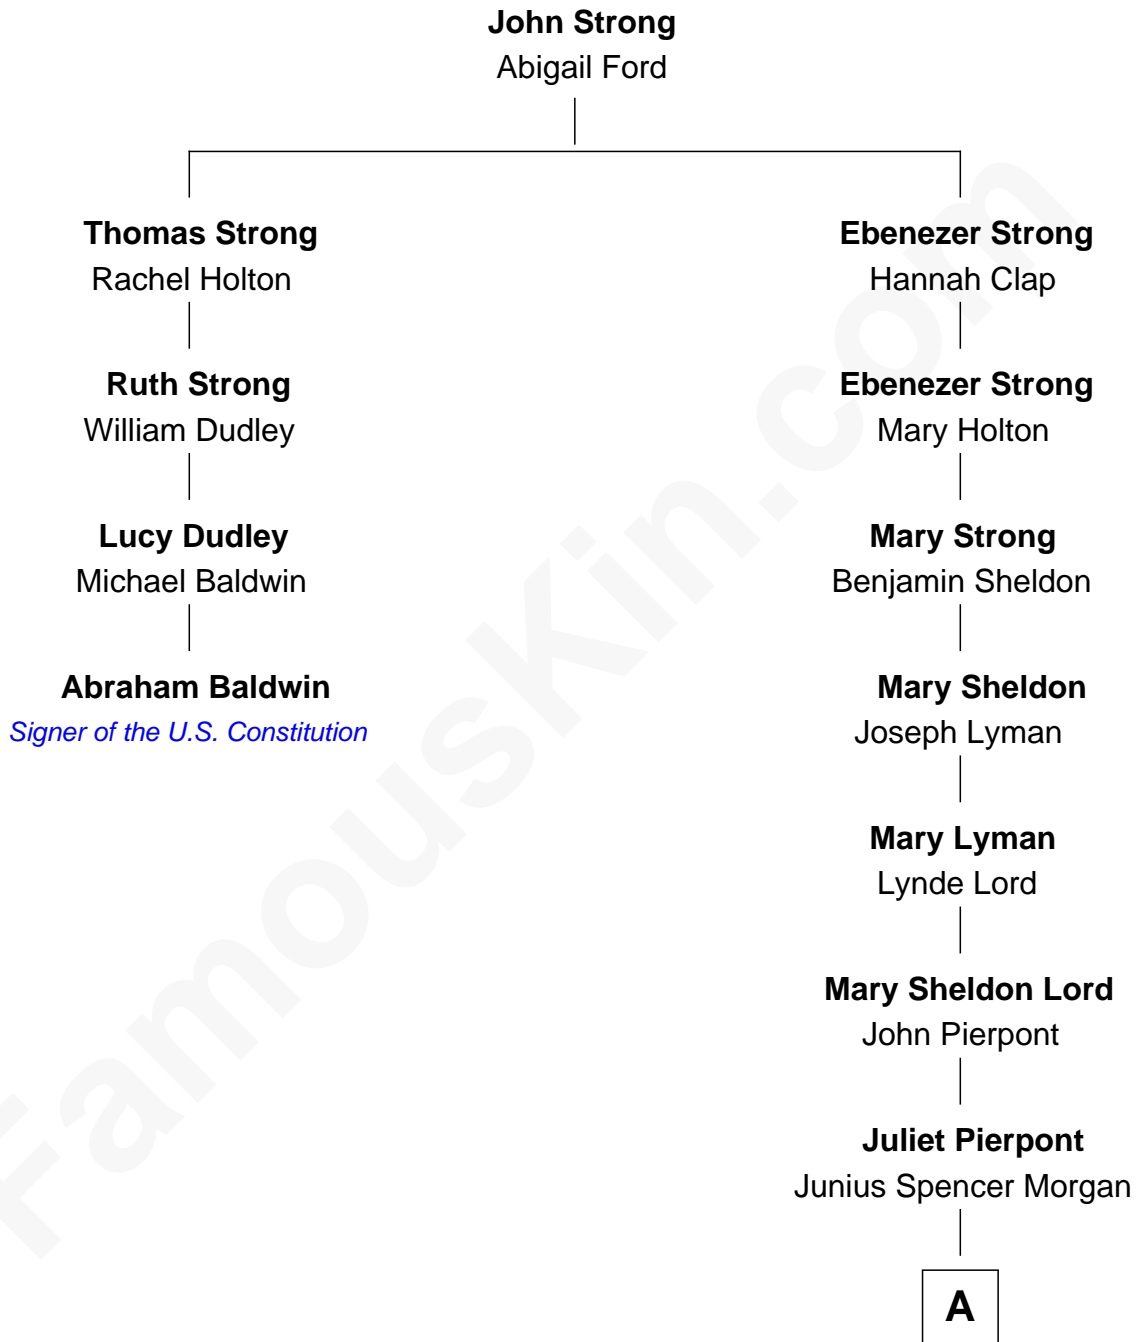

# FamousKin.com Relationship Chart of

**Abraham Baldwin**

*Signer of the U.S. Constitution*

3rd cousin 7 times removed of

**John Adams Morgan**

*1952 Olympic Sailing Gold Medalist*

A

**John Pierpont Morgan**

Frances Louisa Tracy

**John Pierpont Morgan**

Jane Norton Grew

**Henry Sturgis Morgan**

Catherine Frances Lovering Adams

**John Adams Morgan**

*Olympic Gold Medalist*

FamousKin.com