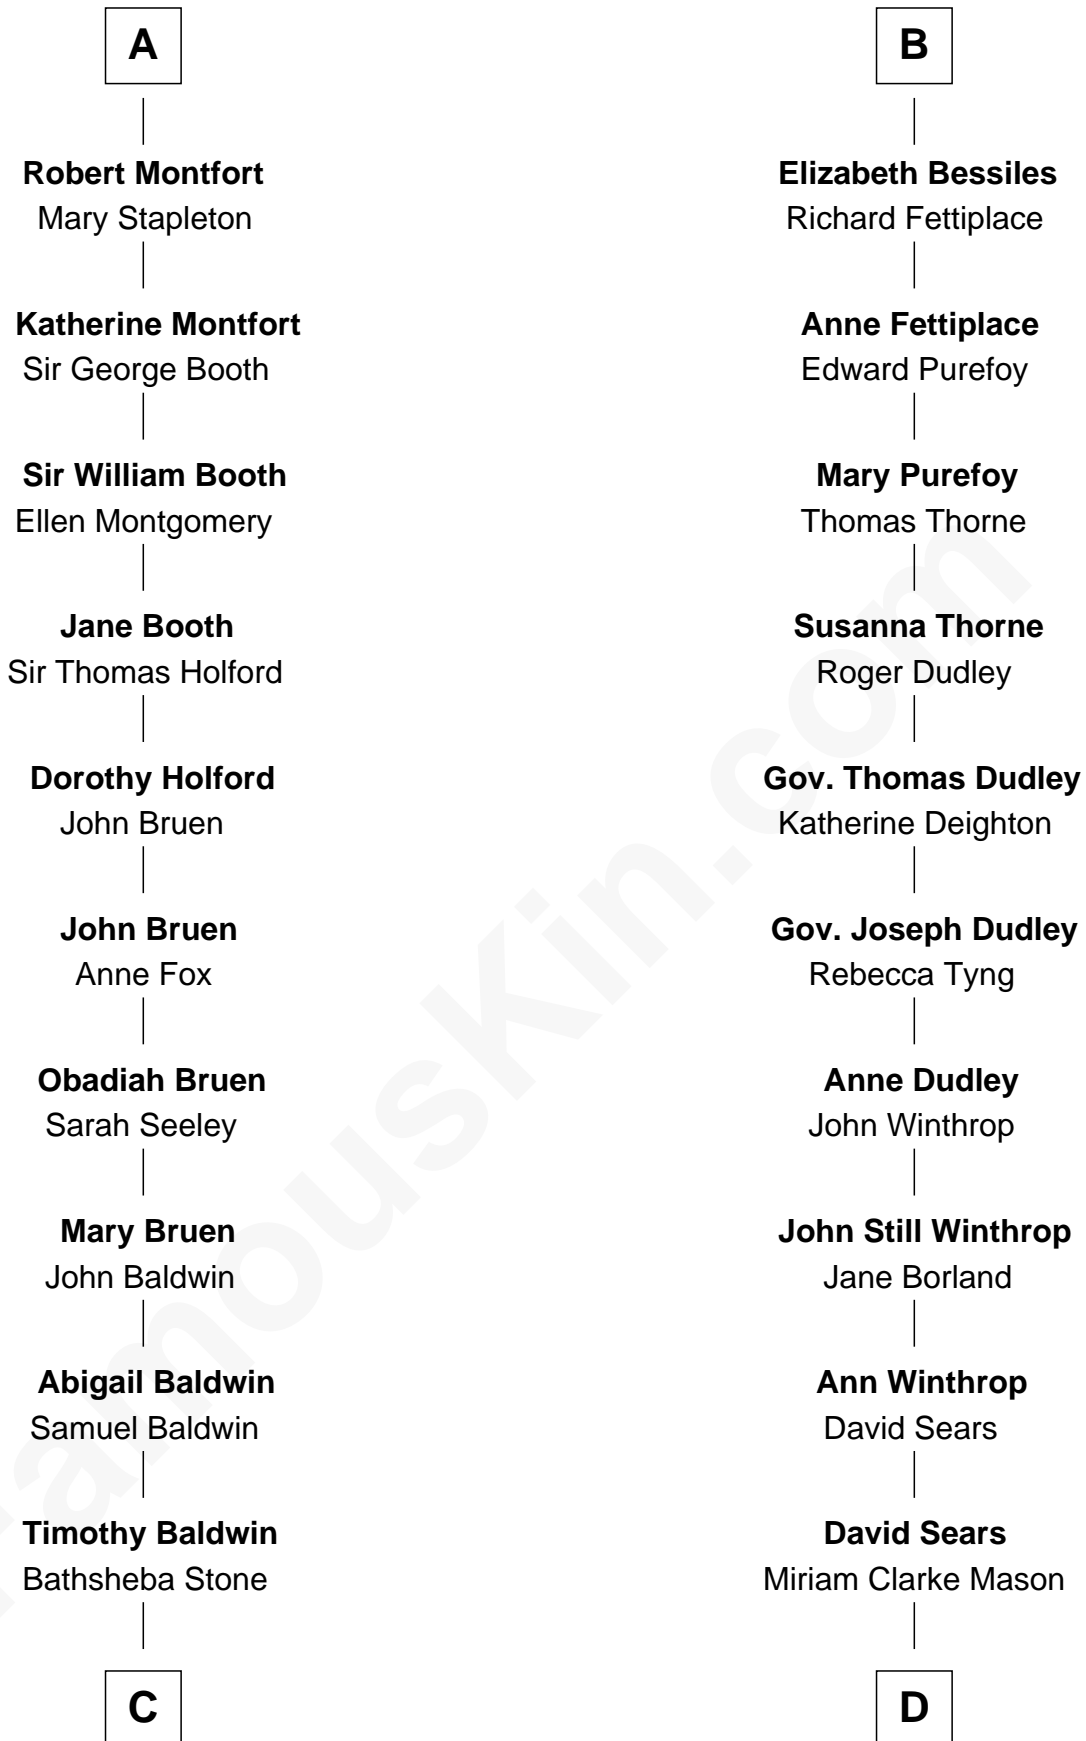

FamousKin.com Relationship Chart of

Abraham Baldwin

Signer of the U.S. Constitution

18th cousin 3 times removed of

John Adams Morgan

1952 Olympic Sailing Gold Medalist

Sir William de Harcourt

with wife
Alice la Zouche

Sir William de Harcourt
Joan de Grey

Robert de Pembridge
Juliane - - - - -

Sir Thomas Harcourt
Maud Grey

Juliane de Pembridge
Sir Richard de Vernon

Sir Thomas Harcourt
Jane Fraunceys

Sir Richard Vernon
Joan Griffith

Sir Richard Harcourt
Edith St. Clair

Joan Vernon
Sir Baldwin Montfort

Alice Harcourt
William Bessiles

A

B

C

Michael Baldwin

Lucy Dudley