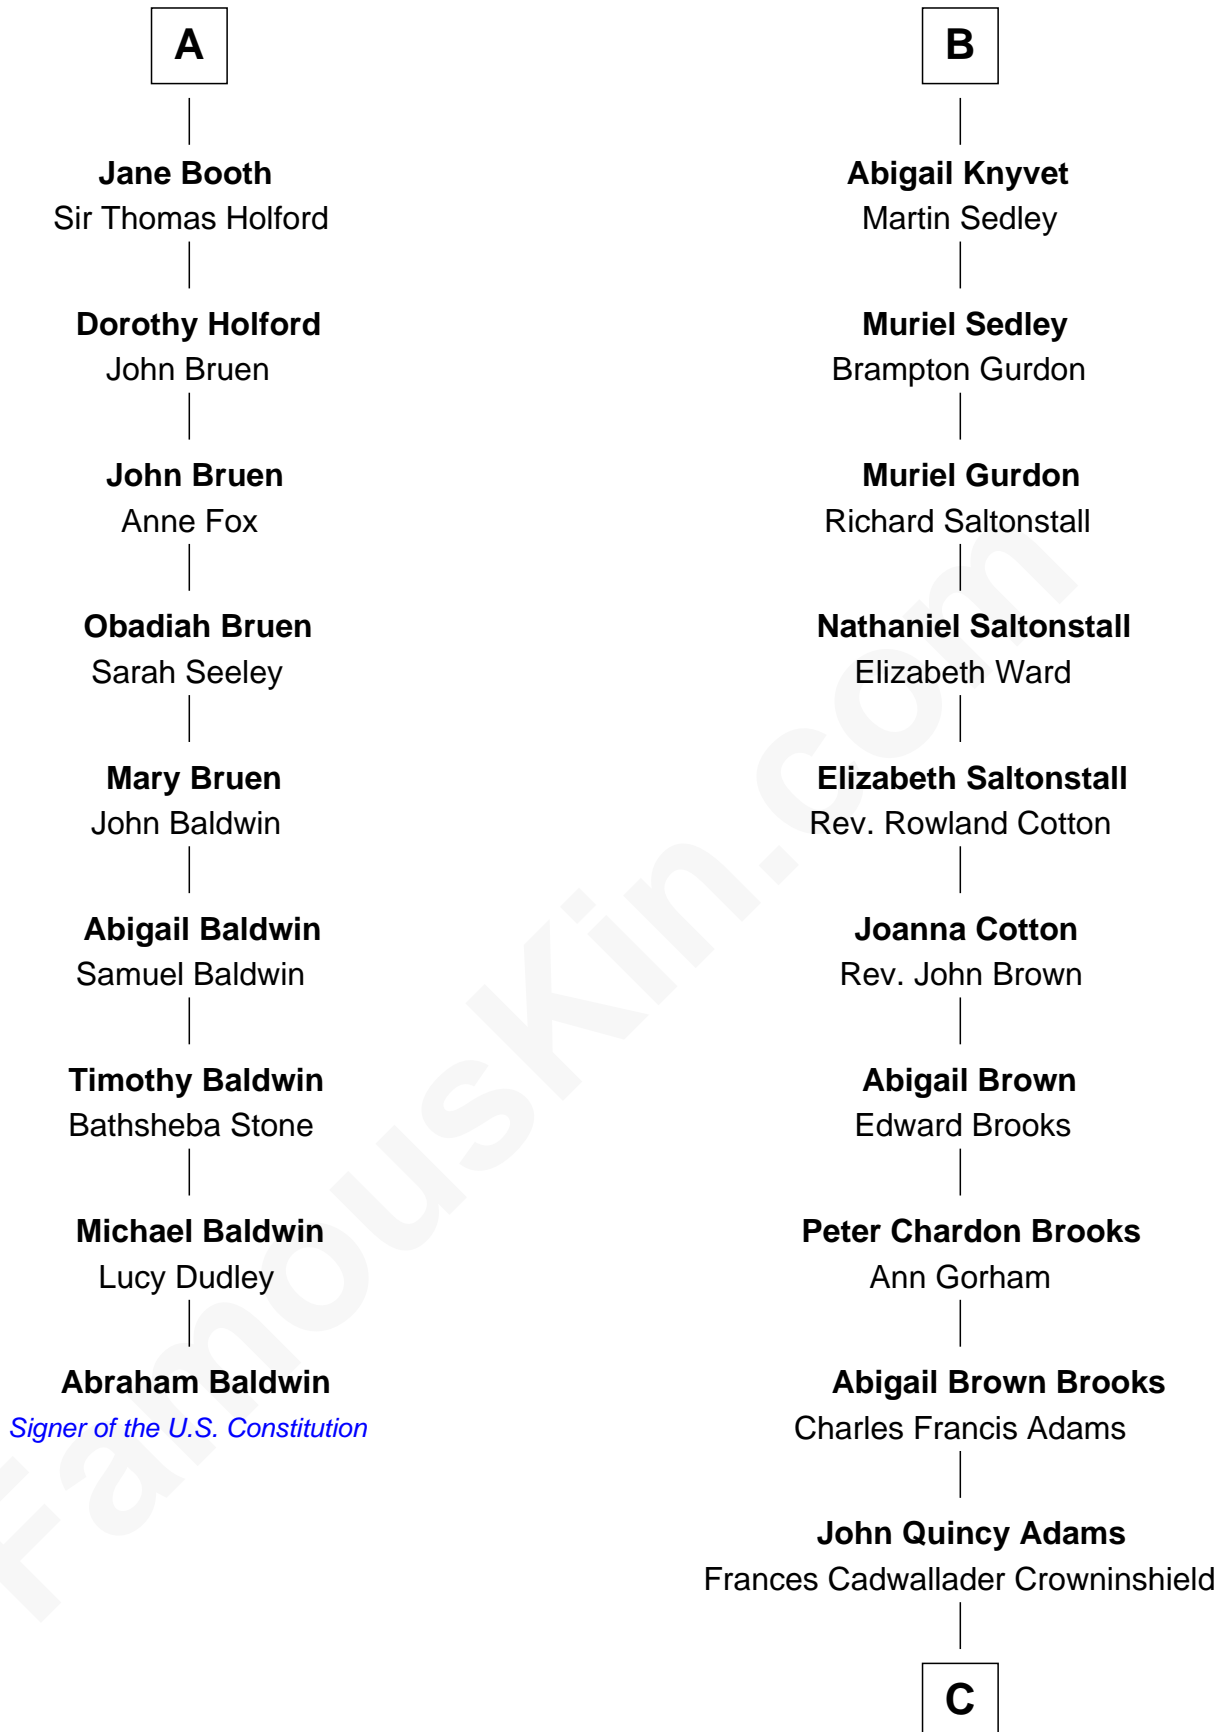

# FamousKin.com Relationship Chart of

**Abraham Baldwin**

*Signer of the U.S. Constitution*

15th cousin 4 times removed of

**John Adams Morgan**

*1952 Olympic Sailing Gold Medalist*

**Sir Robert de Holland**

Maude la Zouche

**Maude de Holland**  
Sir Thomas de Swinnerton

**Sir Robert de Swinnerton**  
Elizabeth de Beke

**Maud de Swinnerton**  
Sir John Savage

**Margaret Savage**  
Sir John Dutton

**Maude Dutton**  
Sir William Booth

**Sir George Booth**  
Katherine Montfort

**Sir William Booth**  
Ellen Montgomery

**A**

**Thomas Holand**  
Joan Plantagenet

**John de Holand**  
Elizabeth of Lancaster

**Constance de Holand**  
Sir John Grey

**Alice Grey**  
Sir William Knyvet

**Sir Edmund Knyvet**  
Eleanor Tyrrel

**Edmund Knyvet**  
Jane Bouchier

**John Knyvet**  
Agnes Harcourt

**B**

**C**

**Charles Francis Adams**

Frances Lovering