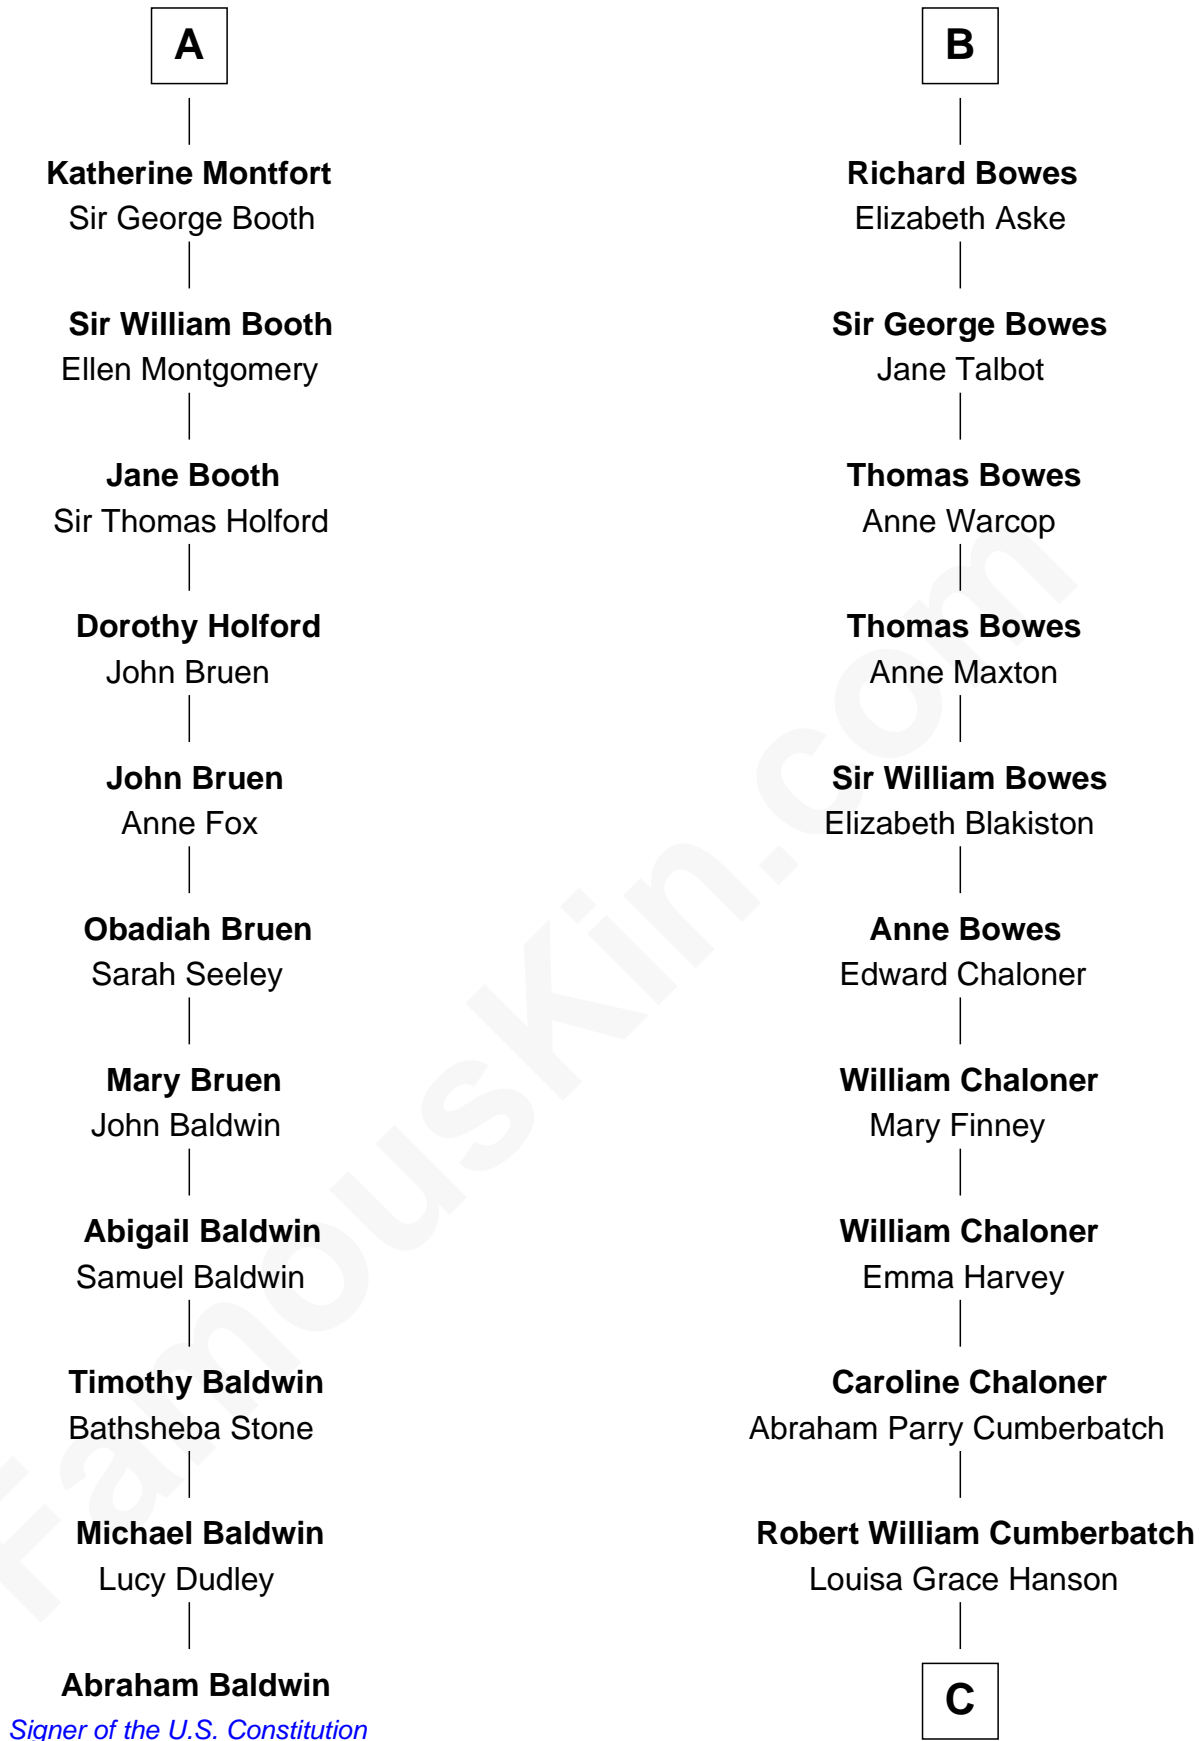

FamousKin.com

Relationship Chart of

Abraham Baldwin

Signer of the U.S. Constitution

17th cousin 3 times removed of

Benedict Cumberbatch

Movie, Television and Stage Actor

William de Odingsells

Ela FitzWalter

Benedict Cumberbatch photo by [Gage Skidmore](#) (CC BY-SA 2.0)