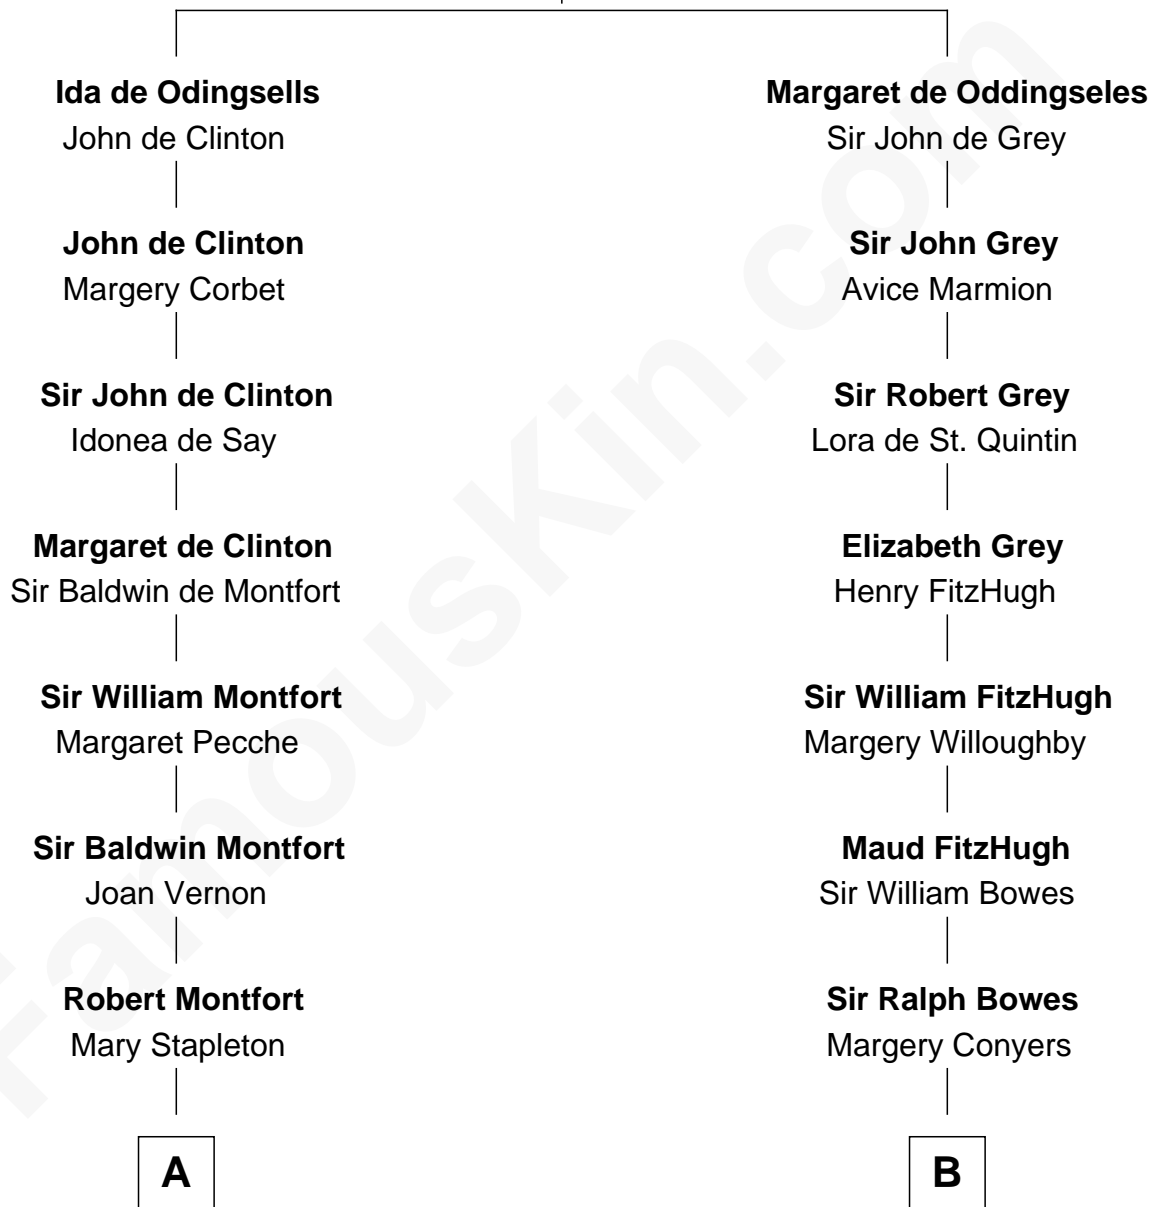

FamousKin.com

Relationship Chart of

Abraham Baldwin

Signer of the U.S. Constitution

17th cousin 3 times removed of

Benedict Cumberbatch

Movie, Television and Stage Actor

William de Odingsells

Ela FitzWalter

Benedict Cumberbatch photo by [Gage Skidmore](#) (CC BY-SA 2.0)