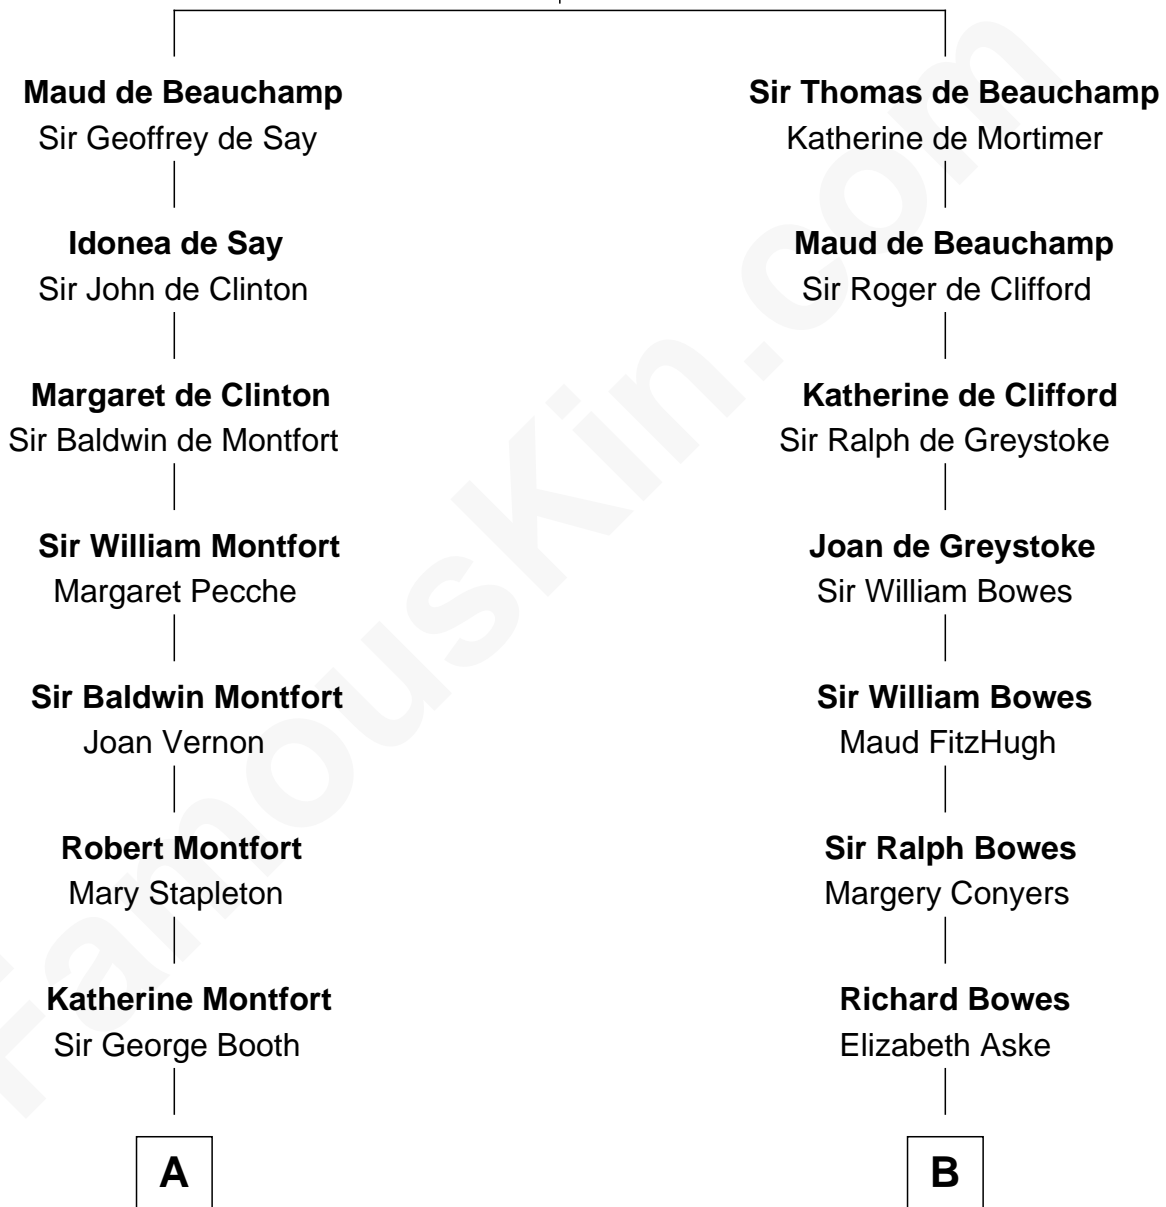

FamousKin.com Relationship Chart of

Abraham Baldwin

Signer of the U.S. Constitution

16th cousin 3 times removed of

Benedict Cumberbatch

Movie, Television and Stage Actor

Guy de Beauchamp

Alice de Toeni