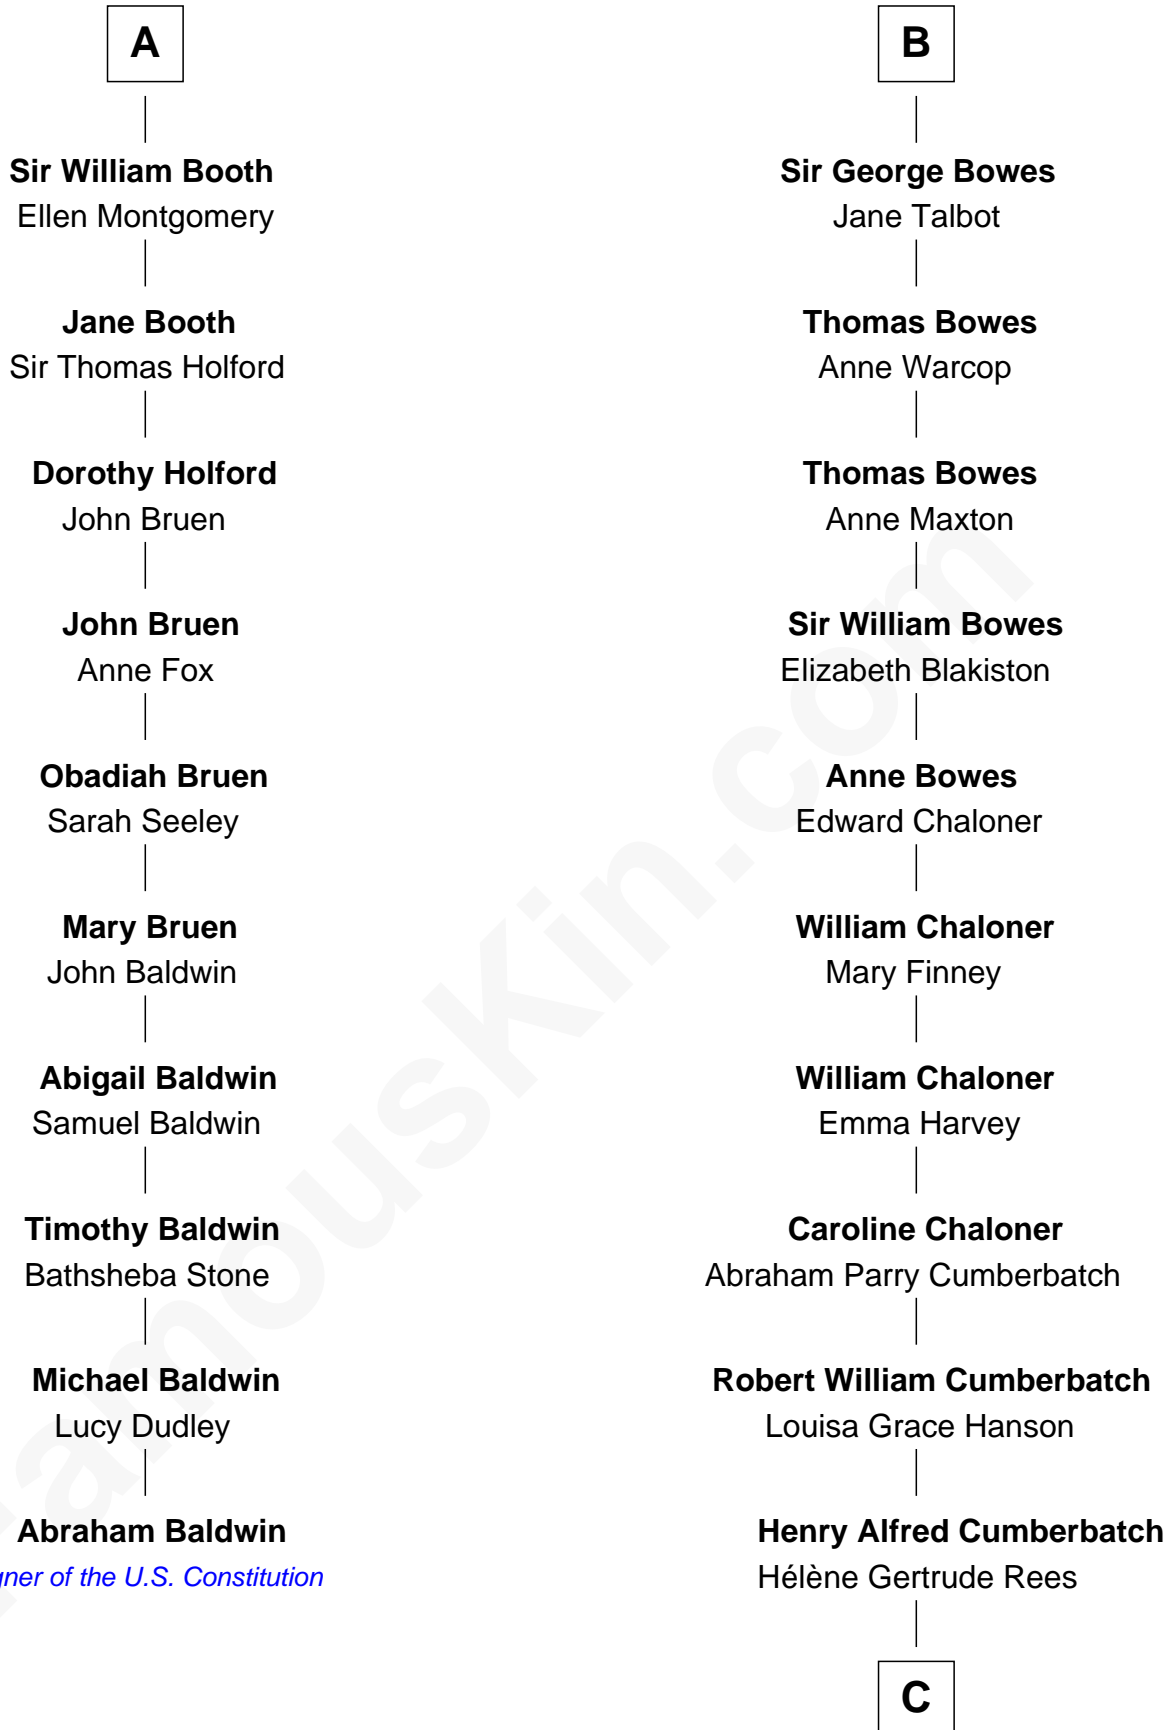

FamousKin.com Relationship Chart of

Abraham Baldwin

Signer of the U.S. Constitution

16th cousin 3 times removed of

Benedict Cumberbatch

Movie, Television and Stage Actor

Guy de Beauchamp

Alice de Toeni