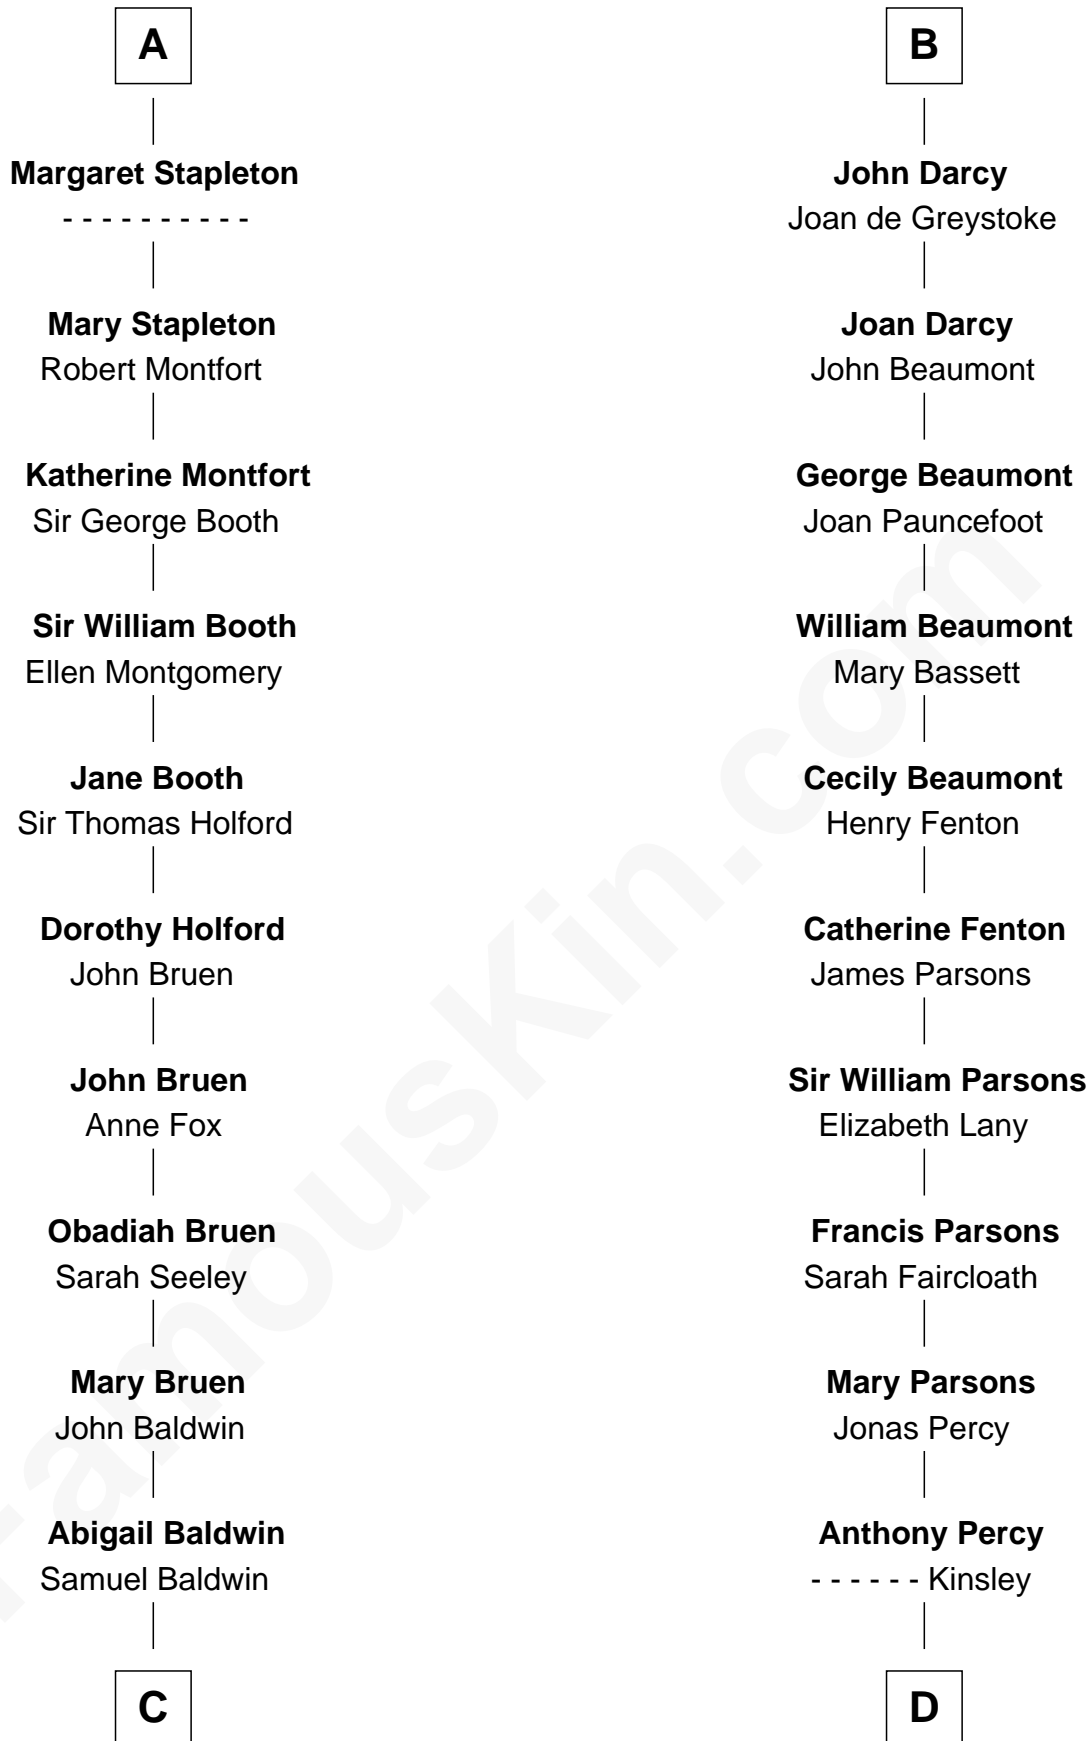

FamousKin.com Relationship Chart of

Abraham Baldwin

Signer of the U.S. Constitution

19th cousin 2 times removed of

Sir Arthur Conan Doyle

Author, "Sherlock Holmes"

John, King of England

with wife

A

Henry III, King of England

Eleanor of Provence

Edward I, King of England

Eleanor of Castile

Elizabeth Plantagenet

Humphrey de Bohun

Eleanor de Bohun

Sir James le Boteler

Pernel le Boteler

Sir Gilbert Talbot

Elizabeth Talbot

Sir Henry de Grey

Margaret de Grey

Sir John Darcy

B