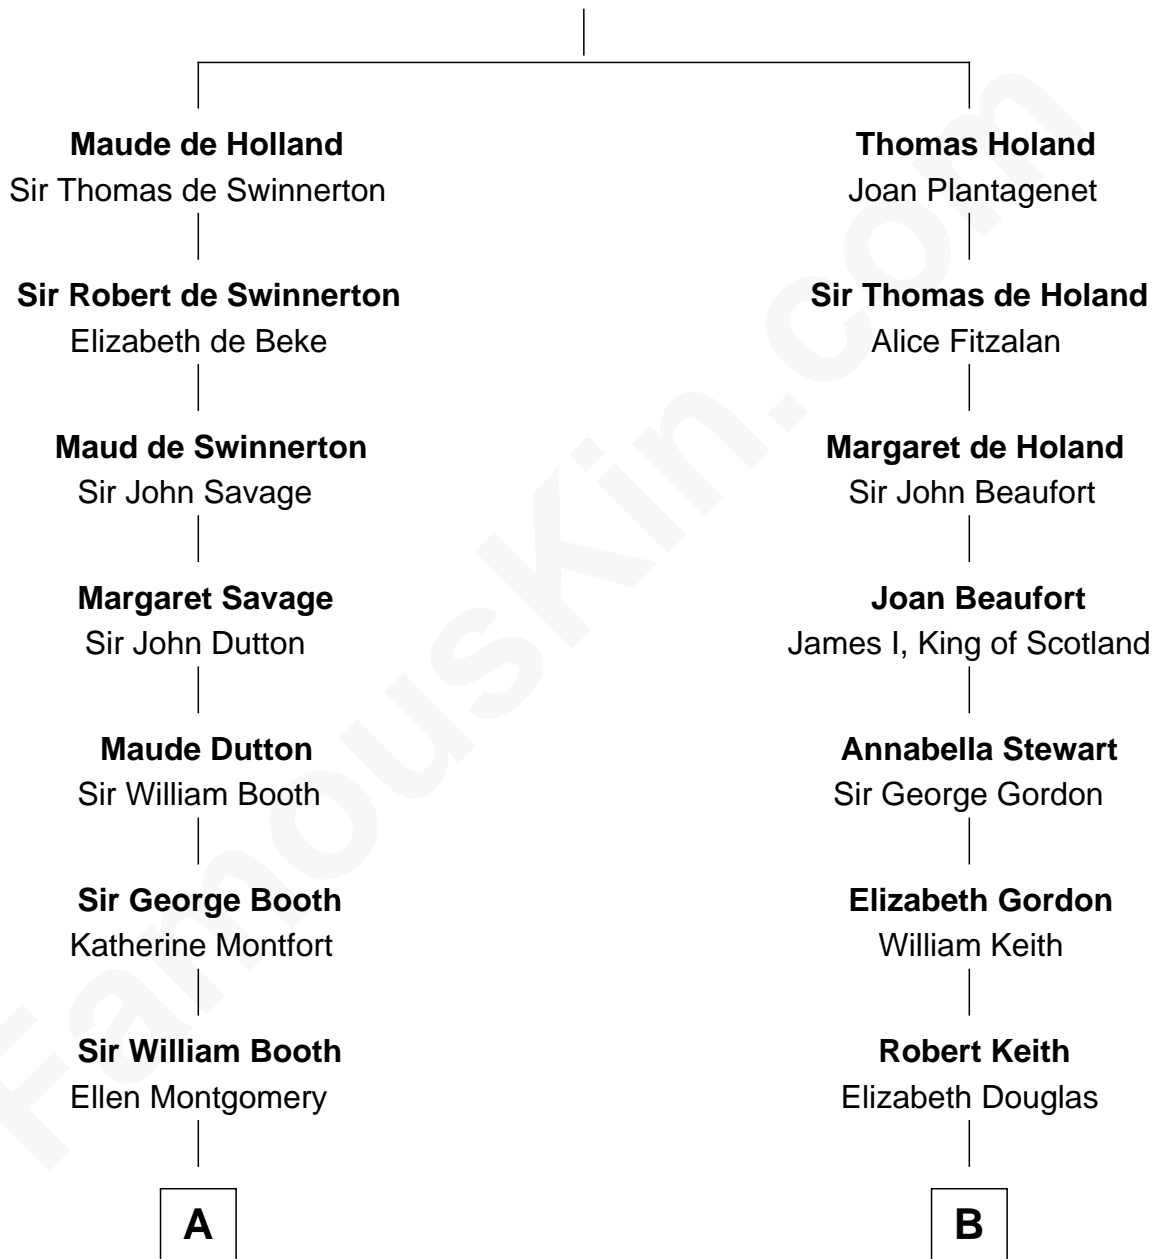

FamousKin.com Relationship Chart of

Abraham Baldwin

Signer of the U.S. Constitution

15th cousin 4 times removed of

Alan Turing

WWII Codebreaker of Nazi Enigma Machine

Sir Robert de Holland

Maude la Zouche

C

Rev. John Robert Turing
Fanny Montague Boyd

Julius Matheson Turing
Ethel Sara Stoney

Alan Turing

WWII Codebreaker of Nazi Enigma Machine

FamousKin.com