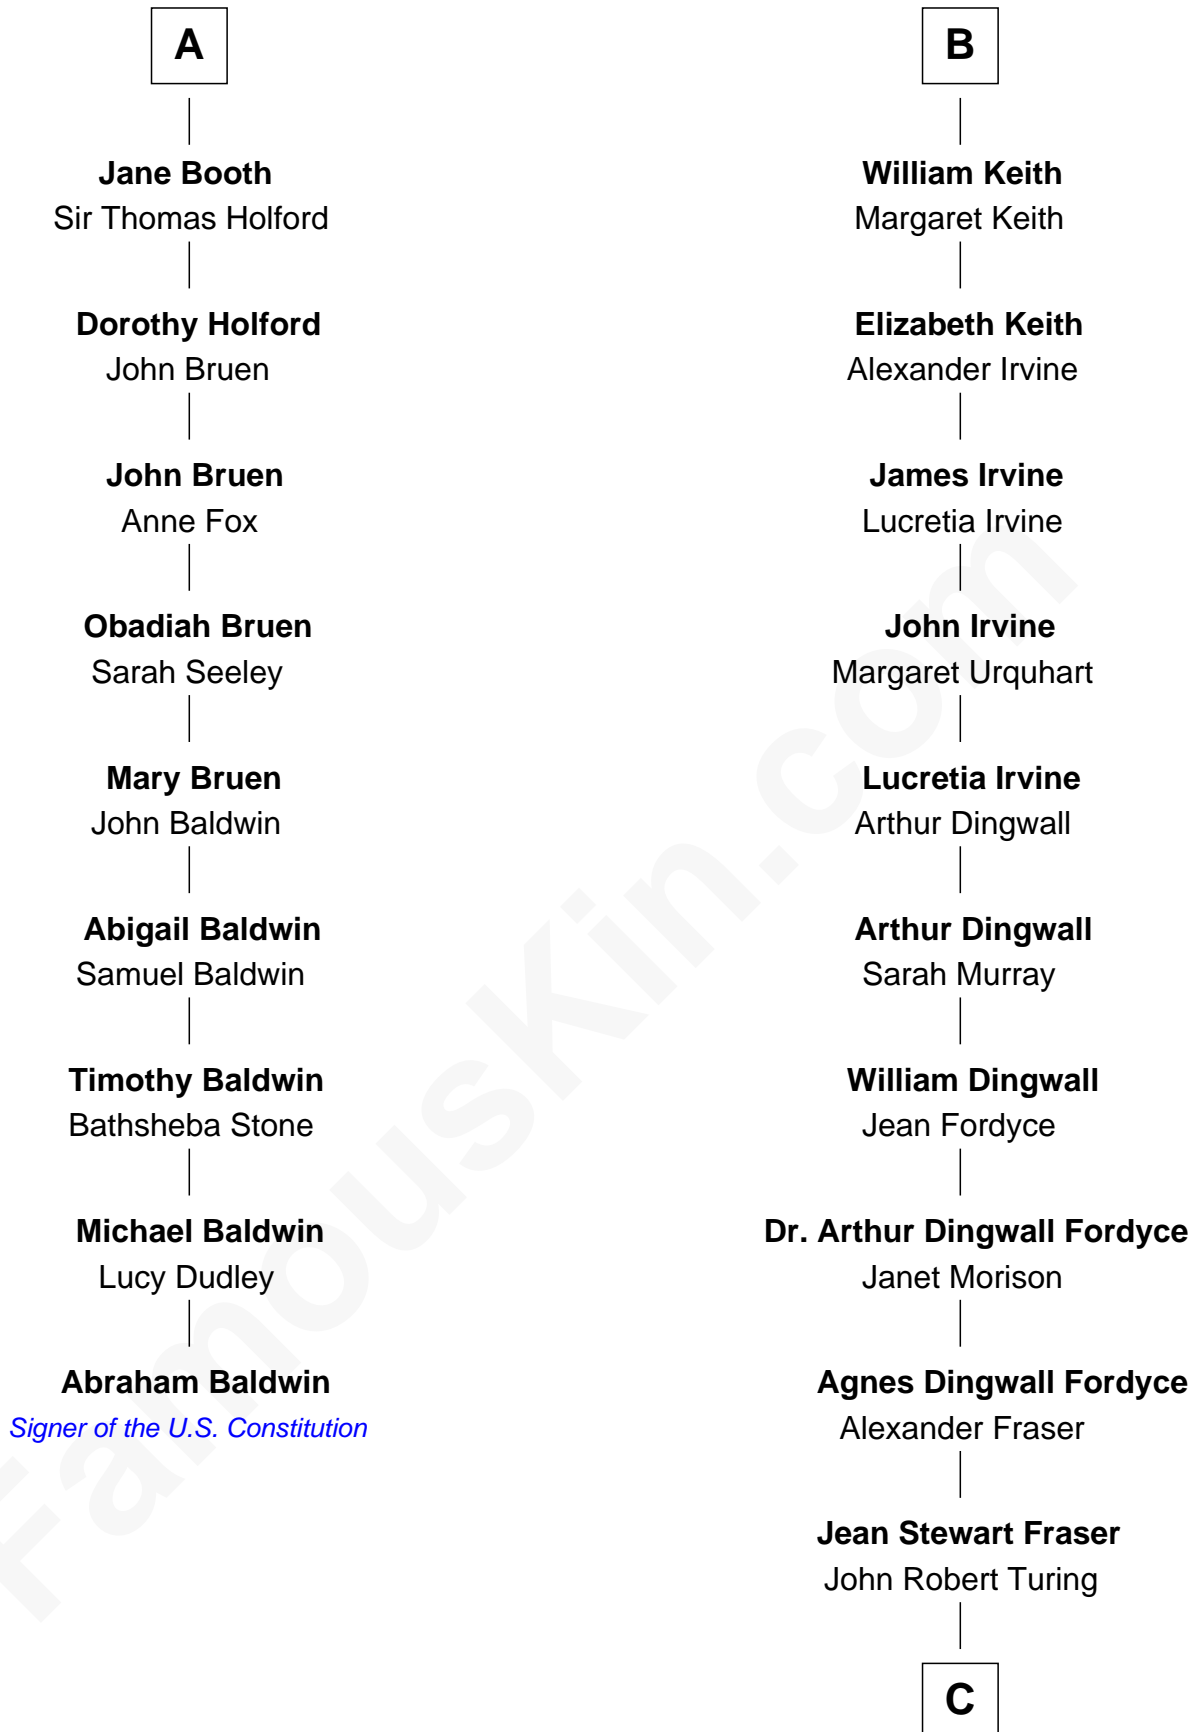

FamousKin.com Relationship Chart of

Abraham Baldwin

Signer of the U.S. Constitution

15th cousin 4 times removed of

Alan Turing

WWII Codebreaker of Nazi Enigma Machine

Sir Robert de Holland

Maude la Zouche