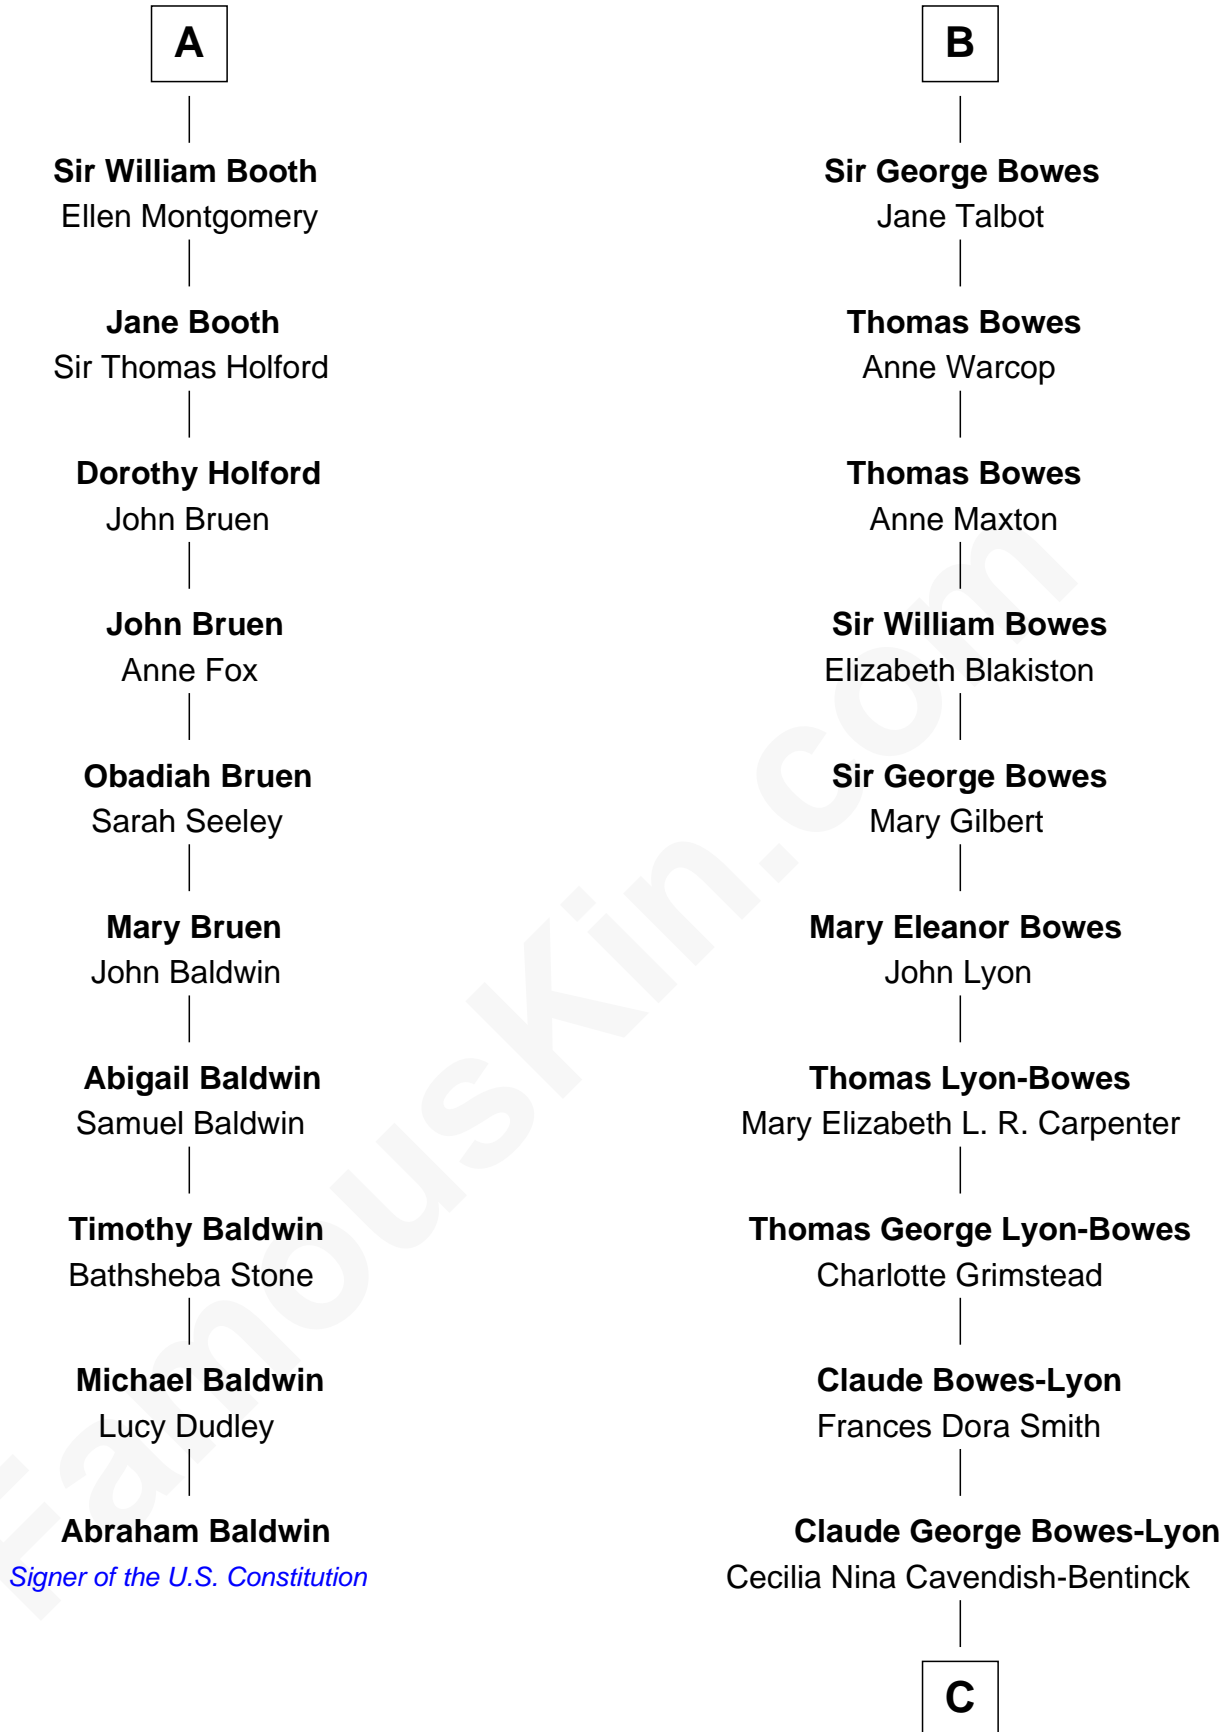

# FamousKin.com Relationship Chart of

**Abraham Baldwin**

*Signer of the U.S. Constitution*

16th cousin 2 times removed of

**Queen Elizabeth II**

*Queen of the United Kingdom*

**Guy de Beauchamp**

Alice de Toeni

Katherine de Mortimer

**Maud de Beauchamp**

Sir Roger de Clifford

**Katherine de Clifford**

Sir Ralph de Greystoke

**Joan de Greystoke**

Sir William Bowes

**Sir William Bowes**

Maud FitzHugh

**Sir Ralph Bowes**

Margery Conyers

**Richard Bowes**

Elizabeth Aske

**B**

C

**Elizabeth Bowes-Lyon**  
George VI, King of the United Kingdom

**Queen Elizabeth II**  
*Queen of the United Kingdom*

FamousKin.com