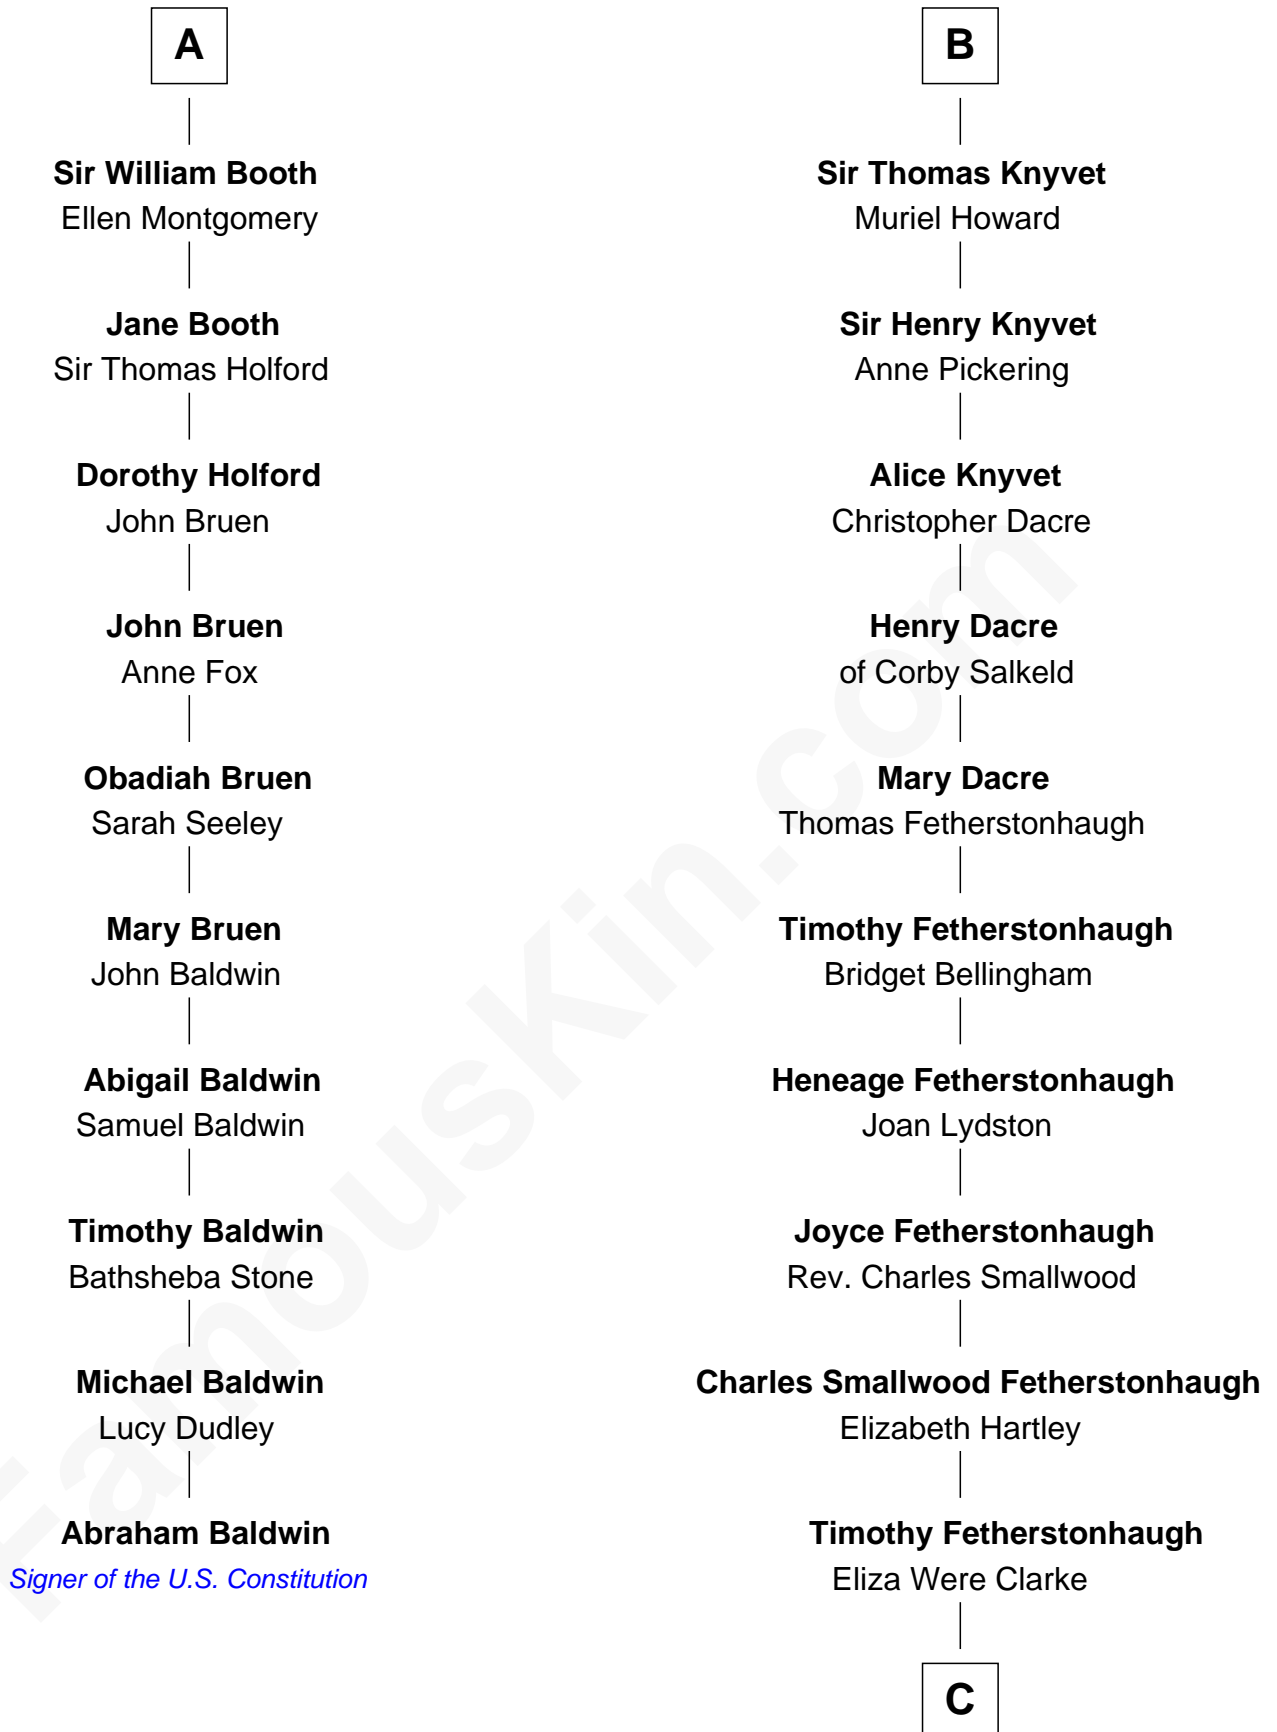

FamousKin.com Relationship Chart of

Abraham Baldwin

Signer of the U.S. Constitution

16th cousin 5 times removed of

Tilda Swinton

Movie Actress

Ida de Odingsells

with husband

Mary Stapleton

Alice Grey

Sir William Knyvet

Katherine Montfort

Sir George Booth

Sir Edmund Knyvet

Eleanor Tyrrel

A

B

C

Albany Fetherstonhaugh

Evelyn Gertrude Astell

Gertrude Clare Fetherstonhaugh

Cecil George Herbert Alers-Hankey

Mariora Beatrice Evelyn Rochfort Alers-Hankey

Alan Henry Campbell Swinton