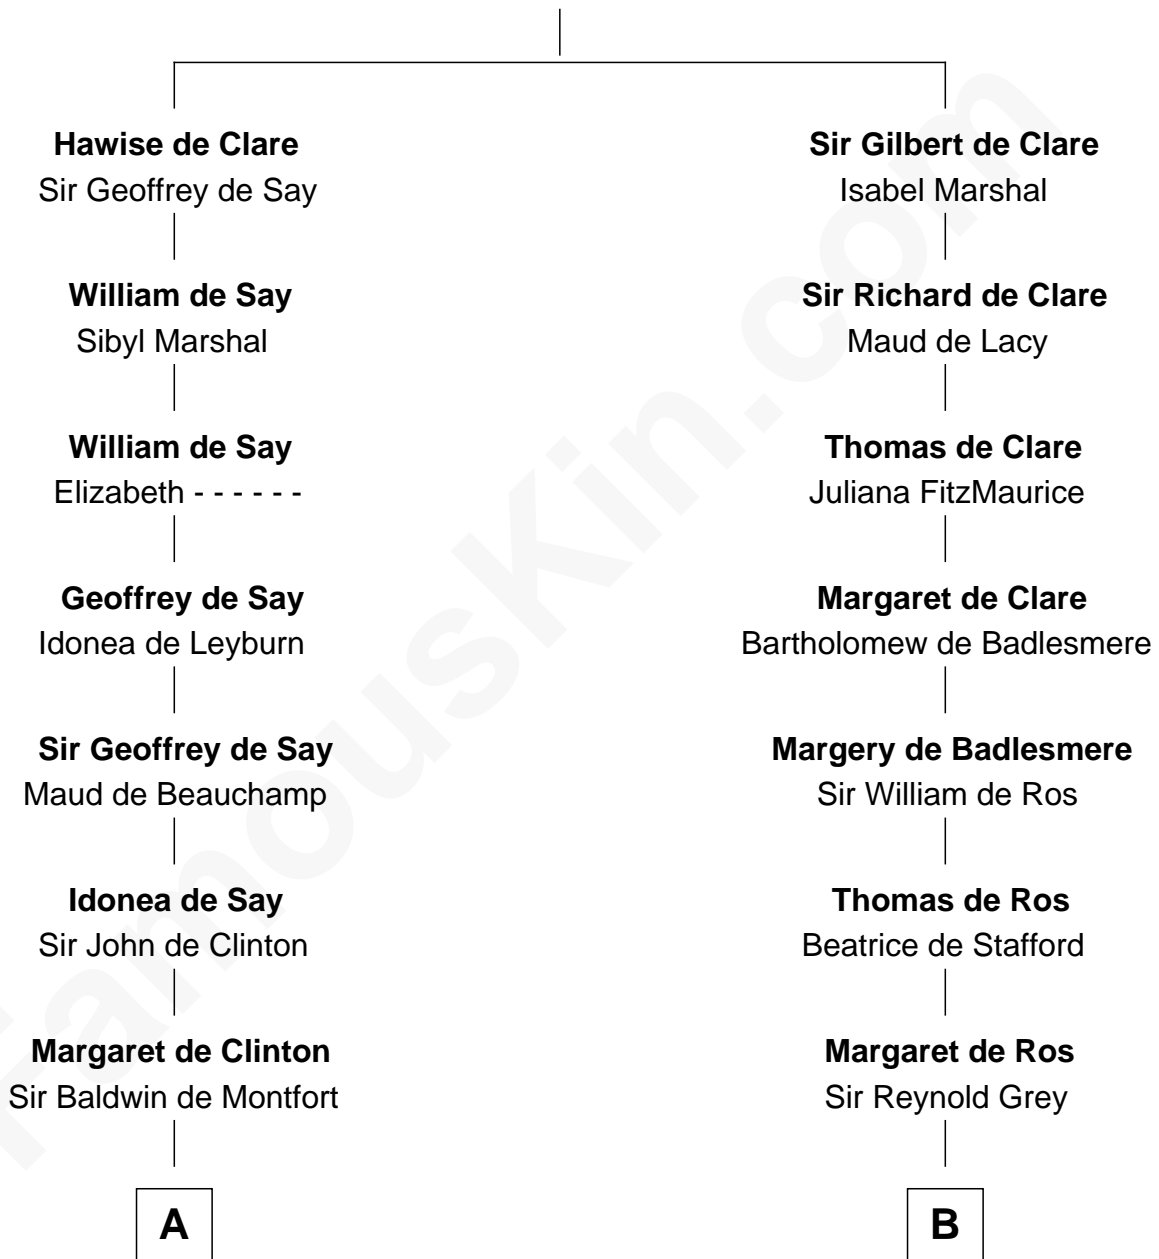

# FamousKin.com Relationship Chart of

**Abraham Baldwin**

*Signer of the U.S. Constitution*

20th cousin of

**Jane (Appleton) Pierce**

*First Lady of President Franklin Pierce*

**Richard de Clare**  
Amice of Gloucester

**C**

**Abigail Baldwin**

Samuel Baldwin

**Timothy Baldwin**

Bathsheba Stone

**Michael Baldwin**

Lucy Dudley

**Abraham Baldwin**

*Signer of the U.S. Constitution*

**D**

**John Hubbard**

Mary Brown

**Elizabeth Hubbard**

Francis Appleton

**Rev. Jesse Appleton**

Elizabeth Means