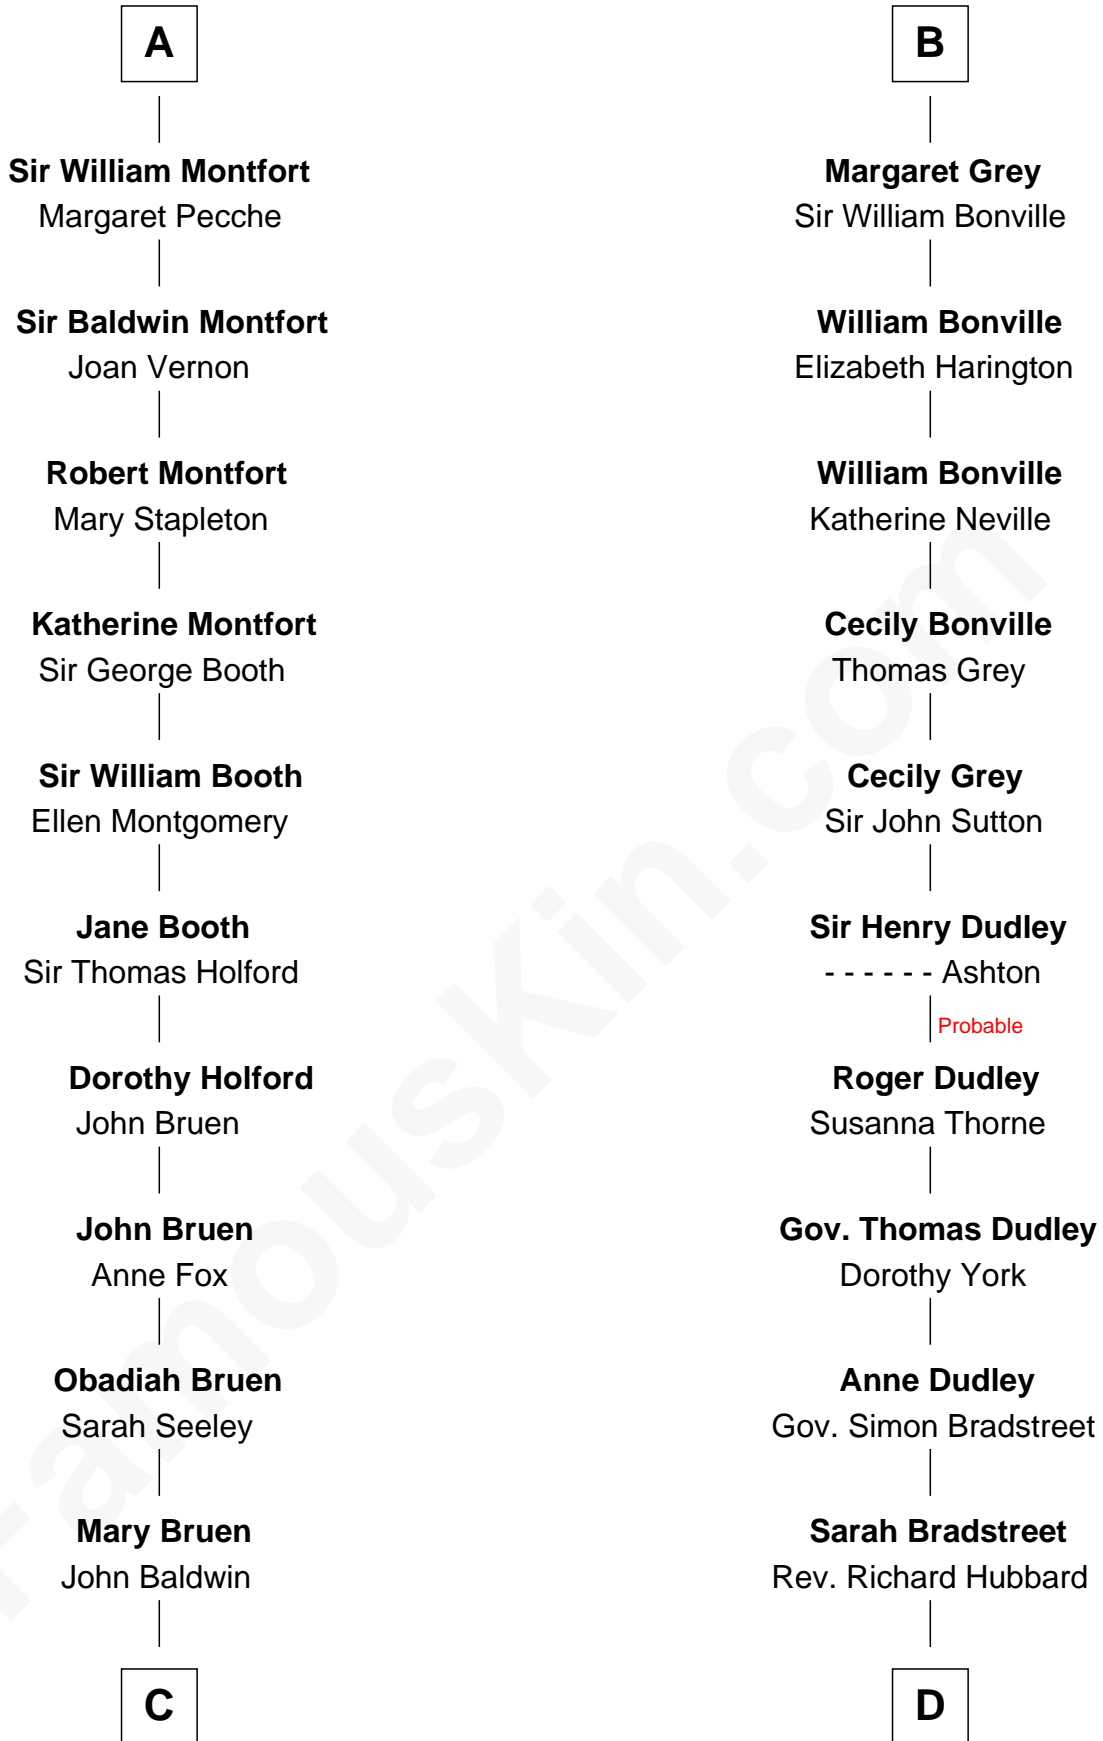

# FamousKin.com Relationship Chart of

**Abraham Baldwin**

*Signer of the U.S. Constitution*

20th cousin of

**Jane (Appleton) Pierce**

*First Lady of President Franklin Pierce*

**Richard de Clare**  
Amice of Gloucester

**C**

**Abigail Baldwin**

Samuel Baldwin

**Timothy Baldwin**

Bathsheba Stone

**Michael Baldwin**

Lucy Dudley

**Abraham Baldwin**