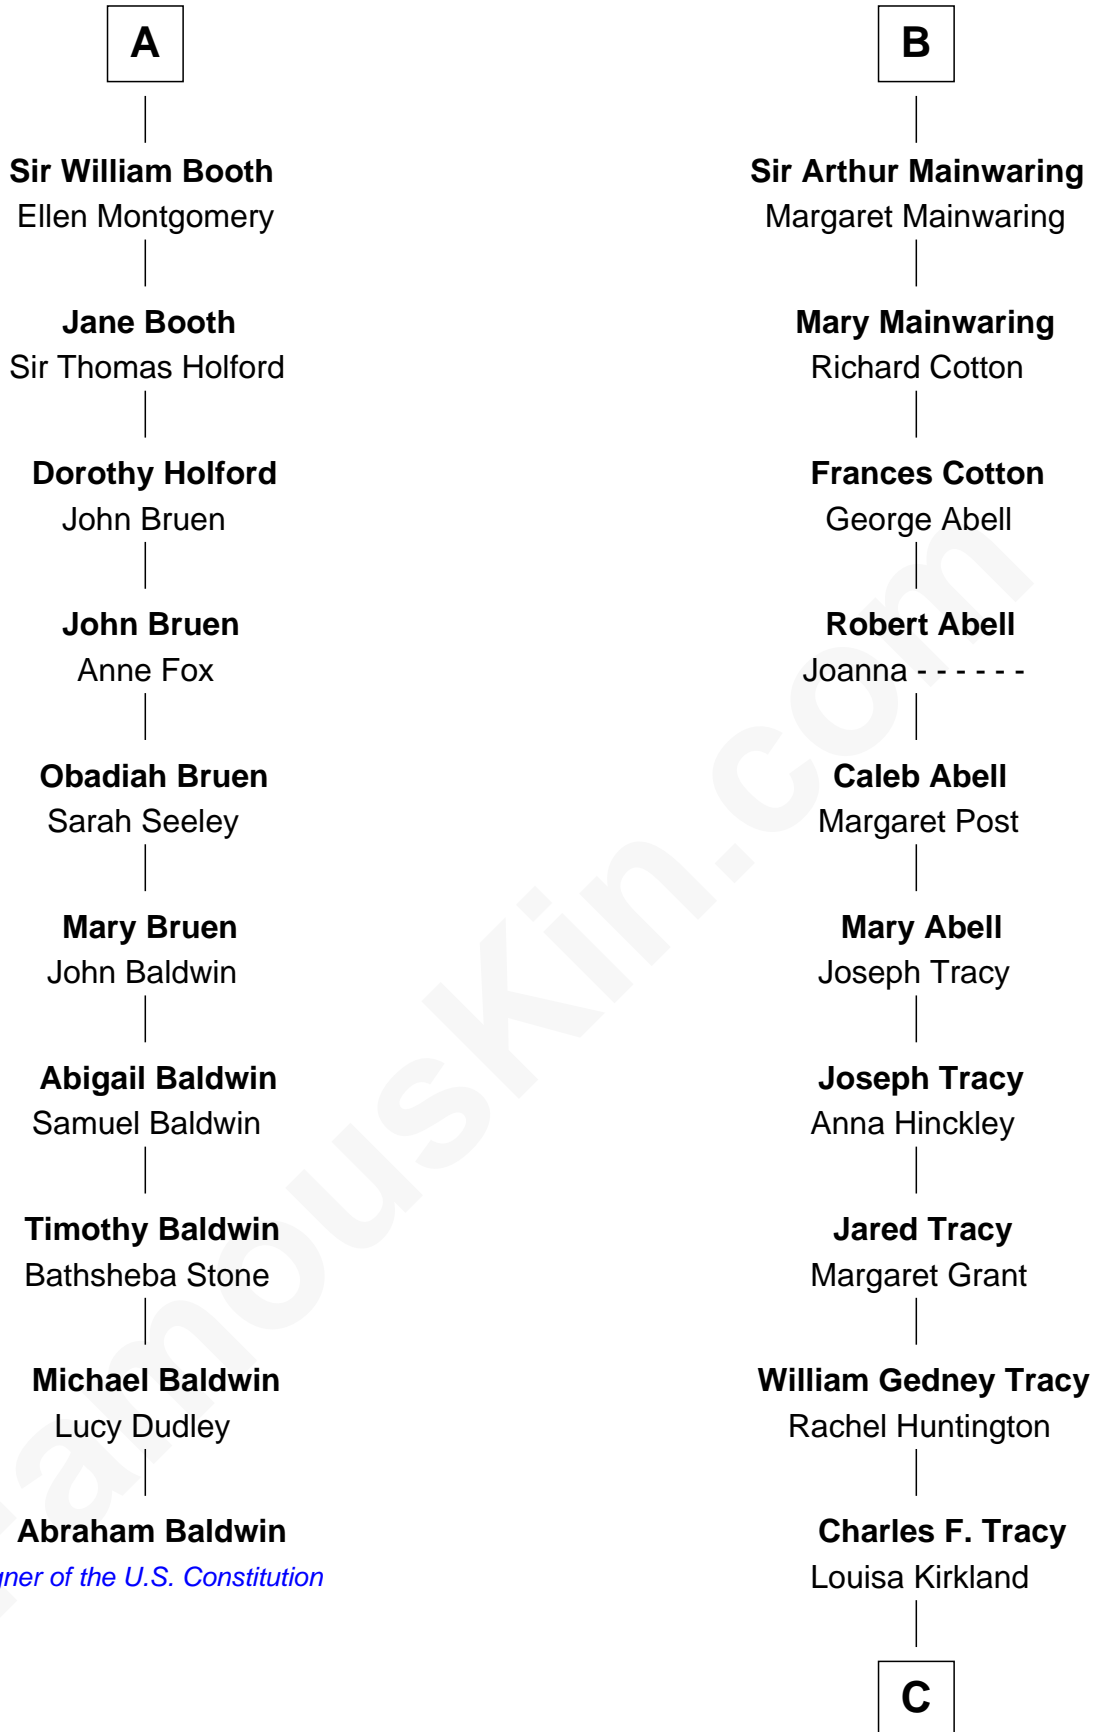

# FamousKin.com Relationship Chart of

**Abraham Baldwin**

*Signer of the U.S. Constitution*

16th cousin 2 times removed of

**J.P. Morgan, Jr.**

*American Banker and Philanthropist*

**Guy de Beauchamp**

Alice de Toeni