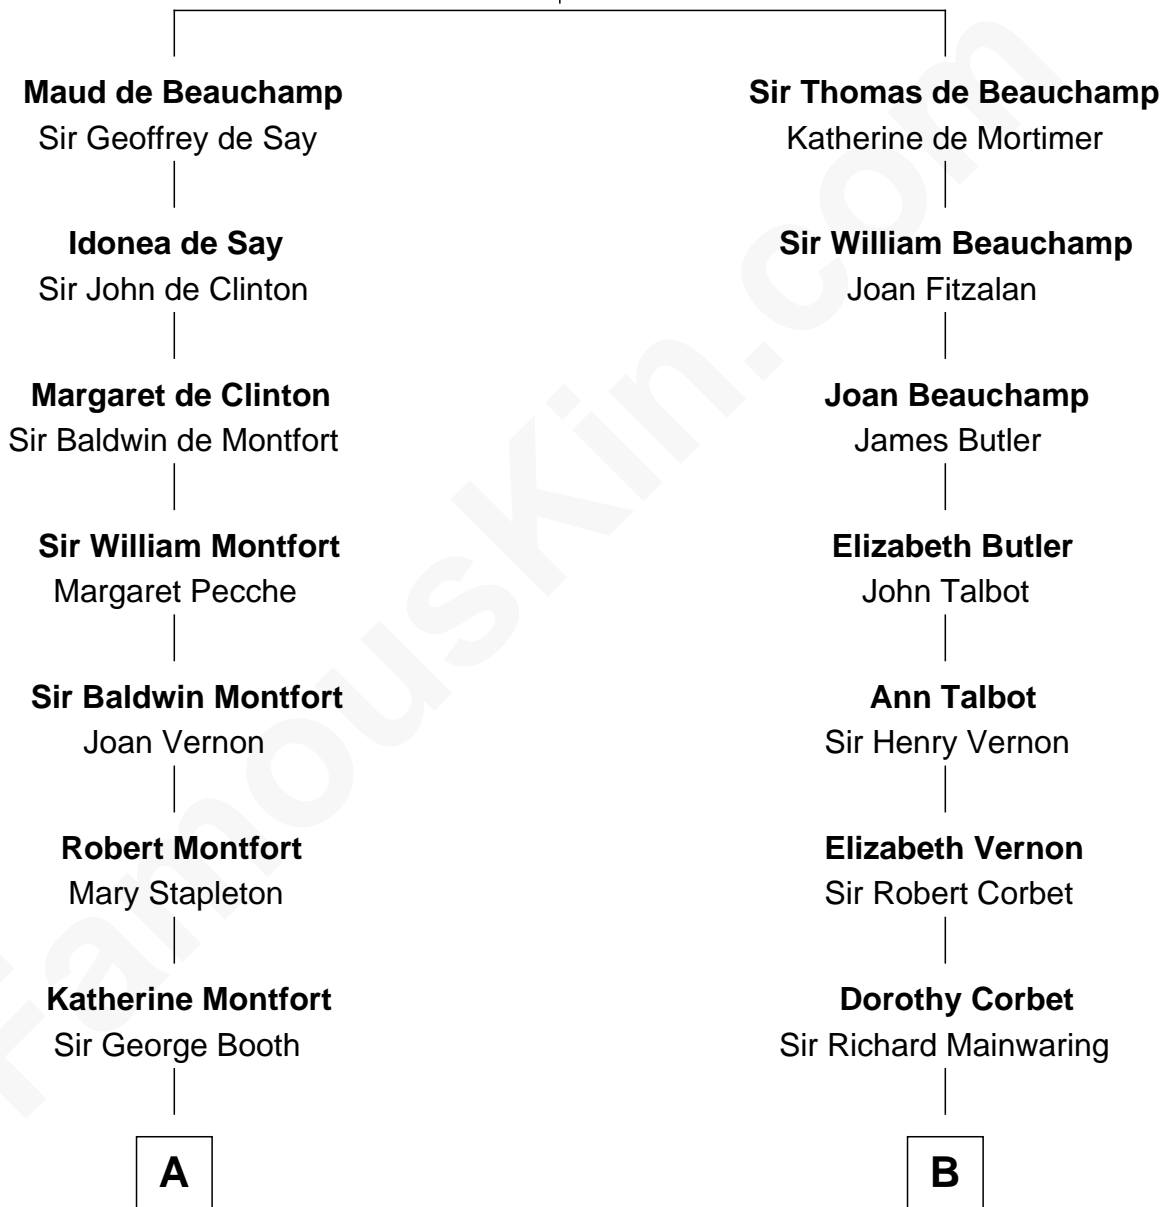

# FamousKin.com Relationship Chart of

**Abraham Baldwin**

*Signer of the U.S. Constitution*

16th cousin 2 times removed of

**J.P. Morgan, Jr.**

*American Banker and Philanthropist*

**Guy de Beauchamp**

Alice de Toeni