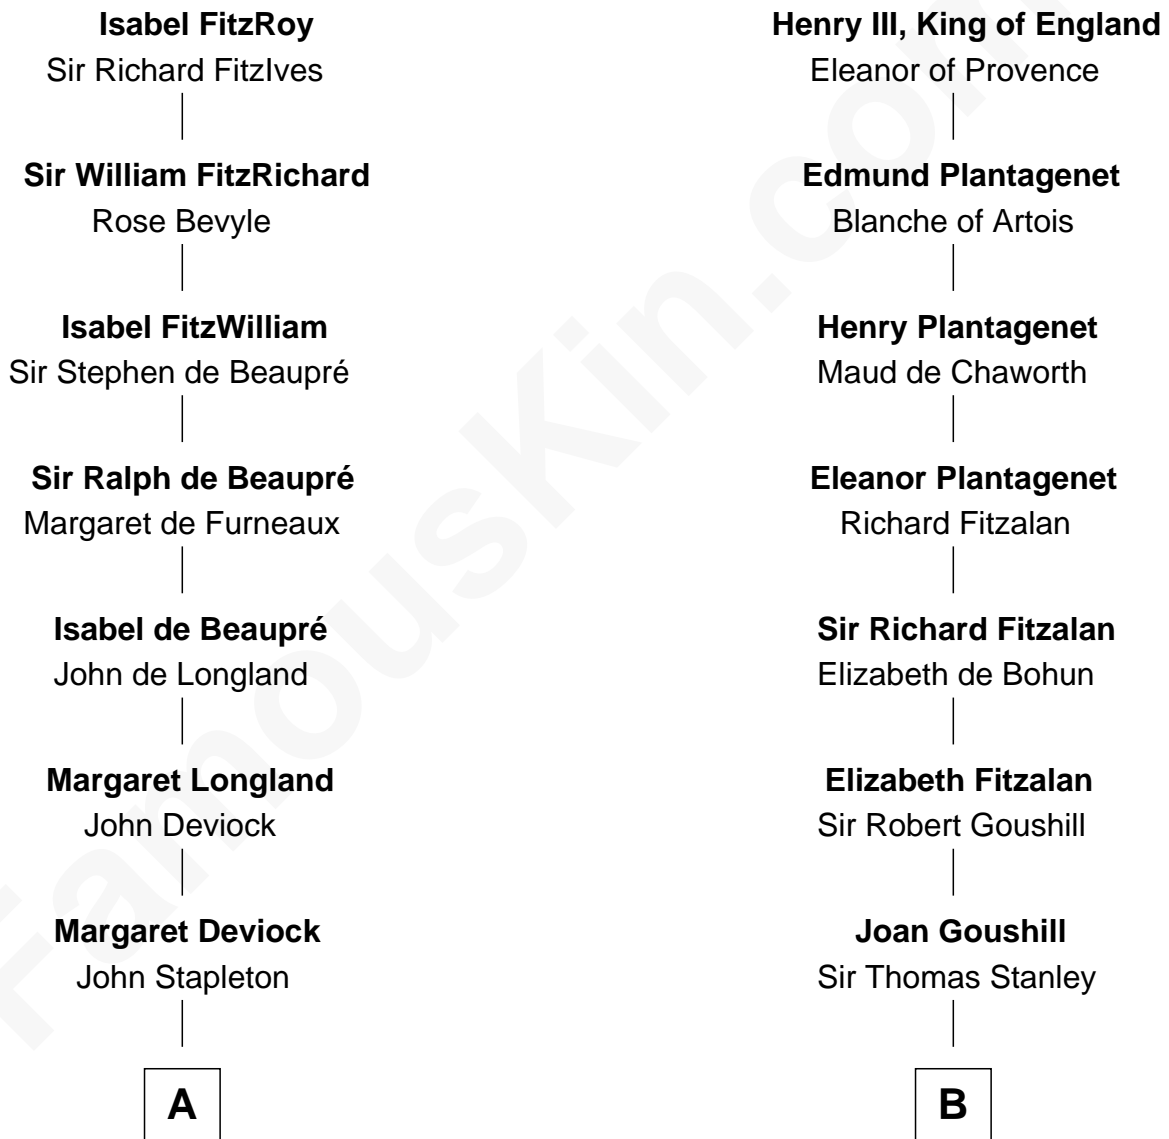

# FamousKin.com Relationship Chart of

**Abraham Baldwin**

*Signer of the U.S. Constitution*

19th cousin of

**Fitzhugh Lee**

*40th Governor of Virginia*

**John, King of England**

*with wife*

*with wife*

*Isabelle of Angoulême*

**C**

**Timothy Baldwin**  
Bathsheba Stone

**Michael Baldwin**  
Lucy Dudley

**Abraham Baldwin**  
*Signer of the U.S. Constitution*

**D**

**Maj. Gen. Henry Lee**  
Anne Hill Carter

**Sydney Smith Lee**  
Anna Maria Mason

**Fitzhugh Lee**  
*40th Governor of Virginia*

FamousKin.com