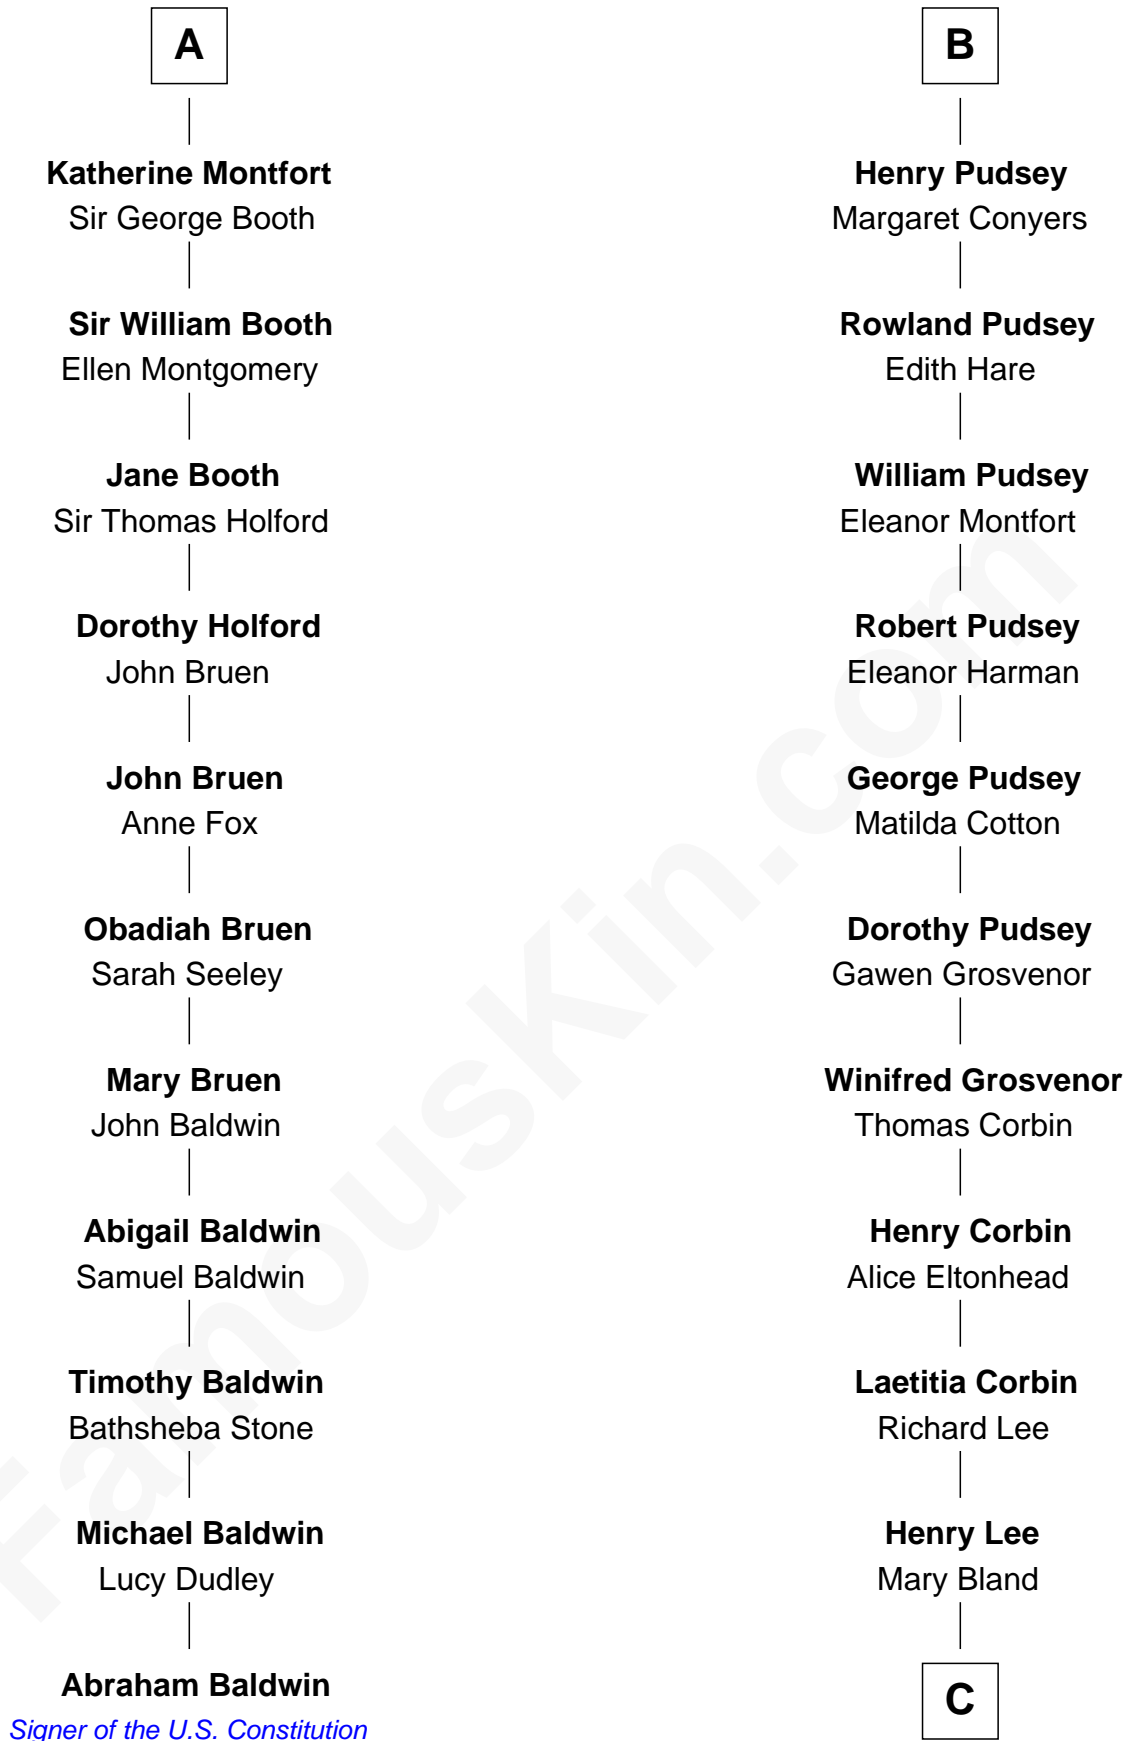

## Relationship Chart of

### Abraham Baldwin

*Signer of the U.S. Constitution*

17th cousin 3 times removed of

### Fitzhugh Lee

*40th Governor of Virginia*

**William de Odingsells**

Ela FitzWalter

**C**

Col. Henry Lee

Lucy Grymes

Maj. Gen. Henry Lee