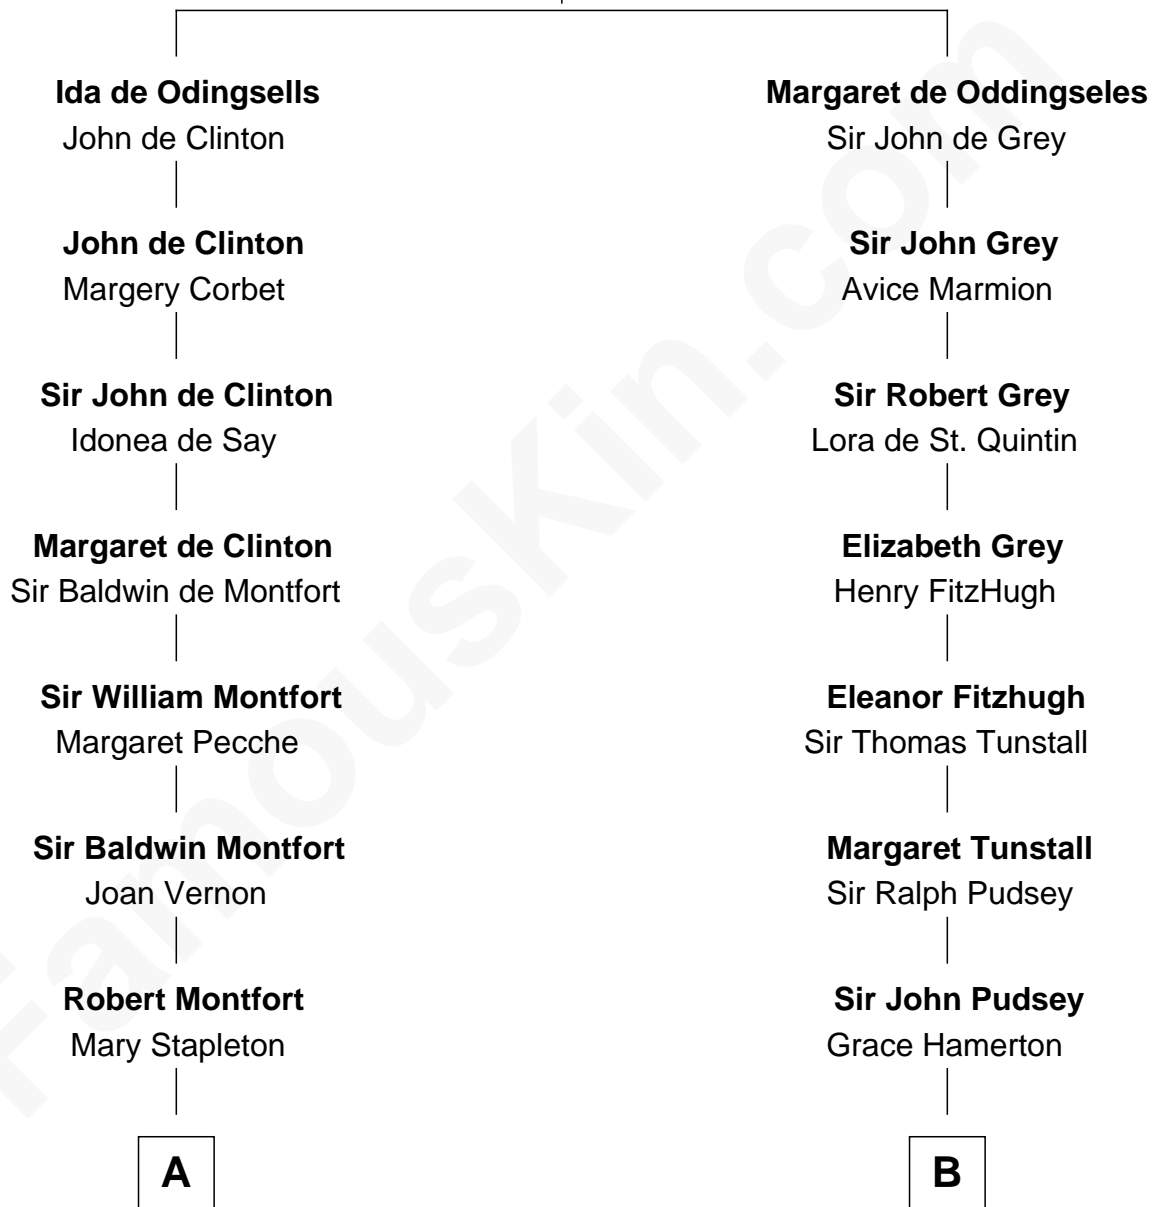

## Relationship Chart of

### Abraham Baldwin

*Signer of the U.S. Constitution*

17th cousin 3 times removed of

### Fitzhugh Lee

*40th Governor of Virginia*

**William de Odingsells**

Ela FitzWalter

**C**

Col. Henry Lee

Lucy Grymes

Maj. Gen. Henry Lee