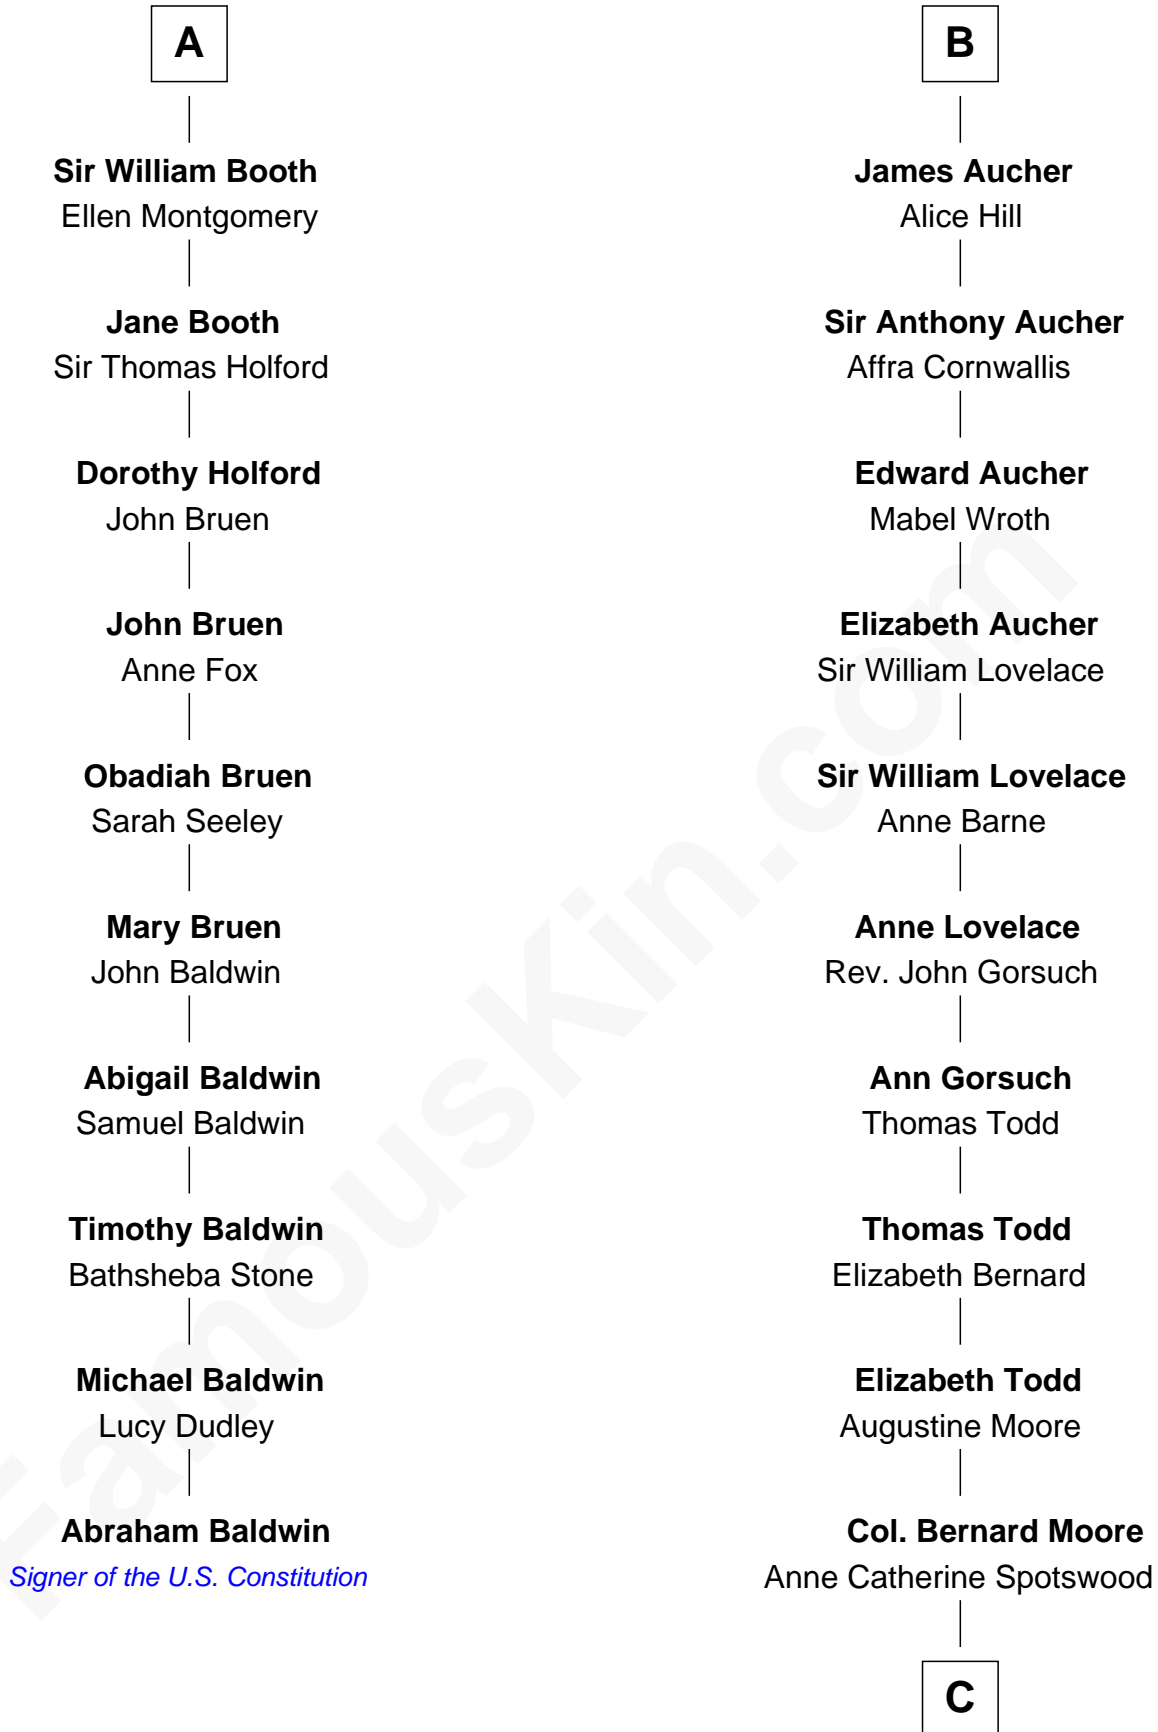

FamousKin.com

Relationship Chart of

Abraham Baldwin

Signer of the U.S. Constitution

16th cousin 4 times removed of

Fitzhugh Lee

40th Governor of Virginia

Geoffrey de Say
Idonea de Leyburn

Sir Geoffrey de Say
Maud de Beauchamp

Idonea de Say
Sir John de Clinton

Margaret de Clinton
Sir Baldwin de Montfort

Sir William Montfort
Margaret Pecche

Sir Baldwin Montfort
Joan Vernon

Robert Montfort
Mary Stapleton

Katherine Montfort
Sir George Booth

A

Juliane de Say
Sir Roger de Northwode

John de Northwode
Joan Hert

Juliana de Northwode
John Digge

Elizabeth Digge
Henry Aucher

Henry Aucher
Joan St. Leger

Henry Aucher
Isabella Boleyn

John Aucher
Margaret Church

B

C

Anne Butler Moore

Charles Carter

Anne Hill Carter

Maj. Gen. Henry Lee

Sydney Smith Lee