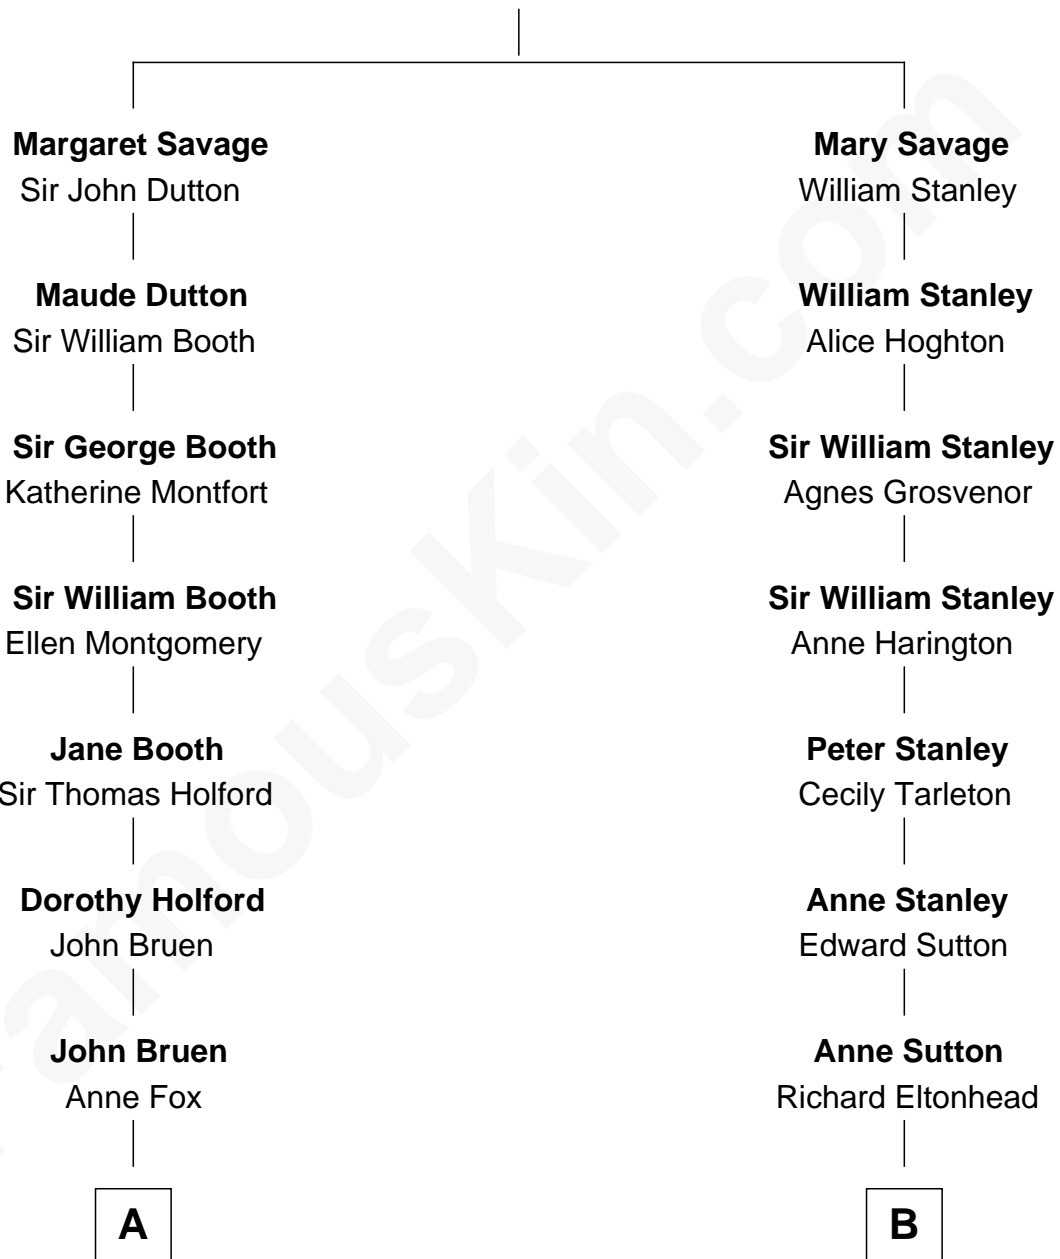

FamousKin.com Relationship Chart of

Abraham Baldwin

Signer of the U.S. Constitution

12th cousin of

Edward Lloyd V

13th Governor of Maryland

Sir John Savage
Maud de Swinnerton

A

Obadiah Bruen

Sarah Seeley

Mary Bruen

John Baldwin

Abigail Baldwin

Samuel Baldwin

Timothy Baldwin

Bathsheba Stone

Michael Baldwin

Lucy Dudley

Abraham Baldwin

Signer of the U.S. Constitution

B

Alice Eltonhead

Henry Corbin

Ann Corbin